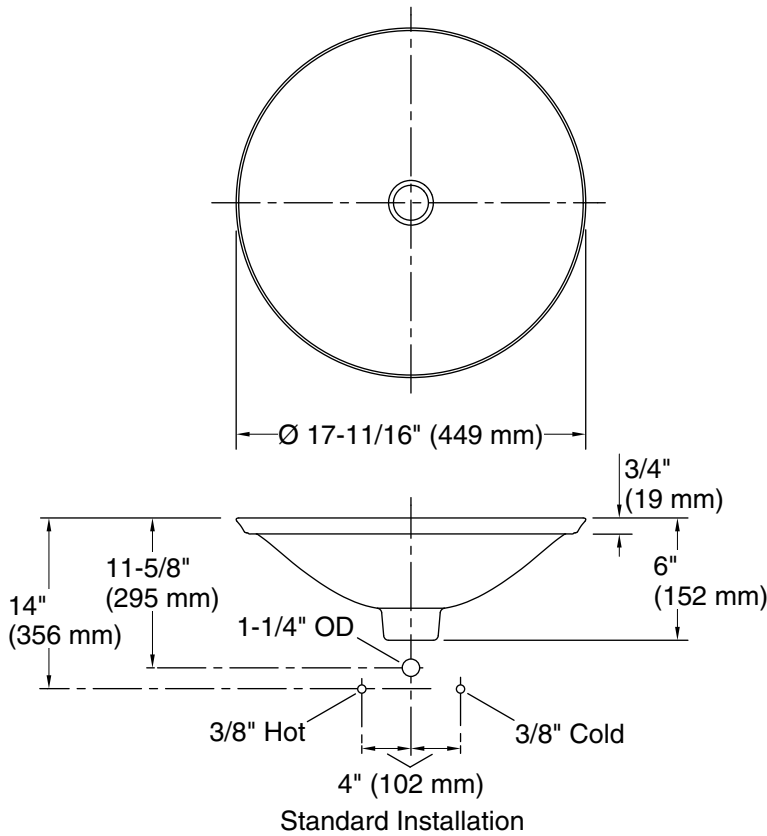

### Technical Information

All product dimensions are nominal.

Bowl configuration: Single

Installation: Drop-in, Vessel

Bowl area (Only): Bowl depth: 4" (102 mm)

Water depth: 4" (102 mm)

Template: 1242827, required, included