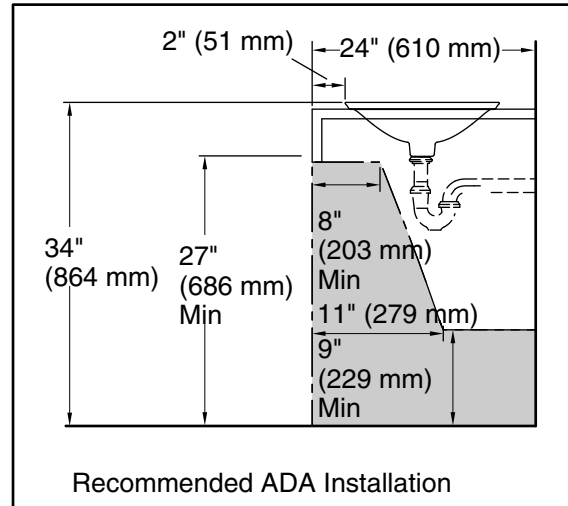

### Technical Information

All product dimensions are nominal.

Bowl configuration: Single

Installation: Drop-in, Vessel

Bowl area (Only): Bowl depth: 4" (102 mm)

Water depth: 4" (102 mm)

Template: 1242827, required, included