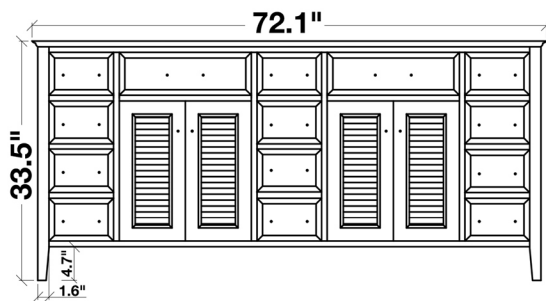

ARIEL

KENSINGTON 72" DOUBLE SINK VANITY SET

MODEL: D073D

Cabinet Size 72"W x 21.5"D x 33.5"H

Features

- Solid Wood Construction
- Four Soft-Closing Doors
- Twelve Full-Extension, Dove-Tail Construction, Soft-Closing Drawers and Two Decorative Faux Drawers
- Satin Nickel Finish Hardware

COLLECTION:

ARIEL KENSINGTON

FRONT

BACK VIEW

SIDE VIEW