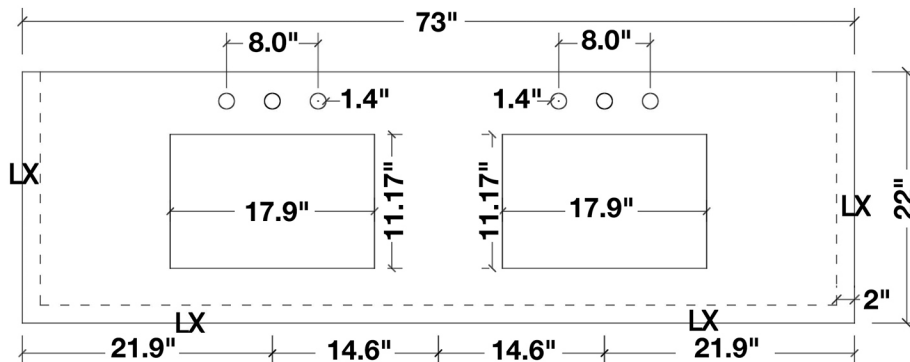

ARIEL

KENSINGTON 72" DOUBLE SINK VANITY SET

MODEL: D073D

Cabinet Size 72"W x 21.5"D x 33.5"H

Features

- Solid Wood Construction
- Four Soft-Closing Doors
- Twelve Full-Extension, Dove-Tail Construction, Soft-Closing Drawers and Two Decorative Faux Drawers
- Satin Nickel Finish Hardware

Dimensions

73"W x 22"D x 1.5"H

Features

- Carrara White Marble Countertop w/ 1.5" Edge and Matching Backsplash
- Countertop Pre-Drilled for 8" Widespread Faucets
- Two Ceramic, Rectangular, UPC Certified Under-Mount Sink
- Matching Backsplash Included

All stone tops are finished by hand, pre-drilled for 8" widespread faucets, and double-sealed for scratch resistance and long term durability.

BACKSPLASH

TOP VIEW

1.5" EDGE SIDE VIEW