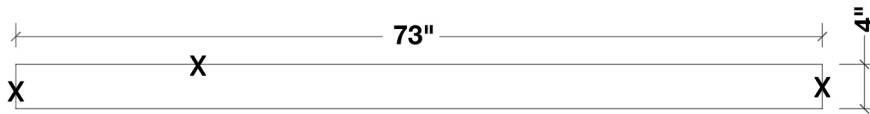

ARIEL

CARRARA WHITE MARBLE COUNTERTOP

MODEL: D073D-CT

Dimensions

73"W x 22"D x 1.5"H

Features

- Carrara White Marble Countertop w/ 1.5" Edge and Matching Backsplash
- Countertop Pre-Drilled for 8" Widespread Faucets
- Two Ceramic, Rectangular, UPC Certified Under-Mount Sink
- Matching Backsplash Included

All stone tops are finished by hand, pre-drilled for 8" widespread faucets, and double-sealed for scratch resistance and long term durability.

BACKSPLASH

TOP VIEW