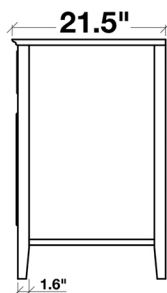

ARIEL

KENSINGTON 72" DOUBLE SINK VANITY SET

MODEL: D073D

Cabinet Size 72"W x 21.5"D x 33.5"H

Features

- Solid Wood Construction
- Four Soft-Closing Doors
- Twelve Full-Extension, Dove-Tail Construction, Soft-Closing Drawers and Two Decorative Faux Drawers
- Satin Nickel Finish Hardware

COLLECTION:

ARIEL KENSINGTON

FRONT

BACK VIEW

SIDE VIEW

ARIEL

CARRARA WHITE MARBLE COUNTERTOP

MODEL: D073D-CT

Dimensions

73"W x 22"D x 1.5"H

Features

- Carrara White Marble Countertop w/ 1.5" Edge and Matching Backsplash
- Countertop Pre-Drilled for 8" Widespread Faucets
- Two Ceramic, Rectangular, UPC Certified Under-Mount Sink
- Matching Backsplash Included