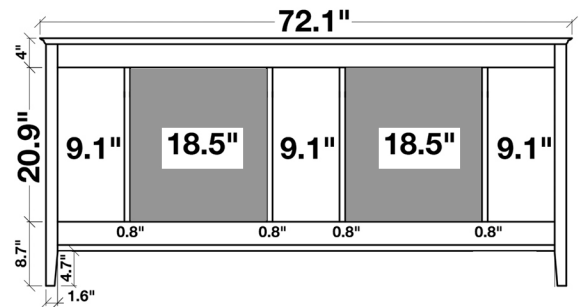

ARIEL

KENSINGTON 72" DOUBLE SINK VANITY SET

MODEL: D073D

Cabinet Size 72"W x 21.5"D x 33.5"H

Features

- Solid Wood Construction
- Four Soft-Closing Doors
- Twelve Full-Extension, Dove-Tail Construction, Soft-Closing Drawers and Two Decorative Faux Drawers
- Satin Nickel Finish Hardware

COLLECTION:

ARIEL KENSINGTON

FRONT

BACK VIEW

SIDE VIEW