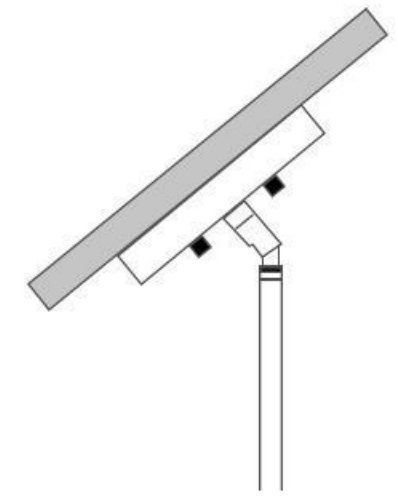

4.7"

Sloped ceiling adaptable

23.8"-77.8"

14.8"

24"