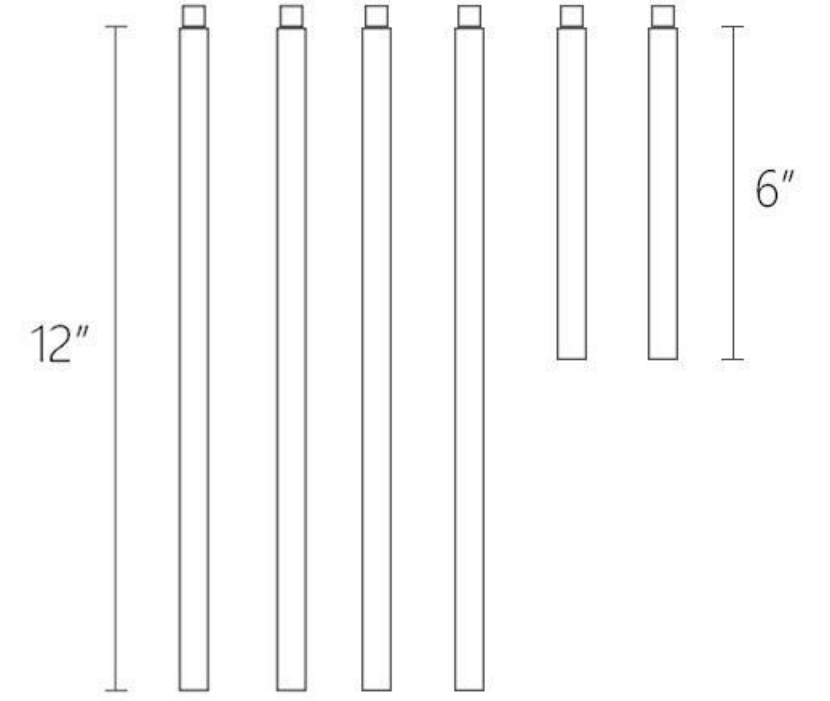

4.7"

Sloped ceiling adaptable

23.8"-77.8"

14.8"

24"