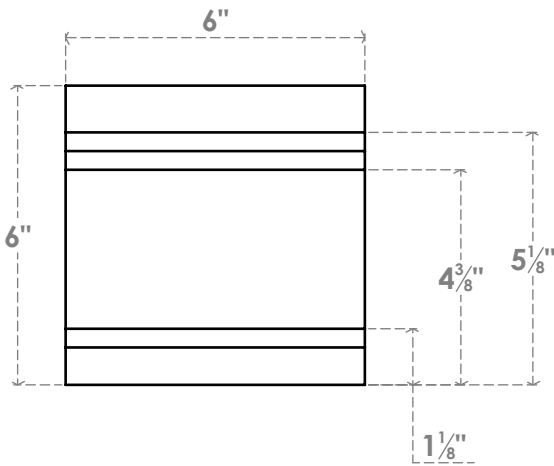

RFTP06X06X16PEC

6"W X 6"H X 16"L PESCADERO ARCHITECTURAL GRADE PVC RAFTER TAIL

ISOMETRIC

EKENA MILLWORK
 2300 WEST MAIN ST.
 CLARKSVILLE, TX 75426
 TOLL FREE: 866-607-0453
 WWW.EKENAMILLWORK.COM

NOTES

1. INSTALLATION TO BE COMPLETED IN ACCORDANCE WITH MANUFACTURER'S SPECIFICATIONS.
2. DRAWING MAY NOT BE TO SCALE
3. THIS DRAWING IS INTENDED FOR DESIGN AND PLANNING PURPOSES ONLY.
4. ALL INFORMATION CONTAINED HEREIN WAS CURRENT AT THE TIME OF DEVELOPMENT BUT MUST BE REVIEWED AND APPROVED BY THE PRODUCT MANUFACTURER TO BE CONSIDERED ACCURATE.
5. ARCHITECTURAL GRADE PVC PRODUCTS ARE MADE FROM EXPANDED CELLULAR PVC AND COME NATURALLY WHITE BUT MAY BE PAINTED