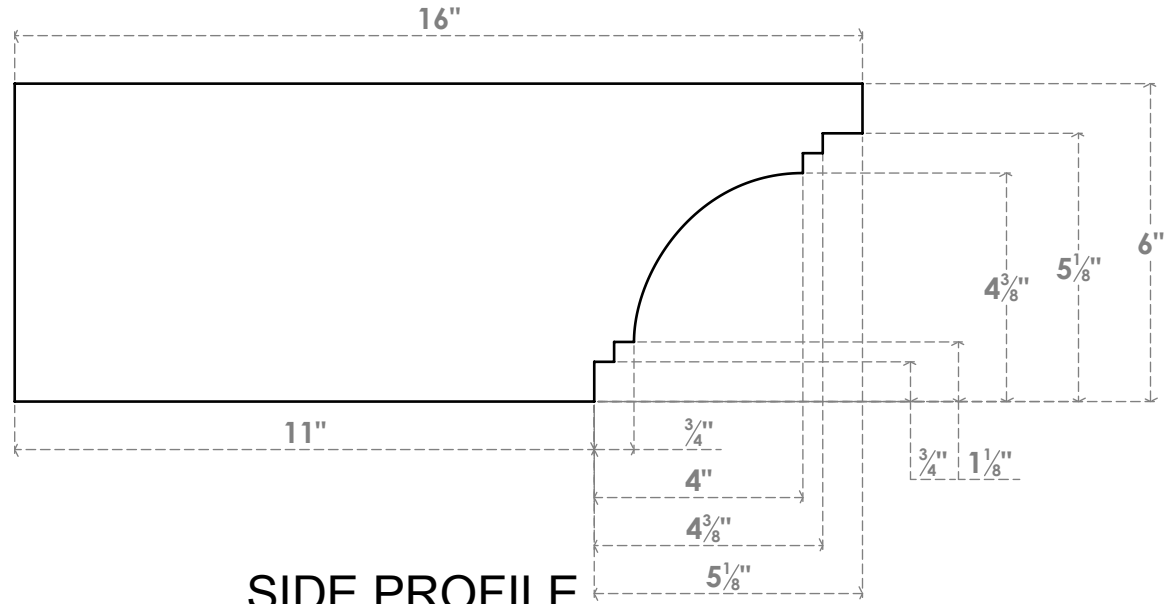

RFTP06X06X16PEC

6"W X 6"H X 16"L PESCADERO ARCHITECTURAL GRADE PVC RAFTER TAIL

ISOMETRIC

EKENA MILLWORK
 2300 WEST MAIN ST.
 CLARKSVILLE, TX 75426
 TOLL FREE: 866-607-0453
 WWW.EKENAMILLWORK.COM

NOTES

1. INSTALLATION TO BE COMPLETED IN ACCORDANCE WITH MANUFACTURER'S SPECIFICATIONS.
2. DRAWING MAY NOT BE TO SCALE
3. THIS DRAWING IS INTENDED FOR DESIGN AND PLANNING PURPOSES ONLY.
4. ALL INFORMATION CONTAINED HEREIN WAS CURRENT AT THE TIME OF DEVELOPMENT BUT MUST BE REVIEWED AND APPROVED BY THE PRODUCT MANUFACTURER TO BE CONSIDERED ACCURATE.
5. ARCHITECTURAL GRADE PVC PRODUCTS ARE MADE FROM EXPANDED CELLULAR PVC AND COME NATURALLY WHITE BUT MAY BE PAINTED