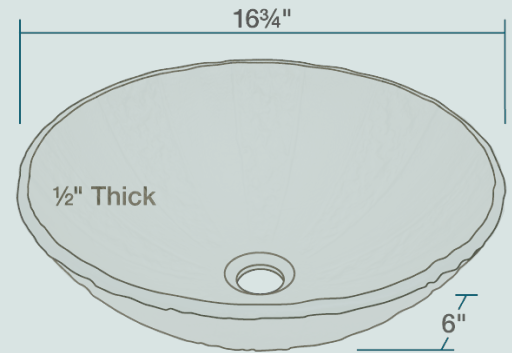

16 3/4" x 16 3/4" x 6"
 Tempered Glass
 Lifetime Warranty
 Gold Foil-Embossed Glass

Accessories

*Accessories not included

UPC: 817299010326

Features

<p>Vessel Installation</p>	<p>18" Minimum Cabinet Size</p>	<p>1/2" Thick</p>	<p>Tempered Glass</p>	<p>Limited Lifetime Warranty</p>	