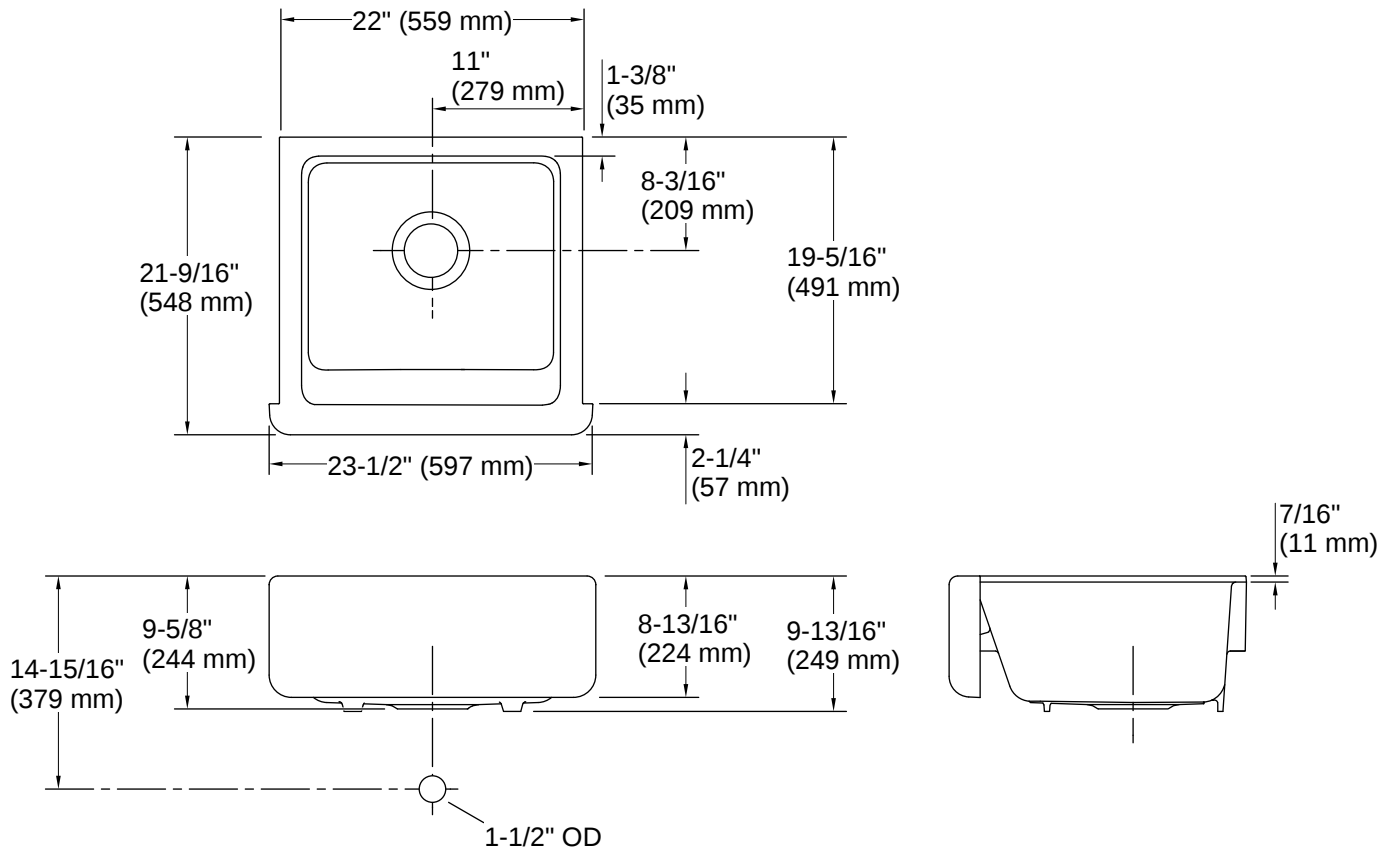

Installation

- Center drain
- Cutout templates included
- Undermount

Installation Notes

Install this product according to the installation instructions.