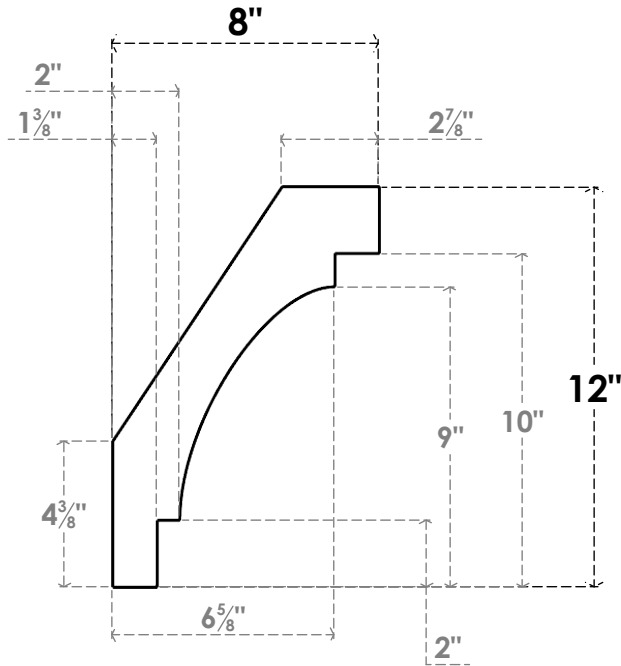

ITEM NUMBER: BRCURO050X08000X12000MRCRCPR

5"W X 8"D X 12"H MERCED ROUGH CEDAR WOODGRAIN OPEN
TIMBERTHANE BRACE, PRIMED TAN

SIDE PROFILE

FRONT PROFILE

ISOMETRIC

EKENA MILLWORK
2300 WEST MAIN ST.
CLARKSVILLE, TX 75426
TOLL FREE: 866-607-0453
WWW.EKENAMILLWORK.COM

NOTES

1. INSTALLATION TO BE COMPLETED IN ACCORDANCE WITH MANUFACTURER'S SPECIFICATIONS.
2. DRAWING MAY NOT BE TO SCALE
3. THIS DRAWING IS INTENDED FOR DESIGN AND PLANNING PURPOSES ONLY.
4. ALL INFORMATION CONTAINED HEREIN WAS CURRENT AT THE TIME OF DEVELOPMENT BUT MUST BE REVIEWED AND APPROVED BY THE PRODUCT MANUFACTURER TO BE CONSIDERED ACCURATE.
5. TIMBERTHANE ARCHITECTURAL PRODUCTS ARE MADE FROM HIGH DENSITY URETHANE AND COME FACTORY PRIMED