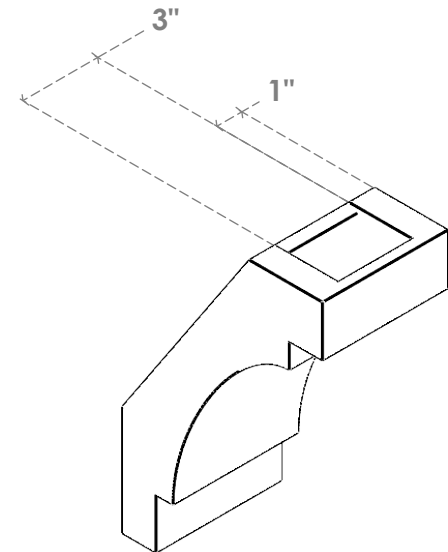

ITEM NUMBER: BRCURO050X08000X12000MRCRCPR

5"W X 8"D X 12"H MERCED ROUGH CEDAR WOODGRAIN OPEN
TIMBERTHANE BRACE, PRIMED TAN

SIDE PROFILE

FRONT PROFILE

ISOMETRIC

EKENA MILLWORK
2300 WEST MAIN ST.
CLARKSVILLE, TX 75426
TOLL FREE: 866-607-0453
WWW.EKENAMILLWORK.COM

NOTES

1. INSTALLATION TO BE COMPLETED IN ACCORDANCE WITH MANUFACTURER'S SPECIFICATIONS.
2. DRAWING MAY NOT BE TO SCALE
3. THIS DRAWING IS INTENDED FOR DESIGN AND PLANNING PURPOSES ONLY.
4. ALL INFORMATION CONTAINED HEREIN WAS CURRENT AT THE TIME OF DEVELOPMENT BUT MUST BE REVIEWED AND APPROVED BY THE PRODUCT MANUFACTURER TO BE CONSIDERED ACCURATE.
5. TIMBERTHANE ARCHITECTURAL PRODUCTS ARE MADE FROM HIGH DENSITY URETHANE AND COME FACTORY PRIMED