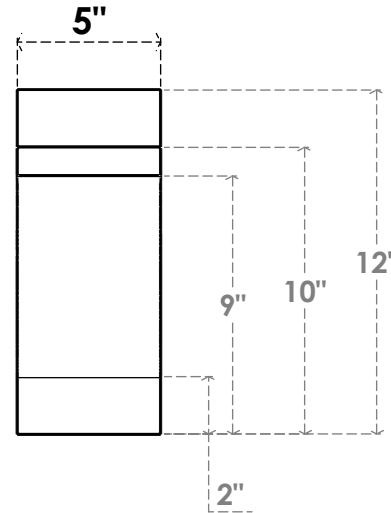

ITEM NUMBER: BRCURO050X08000X12000MRCRCPR

5"W X 8"D X 12"H MERCED ROUGH CEDAR WOODGRAIN OPEN
TIMBERTHANE BRACE, PRIMED TAN

SIDE PROFILE

FRONT PROFILE

ISOMETRIC

EKENA MILLWORK
2300 WEST MAIN ST.
CLARKSVILLE, TX 75426
TOLL FREE: 866-607-0453
WWW.EKENAMILLWORK.COM

NOTES

1. INSTALLATION TO BE COMPLETED IN ACCORDANCE WITH MANUFACTURER'S SPECIFICATIONS.
2. DRAWING MAY NOT BE TO SCALE
3. THIS DRAWING IS INTENDED FOR DESIGN AND PLANNING PURPOSES ONLY.
4. ALL INFORMATION CONTAINED HEREIN WAS CURRENT AT THE TIME OF DEVELOPMENT BUT MUST BE REVIEWED AND APPROVED BY THE PRODUCT MANUFACTURER TO BE CONSIDERED ACCURATE.
5. TIMBERTHANE ARCHITECTURAL PRODUCTS ARE MADE FROM HIGH DENSITY URETHANE AND COME FACTORY PRIMED