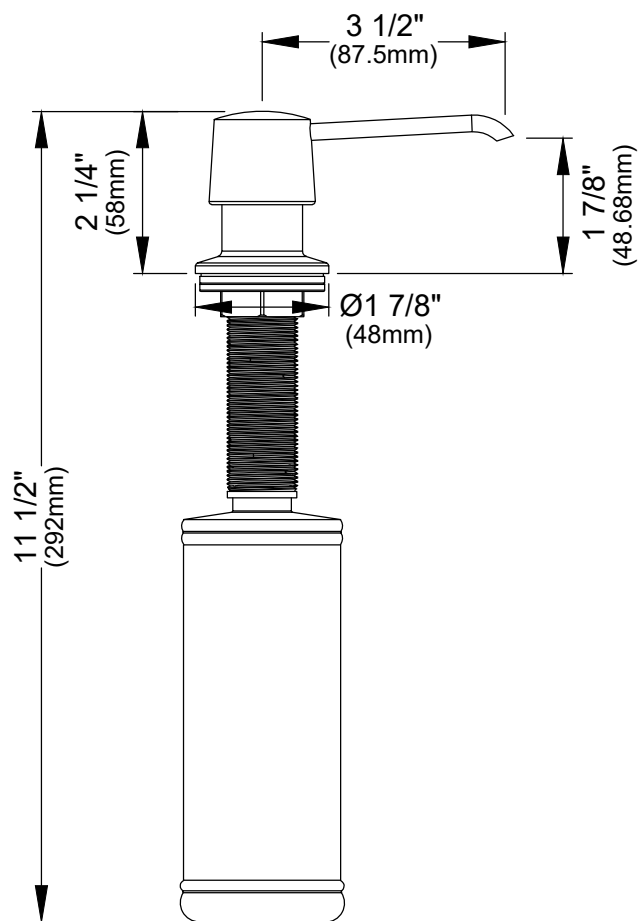

Material	ABS
Finish	Corrosion and rust resistant
Overall Height	11 1/2"
Spout Height	1 7/8"
Spout Reach	3 1/2"
Bottle Capacity	12 oz.
Max Deck Thickness	1 3/8"
Finishes Available	Chrome, Matte Black, Brushed Copper, Gold, Stainless Steel, Gunmetal Grey, Brushed Gold and Oil Rubbed Bronze
Hole Opening	Fits standard 1 1/4"
What's Included	Mounting hardware

Shown in Brushed Copper

Finishes Available

MODEL	FINISH
SD25C	Chrome
SD25MB	Matte Black
SD25G	Gold
SD25BC	Brushed Copper
SD25SS	Stainless Steel
SD25ORB	Oil Rubbed Bronze
SD25GG	Gunmetal Grey
SD25BG	Brushed Gold