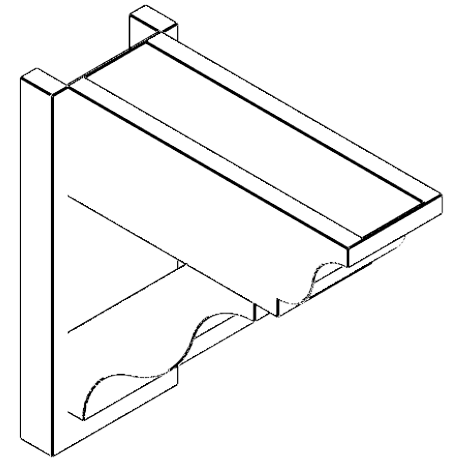

**ITEM NUMBER: OUTUROC060X080X20000X20000X060X020X060FST04RCPR**

6"W TOP X 8"W BACK X 20"D X 20"H X 6"T TOP X 2"T BACK TIMBERTHANE ROUGH CEDAR FUNSTON FAUX WOOD OPEN OUTLOOKER, TRADITIONAL TOP AND BLOCK BACK, 6"W CLOSED BRACE, PRIMED TAN

**SIDE PROFILE**

**FRONT PROFILE**

**ISOMETRIC**

GENERATED DATE : 07/06/2023

EKENA MILLWORK  
2300 WEST MAIN ST.  
CLARKSVILLE, TX 75426  
TOLL FREE: 866-607-0453  
WWW.EKENAMILLWORK.COM

**NOTES**

1. INSTALLATION TO BE COMPLETED IN ACCORDANCE WITH MANUFACTURER'S SPECIFICATIONS.
2. DRAWING MAY NOT BE TO SCALE
3. THIS DRAWING IS INTENDED FOR DESIGN AND PLANNING PURPOSES ONLY.
4. ALL INFORMATION CONTAINED HEREIN WAS CURRENT AT THE TIME OF DEVELOPMENT BUT MUST BE REVIEWED AND APPROVED BY THE PRODUCT MANUFACTURER TO BE CONSIDERED ACCURATE.
5. TIMBERTHANE ARCHITECTURAL PRODUCTS ARE MADE FROM HIGH DENSITY URETHANE AND COME FACTORY PRIMED