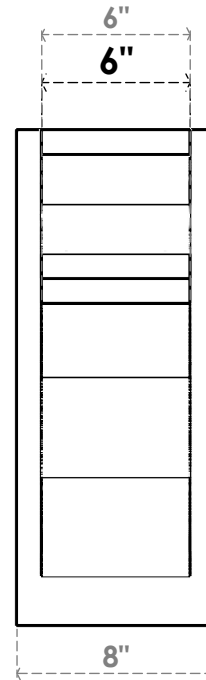

**ITEM NUMBER: OUTUROC060X080X20000X20000X060X020X060FST04RCPR**

6"W TOP X 8"W BACK X 20"D X 20"H X 6"T TOP X 2"T BACK TIMBERTHANE ROUGH CEDAR FUNSTON FAUX WOOD OPEN OUTLOOKER, TRADITIONAL TOP AND BLOCK BACK, 6"W CLOSED BRACE, PRIMED TAN

**SIDE PROFILE**

**FRONT PROFILE**

**ISOMETRIC**

GENERATED DATE : 07/06/2023

EKENA MILLWORK  
2300 WEST MAIN ST.  
CLARKSVILLE, TX 75426  
TOLL FREE: 866-607-0453  
WWW.EKENAMILLWORK.COM

**NOTES**

1. INSTALLATION TO BE COMPLETED IN ACCORDANCE WITH MANUFACTURER'S SPECIFICATIONS.
2. DRAWING MAY NOT BE TO SCALE
3. THIS DRAWING IS INTENDED FOR DESIGN AND PLANNING PURPOSES ONLY.
4. ALL INFORMATION CONTAINED HEREIN WAS CURRENT AT THE TIME OF DEVELOPMENT BUT MUST BE REVIEWED AND APPROVED BY THE PRODUCT MANUFACTURER TO BE CONSIDERED ACCURATE.
5. TIMBERTHANE ARCHITECTURAL PRODUCTS ARE MADE FROM HIGH DENSITY URETHANE AND COME FACTORY PRIMED