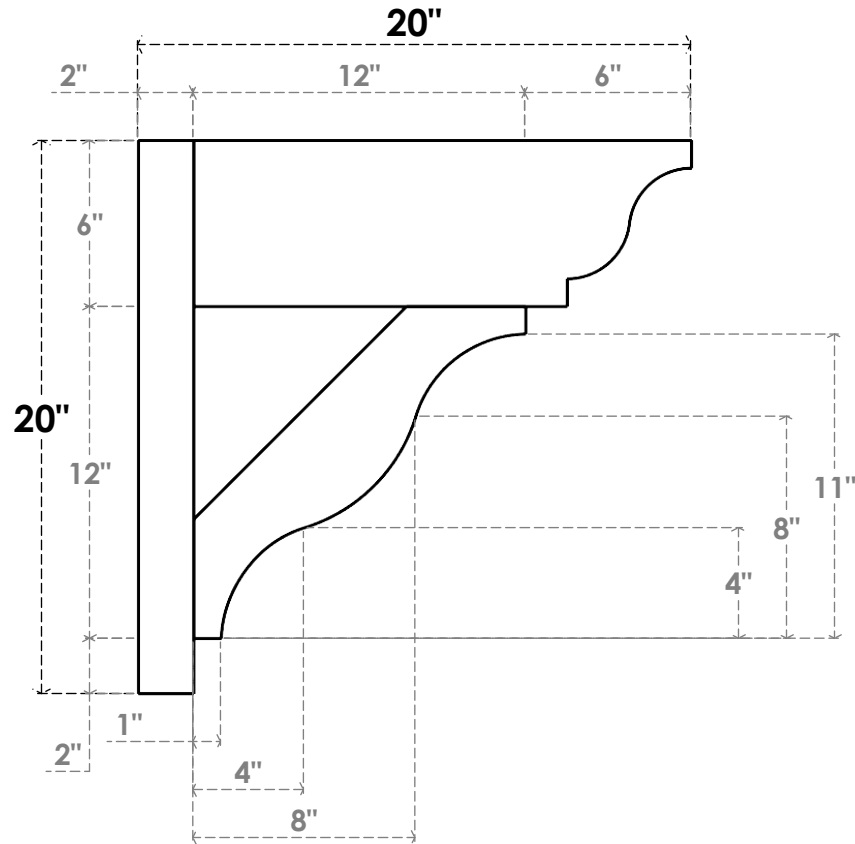

**ITEM NUMBER: OUTUROC060X080X20000X20000X060X020X060FST04RCPR**

6"W TOP X 8"W BACK X 20"D X 20"H X 6"T TOP X 2"T BACK TIMBERTHANE ROUGH CEDAR FUNSTON FAUX WOOD OPEN OUTLOOKER, TRADITIONAL TOP AND BLOCK BACK, 6"W CLOSED BRACE, PRIMED TAN

**SIDE PROFILE**

**FRONT PROFILE**

**ISOMETRIC**

GENERATED DATE : 07/06/2023

EKENA MILLWORK  
2300 WEST MAIN ST.  
CLARKSVILLE, TX 75426  
TOLL FREE: 866-607-0453  
WWW.EKENAMILLWORK.COM

**NOTES**

1. INSTALLATION TO BE COMPLETED IN ACCORDANCE WITH MANUFACTURER'S SPECIFICATIONS.
2. DRAWING MAY NOT BE TO SCALE
3. THIS DRAWING IS INTENDED FOR DESIGN AND PLANNING PURPOSES ONLY.
4. ALL INFORMATION CONTAINED HEREIN WAS CURRENT AT THE TIME OF DEVELOPMENT BUT MUST BE REVIEWED AND APPROVED BY THE PRODUCT MANUFACTURER TO BE CONSIDERED ACCURATE.
5. TIMBERTHANE ARCHITECTURAL PRODUCTS ARE MADE FROM HIGH DENSITY URETHANE AND COME FACTORY PRIMED