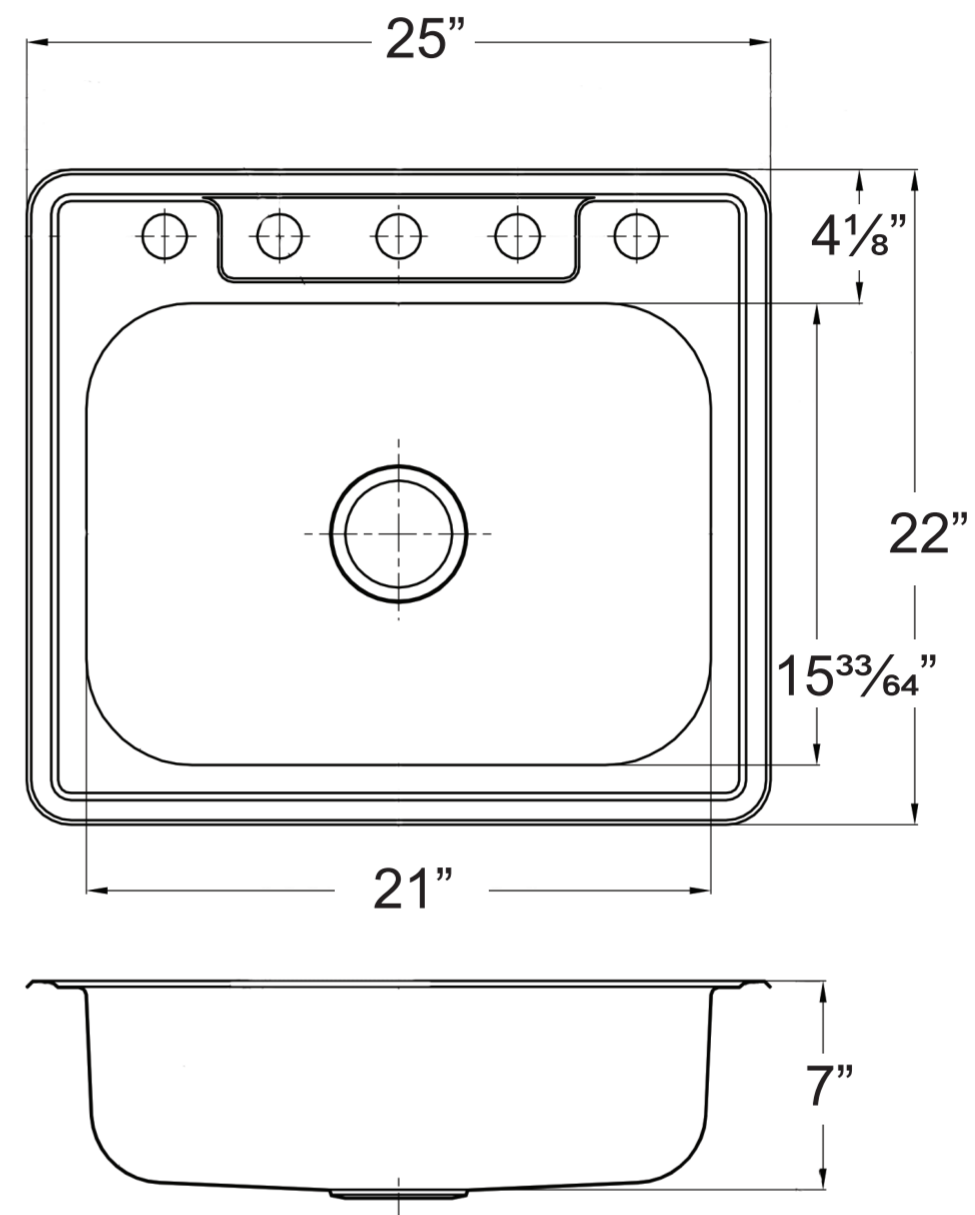

Soap & Lotion Dispensers

SELECT

Model: STSB25227

transolid®

Stainless Steel Single Bowl Kitchen Sink

Sink Dimensions:

L 25" x W 22¹/₆₄" x D 7"

Bowl Dimensions:

L 21" x W 15³³/₆₄" x D 7"

Min. Cabinet Size: 30"

SELECT

Model: STSB25227

Style and Durability

From traditional to contemporary, our Transolid® stainless steel sinks have timeless appeal to complement any decor.

Sinks have standard 3-1/2" drain opening.