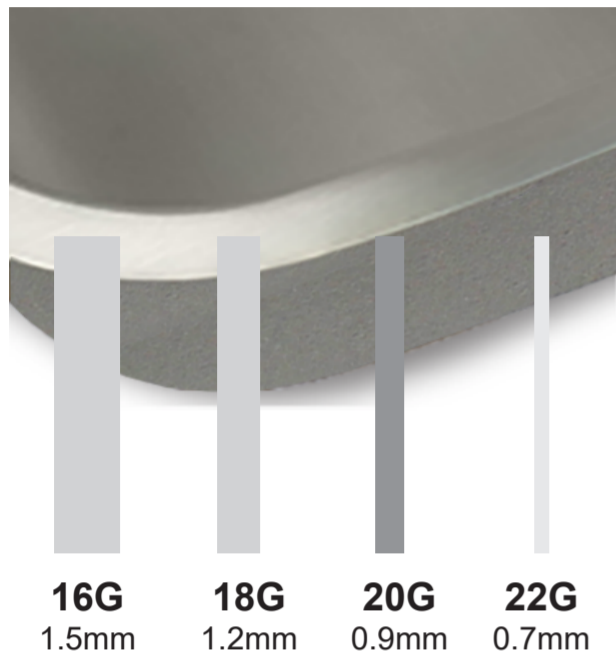

SELECT

Model: STSB25227

transolid®

Stainless Steel Single Bowl Kitchen Sink

- 20 gauge 304 stainless steel.
- Top mount single bowl.
- Brushed stainless steel finish.
- Thick 3mm sound-deadening pads on all 4 sink sides and bottom minimizes sound and vibration for a quieter time at the sink.
- Center drain.
- 7 inch depth.
- Lifetime warranty

SELECT

Model: STSB25227

THICKNESS LEVELS

GAUGE	SOUND DEADENING	FINISH	DEPTH	WARRANTY
20 GAUGE	3 MM	BRUSHED	7 INCHES	LIFETIME WARRANTY

20 gauge stainless steel for corrosion resistance, durability and beauty.

Eye catching, durable and easily maintainable stainless steel brush finish.

Thick 3mm sound-deadening pads on all 4 sink sides and bottom minimizes sound and vibration for a quieter time at the sink.

Up to 5 faucet hole drillings.

Soap & Lotion Dispensers

SELECT

Model: STSB25227

transolid®

Stainless Steel Single Bowl Kitchen Sink

Sink Dimensions:

L 25" x W 22¹/₆₄" x D 7"

Bowl Dimensions: