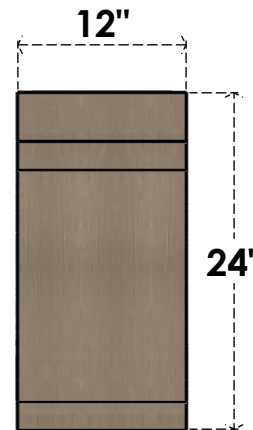

ITEM NUMBER: CORU12X36X24LGYRCPR

12"W X 36"D X 24"H SERIES 3 CLASSIC LEGACY ROUGH CEDAR TIMBERTHANE
FAUX WOOD CORBEL, PRIMED

SIDE PROFILE

FRONT PROFILE

ISOMETRIC

EKENA MILLWORK
2300 WEST MAIN ST.
CLARKSVILLE, TX 75426
TOLL FREE: 866-607-0453
WWW.EKENAMILLWORK.COM

NOTES

1. INSTALLATION TO BE COMPLETED IN ACCORDANCE WITH MANUFACTURER'S SPECIFICATIONS.
2. DRAWING MAY NOT BE TO SCALE
3. THIS DRAWING IS INTENDED FOR DESIGN AND PLANNING PURPOSES ONLY.
4. ALL INFORMATION CONTAINED HEREIN WAS CURRENT AT THE TIME OF DEVELOPMENT BUT MUST BE REVIEWED AND APPROVED BY THE PRODUCT MANUFACTURER TO BE CONSIDERED ACCURATE.
5. TIMBERTHANE ARCHITECTURAL PRODUCTS ARE MADE FROM HIGH DENSITY URETHANE AND COME FACTORY PRIMED