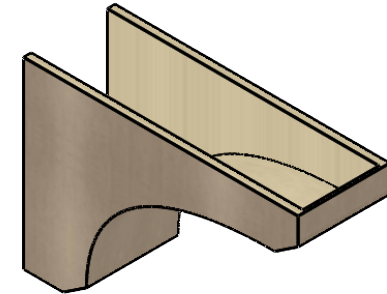

ITEM NUMBER: CORU12X36X24LGYRCPR

12"W X 36"D X 24"H SERIES 3 CLASSIC LEGACY ROUGH CEDAR TIMBERTHANE
FAUX WOOD CORBEL, PRIMED

SIDE PROFILE

FRONT PROFILE

ISOMETRIC

EKENA MILLWORK
2300 WEST MAIN ST.
CLARKSVILLE, TX 75426
TOLL FREE: 866-607-0453
WWW.EKENAMILLWORK.COM

NOTES

1. INSTALLATION TO BE COMPLETED IN ACCORDANCE WITH MANUFACTURER'S SPECIFICATIONS.
2. DRAWING MAY NOT BE TO SCALE
3. THIS DRAWING IS INTENDED FOR DESIGN AND PLANNING PURPOSES ONLY.
4. ALL INFORMATION CONTAINED HEREIN WAS CURRENT AT THE TIME OF DEVELOPMENT BUT MUST BE REVIEWED AND APPROVED BY THE PRODUCT MANUFACTURER TO BE CONSIDERED ACCURATE.
5. TIMBERTHANE ARCHITECTURAL PRODUCTS ARE MADE FROM HIGH DENSITY URETHANE AND COME FACTORY PRIMED