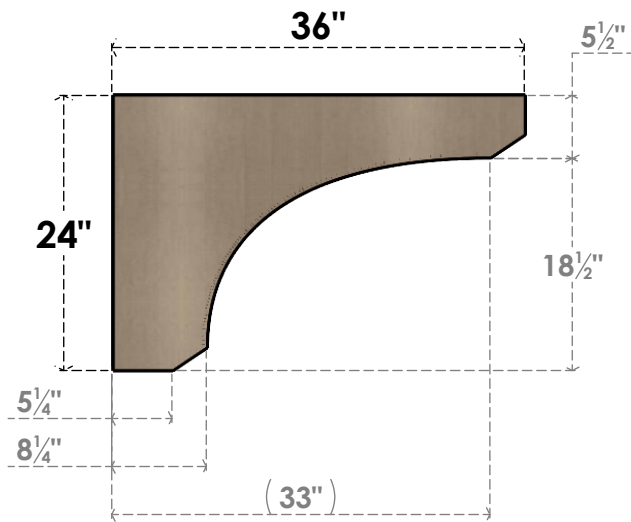

ITEM NUMBER: CORU12X36X24LGYRCPR

12"W X 36"D X 24"H SERIES 3 CLASSIC LEGACY ROUGH CEDAR TIMBERTHANE
FAUX WOOD CORBEL, PRIMED

SIDE PROFILE

FRONT PROFILE

ISOMETRIC

EKENA MILLWORK
2300 WEST MAIN ST.
CLARKSVILLE, TX 75426
TOLL FREE: 866-607-0453
WWW.EKENAMILLWORK.COM

NOTES

1. INSTALLATION TO BE COMPLETED IN ACCORDANCE WITH MANUFACTURER'S SPECIFICATIONS.
2. DRAWING MAY NOT BE TO SCALE
3. THIS DRAWING IS INTENDED FOR DESIGN AND PLANNING PURPOSES ONLY.
4. ALL INFORMATION CONTAINED HEREIN WAS CURRENT AT THE TIME OF DEVELOPMENT BUT MUST BE REVIEWED AND APPROVED BY THE PRODUCT MANUFACTURER TO BE CONSIDERED ACCURATE.
5. TIMBERTHANE ARCHITECTURAL PRODUCTS ARE MADE FROM HIGH DENSITY URETHANE AND COME FACTORY PRIMED