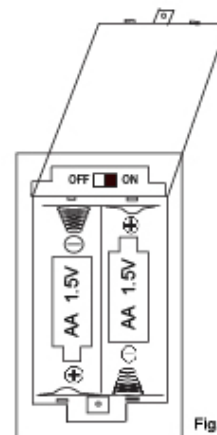

TIMER FUNCTION

When the switch is slid to the "ON" position the lights will turn on for approximately 5 hours and then turn off for approximately 19 hours. The 5-hour on and 19-hour off cycle will repeat as long as the switch is left in the "ON" position. If the timer function stops working properly replace the batteries with new ones.