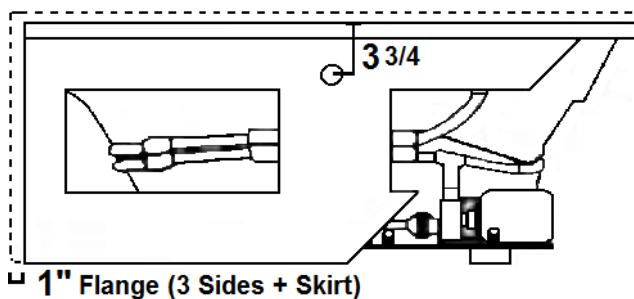

ALCOVE PLUS

60" x 42" Skirted Acrylic Combo Bath

Model Number
4260APC-WH
Alcove White Combo Bath
4260APC-BI
Alcove Biscuit Combo Bath

Features

- Color-matched jet trim and air controls
- 10 adjustable hydrotherapy jets
- 20+ high output lateral air jets
- Constructed of high-gloss durable acrylic
- 3-Speed control for the 13 Amp pump
- 12.0 Amp variable speed blower
- Pre-leveled base for easy installation
- Pillows included
- Made in the USA

All dimensions are +/- 1/2" and subject to change without notice
Confirm specifications before installation

Standard (S) Pump & Blower Locations

Technical Information

- Weight: 215 lbs.
- Water Depth to Overflow: 16 1/2"
- Water Operating Level: 55 gal.
- Water Capacity: 98 gal.
- Sump Dimension: 36" x 26"