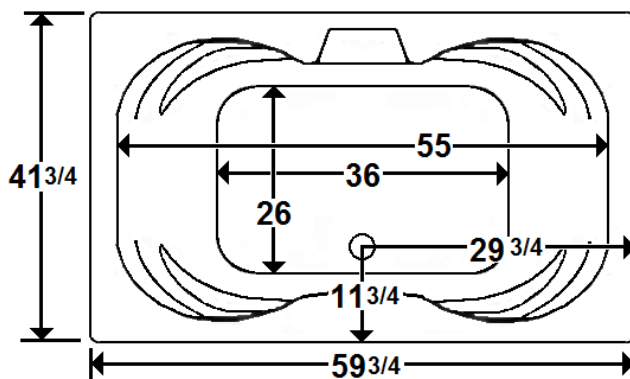

ALCOVE PLUS

60" x 42" Skirted Acrylic Combo Bath

Model Number
4260APC-WH
Alcove White Combo Bath
4260APC-BI
Alcove Biscuit Combo Bath

Features

- Color-matched jet trim and air controls
- 10 adjustable hydrotherapy jets
- 20+ high output lateral air jets
- Constructed of high-gloss durable acrylic
- 3-Speed control for the 13 Amp pump
- 12.0 Amp variable speed blower
- Pre-leveled base for easy installation
- Pillows included
- Made in the USA

All dimensions are +/- 1/2" and subject to change without notice
Confirm specifications before installation

Standard (S) Pump & Blower Locations

Technical Information

- Weight: 215 lbs.
- Water Depth to Overflow: 16 1/2"
- Water Operating Level: 55 gal.
- Water Capacity: 98 gal.
- Sump Dimension: 36" x 26"