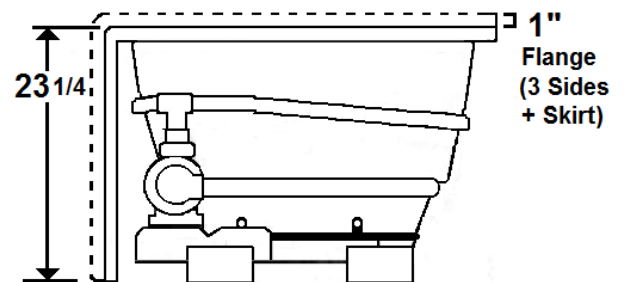

ALCOVE PLUS

60" x 42" Skirted Acrylic Combo Bath

Model Number
4260APC-WH
Alcove White Combo Bath
4260APC-BI
Alcove Biscuit Combo Bath

Features

- Color-matched jet trim and air controls
- 10 adjustable hydrotherapy jets
- 20+ high output lateral air jets
- Constructed of high-gloss durable acrylic
- 3-Speed control for the 13 Amp pump
- 12.0 Amp variable speed blower
- Pre-leveled base for easy installation
- Pillows included
- Made in the USA

All dimensions are +/- 1/2" and subject to change without notice
Confirm specifications before installation

Standard (S) Pump & Blower Locations

Technical Information

- Weight: 215 lbs.
- Water Depth to Overflow: 16 1/2"
- Water Operating Level: 55 gal.
- Water Capacity: 98 gal.
- Sump Dimension: 36" x 26"