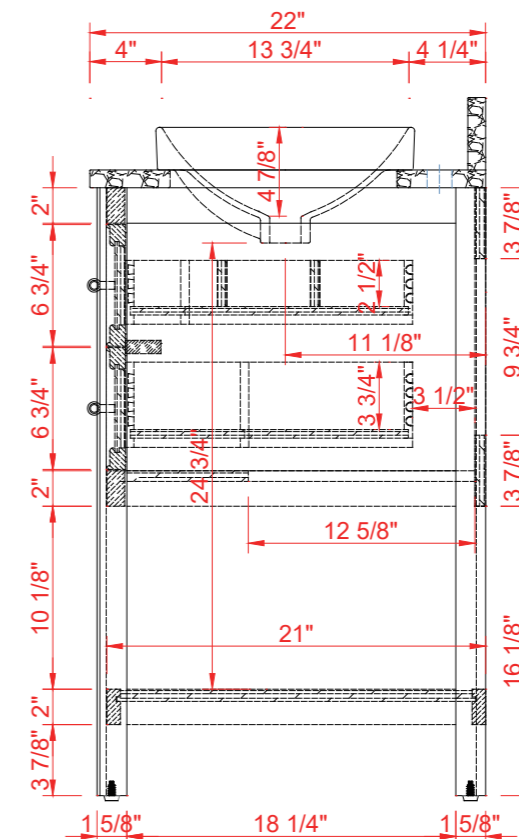

DIMENSIONS GUIDE

MODEL NUMBER:1480VB-48-201-283-926-UM

UNDERMOUNT SINK

TOP VIEW

Product Net weight (W/O Top):110.2 lbs.
 Product packed Gross weight (W/O Top):145.5 lbs.
 Packed product Dimensions:
 50.5in. W x 24.75in. D x 37.5in. H

FRONT VIEW

SIDE VIEW

DIMENSIONS GUIDE

MODEL NUMBER: 1480VB-48-201-283-926-SR

SEMI-RECESSED SINK

TOP VIEW

Product Net weight (W/O Top): 110.2 lbs.
 Product packed Gross weight (W/O Top): 145.5 lbs.
 Packed product Dimensions:
 50.5in. W x 24.75in. D x 37.5in. H

FRONT VIEW

SIDE VIEW