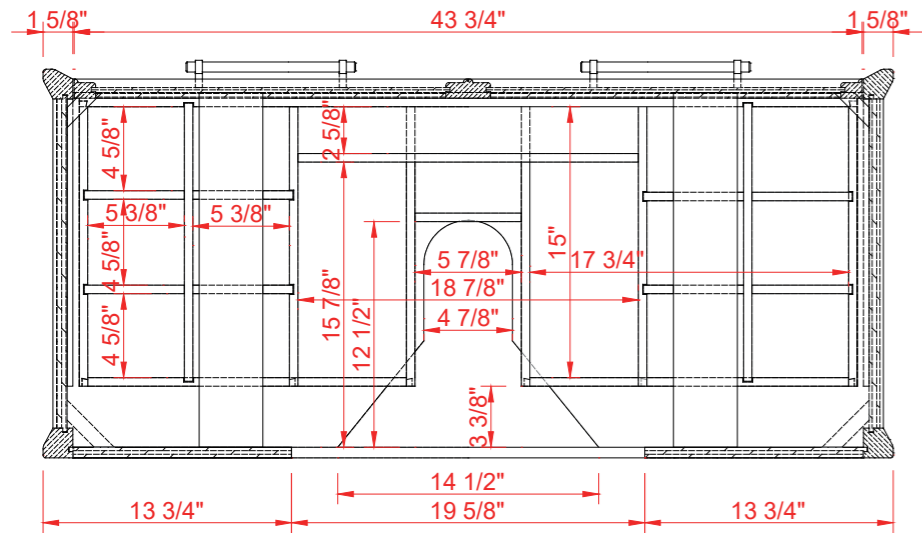

DIMENSIONS GUIDE

MODEL NUMBER:1480VB-48-201-283-926-UM

UNDERMOUNT SINK

TOP VIEW

Product Net weight (W/O Top):110.2 lbs.
 Product packed Gross weight (W/O Top):145.5 lbs.
 Packed product Dimensions:
 50.5in. W x 24.75in. D x 37.5in. H

FRONT VIEW

SIDE VIEW

DIMENSIONS GUIDE

MODEL NUMBER: 1480VB-48-201-283-926-SR

SEMI-RECESSED SINK

TOP VIEW

Product Net weight (W/O Top): 110.2 lbs.
 Product packed Gross weight (W/O Top): 145.5 lbs.
 Packed product Dimensions:
 50.5in. W x 24.75in. D x 37.5in. H

FRONT VIEW

SIDE VIEW