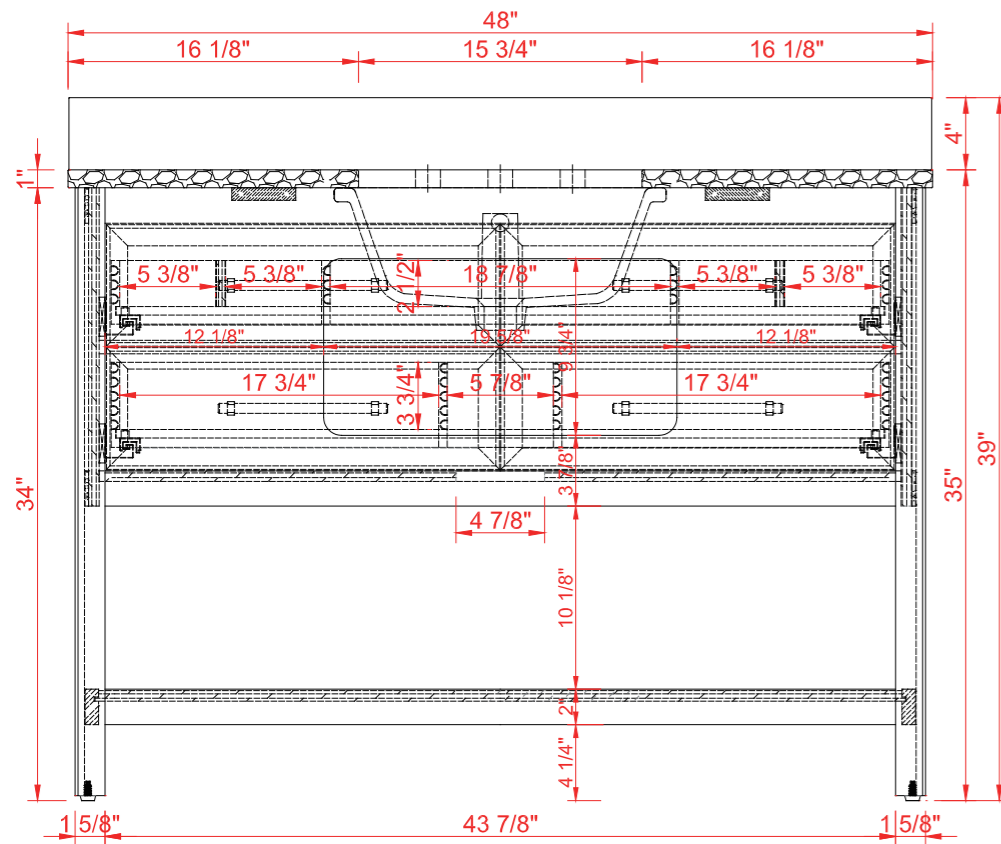

DIMENSIONS GUIDE

MODEL NUMBER:1480VB-48-201-283-926-UM

UNDERMOUNT SINK

TOP VIEW

Product Net weight (W/O Top):110.2 lbs.
 Product packed Gross weight (W/O Top):145.5 lbs.
 Packed product Dimensions:
 50.5in. W x 24.75in. D x 37.5in. H

FRONT VIEW

SIDE VIEW

DIMENSIONS GUIDE

MODEL NUMBER: 1480VB-48-201-283-926-SR

SEMI-RECESSED SINK

TOP VIEW

Product Net weight (W/O Top): 110.2 lbs.
 Product packed Gross weight (W/O Top): 145.5 lbs.
 Packed product Dimensions:
 50.5in. W x 24.75in. D x 37.5in. H

FRONT VIEW

SIDE VIEW