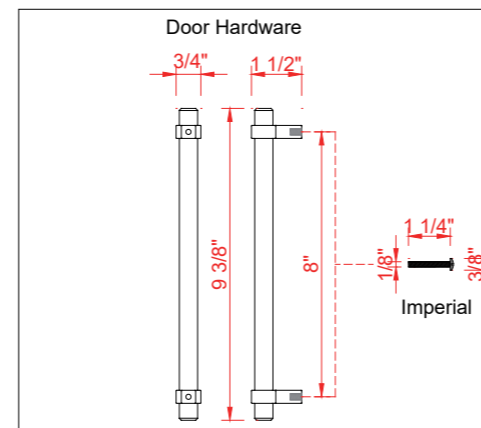

DIMENSIONS GUIDE

MODEL NUMBER:1480VB-48-201-283-926-UM

UNDERMOUNT SINK

TOP VIEW

Product Net weight (W/O Top):110.2 lbs.
 Product packed Gross weight (W/O Top):145.5 lbs.
 Packed product Dimensions:
 50.5in. W x 24.75in. D x 37.5in. H

FRONT VIEW

SIDE VIEW

DIMENSIONS GUIDE

MODEL NUMBER: 1480VB-48-201-283-926-SR

SEMI-RECESSED SINK

TOP VIEW

Product Net weight (W/O Top): 110.2 lbs.
 Product packed Gross weight (W/O Top): 145.5 lbs.
 Packed product Dimensions:
 50.5in. W x 24.75in. D x 37.5in. H

FRONT VIEW

SIDE VIEW