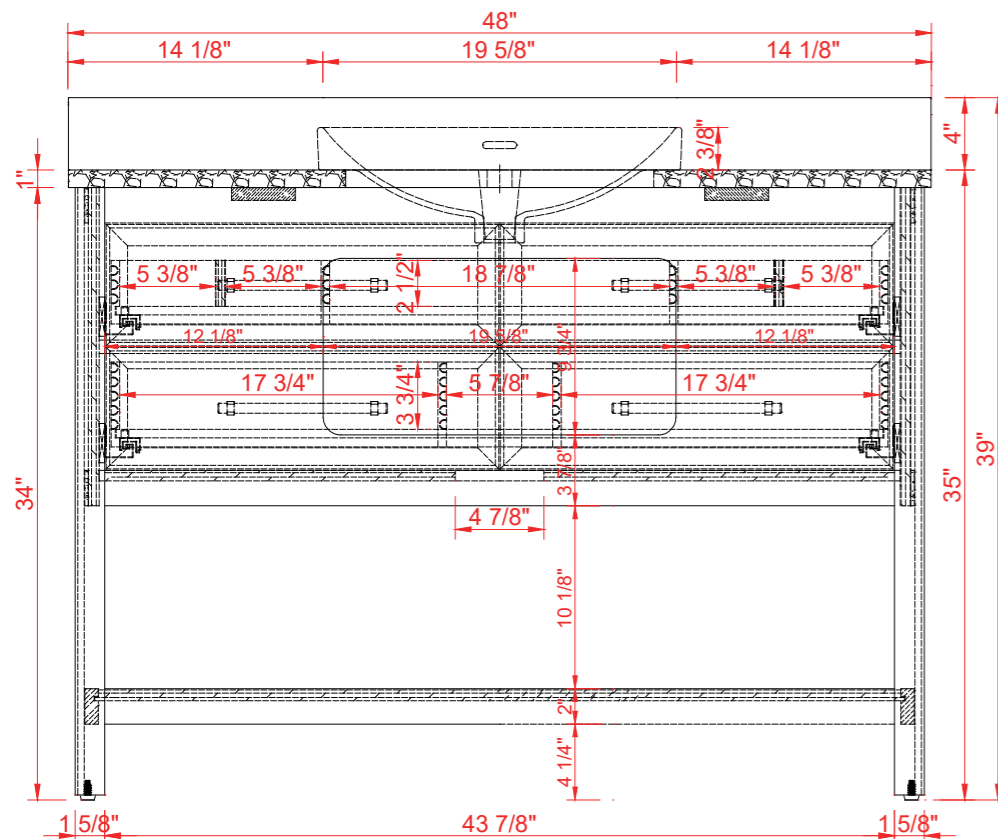

DIMENSIONS GUIDE

MODEL NUMBER:1480VB-48-201-283-926-UM

UNDERMOUNT SINK

TOP VIEW

Product Net weight (W/O Top):110.2 lbs.
 Product packed Gross weight (W/O Top):145.5 lbs.
 Packed product Dimensions:
 50.5in. W x 24.75in. D x 37.5in. H

FRONT VIEW

SIDE VIEW

DIMENSIONS GUIDE

MODEL NUMBER: 1480VB-48-201-283-926-SR

SEMI-RECESSED SINK

TOP VIEW

Product Net weight (W/O Top): 110.2 lbs.
 Product packed Gross weight (W/O Top): 145.5 lbs.
 Packed product Dimensions:
 50.5in. W x 24.75in. D x 37.5in. H

FRONT VIEW

SIDE VIEW