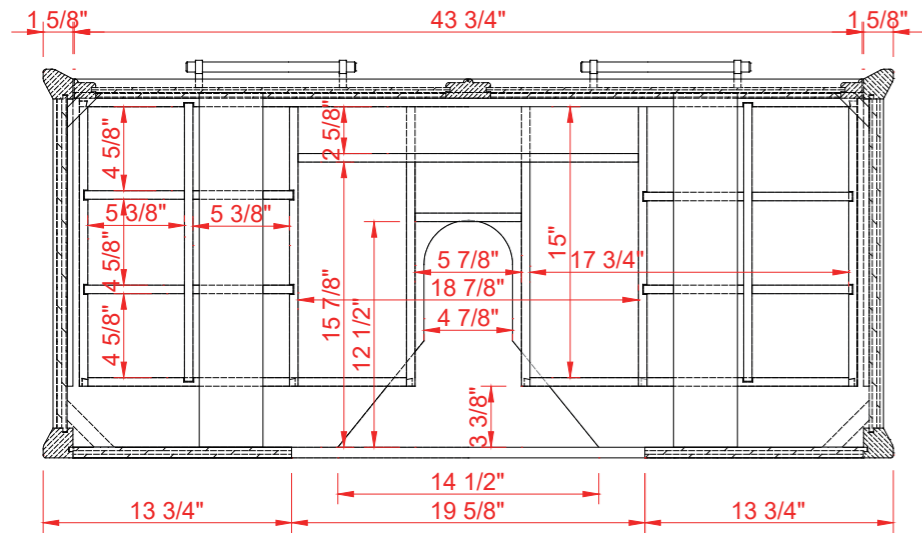

DIMENSIONS GUIDE

MODEL NUMBER:1480VB-48-201-283-926-UM

UNDERMOUNT SINK

TOP VIEW

Product Net weight (W/O Top):110.2 lbs.
 Product packed Gross weight (W/O Top):145.5 lbs.
 Packed product Dimensions:
 50.5in. W x 24.75in. D x 37.5in. H

FRONT VIEW

SIDE VIEW

DIMENSIONS GUIDE

MODEL NUMBER: 1480VB-48-201-283-926-SR

SEMI-RECESSED SINK

TOP VIEW

Product Net weight (W/O Top): 110.2 lbs.
 Product packed Gross weight (W/O Top): 145.5 lbs.
 Packed product Dimensions:
 50.5in. W x 24.75in. D x 37.5in. H

FRONT VIEW

SIDE VIEW