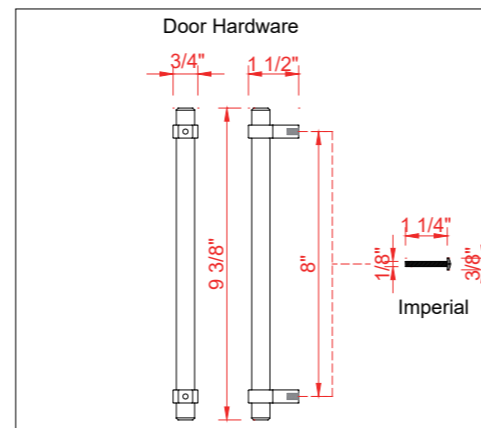

DIMENSIONS GUIDE

MODEL NUMBER:1480VB-48-201-283-926-UM

UNDERMOUNT SINK

TOP VIEW

Product Net weight (W/O Top):110.2 lbs.
 Product packed Gross weight (W/O Top):145.5 lbs.
 Packed product Dimensions:
 50.5in. W x 24.75in. D x 37.5in. H

FRONT VIEW

SIDE VIEW

DIMENSIONS GUIDE

MODEL NUMBER: 1480VB-48-201-283-926-SR

SEMI-RECESSED SINK

TOP VIEW

Product Net weight (W/O Top): 110.2 lbs.
 Product packed Gross weight (W/O Top): 145.5 lbs.
 Packed product Dimensions:
 50.5in. W x 24.75in. D x 37.5in. H

FRONT VIEW

SIDE VIEW