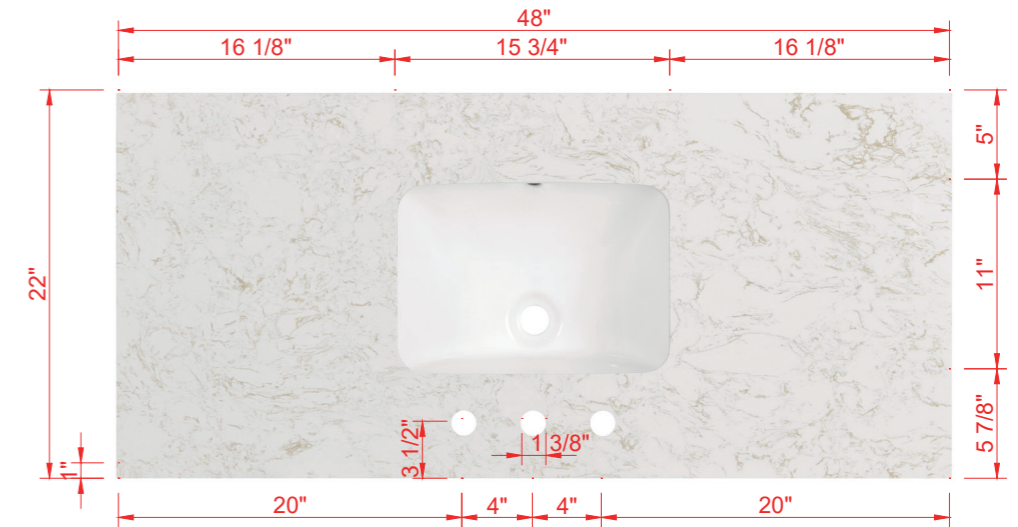

DIMENSIONS GUIDE

MODEL NUMBER:1480VB-48-201-283-926-UM

UNDERMOUNT SINK

TOP VIEW

Product Net weight (W/O Top):110.2 lbs.
 Product packed Gross weight (W/O Top):145.5 lbs.
 Packed product Dimensions:
 50.5in. W x 24.75in. D x 37.5in. H

FRONT VIEW

SIDE VIEW

DIMENSIONS GUIDE

MODEL NUMBER: 1480VB-48-201-283-926-SR

SEMI-RECESSED SINK

TOP VIEW

Product Net weight (W/O Top): 110.2 lbs.
 Product packed Gross weight (W/O Top): 145.5 lbs.
 Packed product Dimensions:
 50.5in. W x 24.75in. D x 37.5in. H