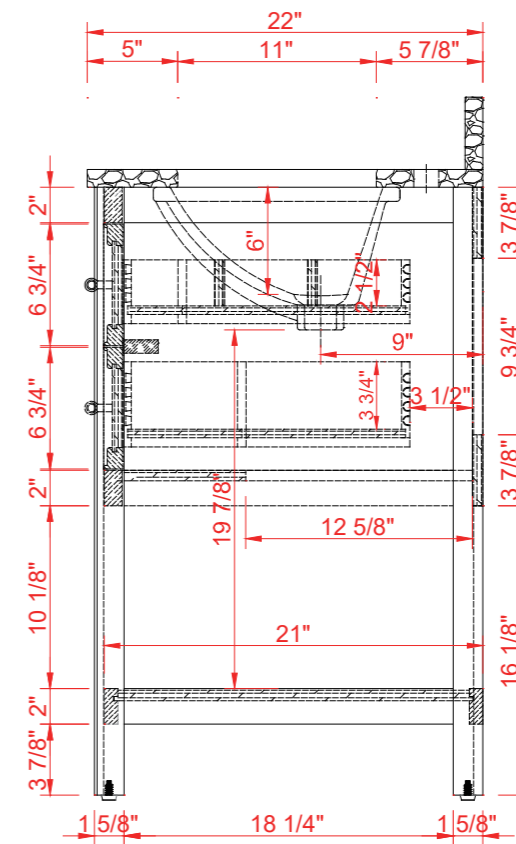

DIMENSIONS GUIDE

MODEL NUMBER:1480VB-48-201-283-926-UM

UNDERMOUNT SINK

TOP VIEW

Product Net weight (W/O Top):110.2 lbs.
 Product packed Gross weight (W/O Top):145.5 lbs.
 Packed product Dimensions:
 50.5in. W x 24.75in. D x 37.5in. H

FRONT VIEW

SIDE VIEW

DIMENSIONS GUIDE

MODEL NUMBER: 1480VB-48-201-283-926-SR

SEMI-RECESSED SINK

TOP VIEW

Product Net weight (W/O Top): 110.2 lbs.
 Product packed Gross weight (W/O Top): 145.5 lbs.
 Packed product Dimensions:
 50.5in. W x 24.75in. D x 37.5in. H

FRONT VIEW

SIDE VIEW