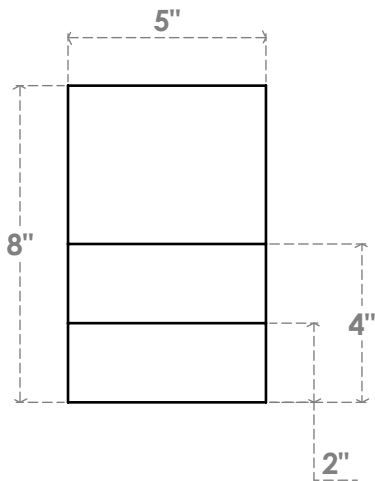

RFTP05X08X30GRN

5"W X 8"H X 30"L GREENSBORO ARCHITECTURAL GRADE PVC RAFTER TAIL

SIDE PROFILE

FRONT PROFILE

ISOMETRIC

EKENA
MILLWORK
2300 WEST MAIN ST.
CLARKSVILLE, TX 75426
TOLL FREE: 866-607-0453
WWW.EKENAMILLWORK.COM