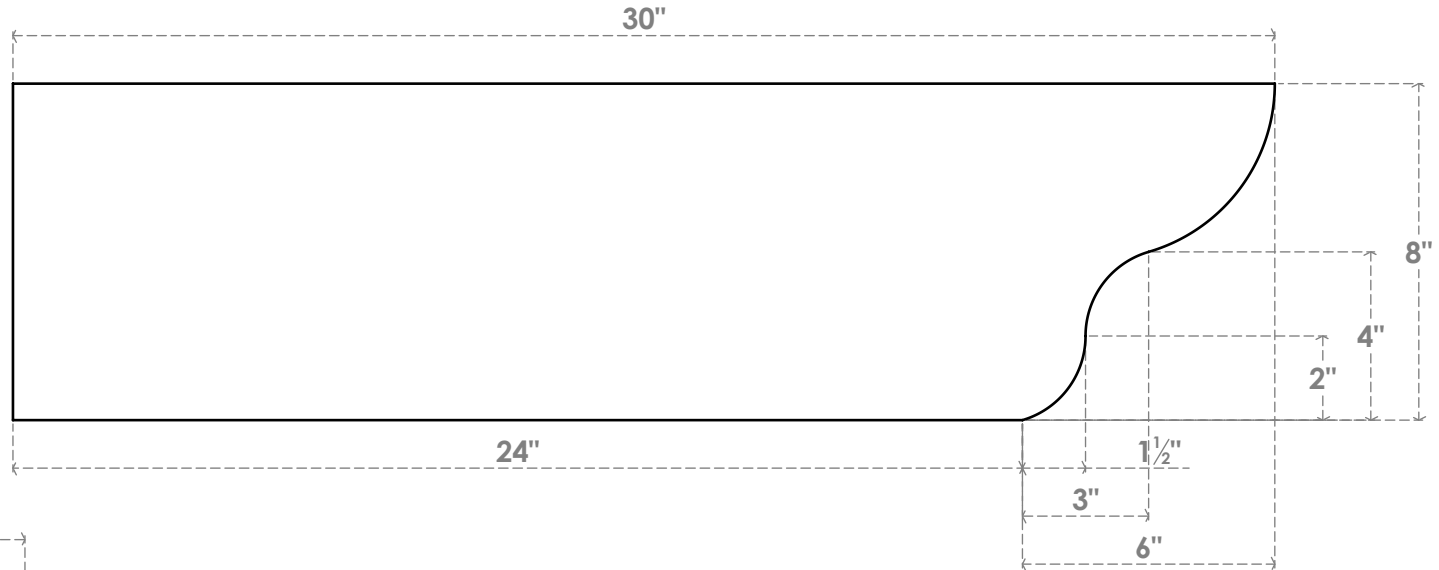

RFTP05X08X30GRN

5"W X 8"H X 30"L GREENSBORO ARCHITECTURAL GRADE PVC RAFTER TAIL

SIDE PROFILE

FRONT PROFILE

ISOMETRIC

EKENA
MILLWORK
2300 WEST MAIN ST.
CLARKSVILLE, TX 75426
TOLL FREE: 866-607-0453
WWW.EKENAMILLWORK.COM