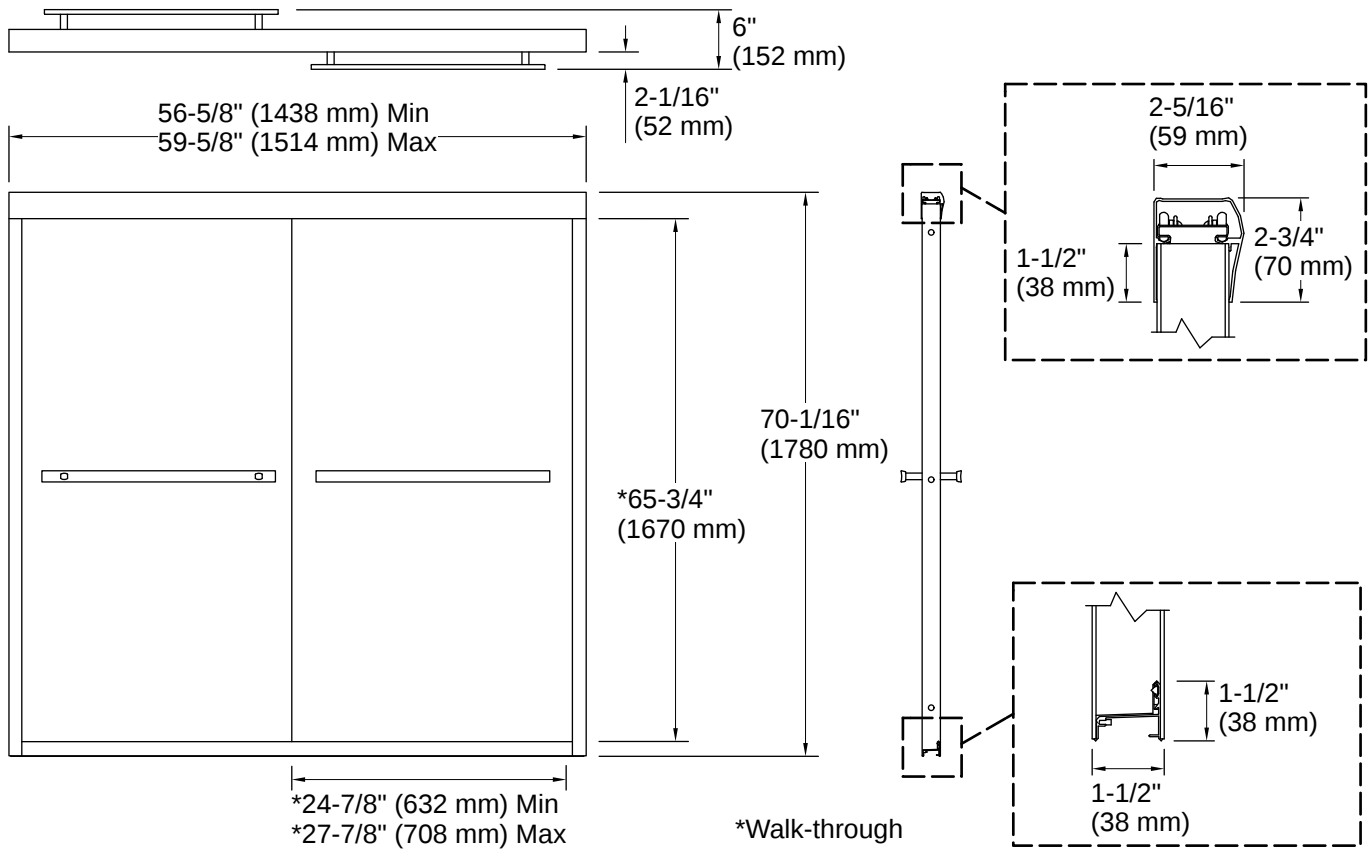

Installation

- Out-of-plumb adjustability simplifies installation
- Sliding shower door
- Not for use in hospitality

Installation Notes

Install this product according to the installation instructions.

The vertical opening should be a minimum of 71-13/16" (1824 mm) to allow for installation clearance.