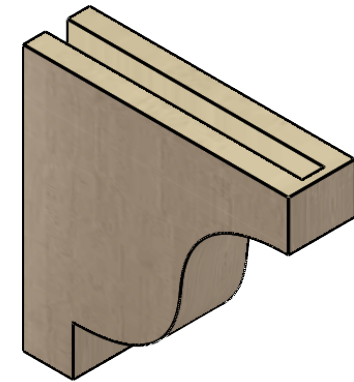

ITEM NUMBER: CORU03X12X12NEWRCPR

3"W X 12"D X 12"H SERIES 1 THIN NEWPORT ROUGH CEDAR TIMBERTHANE
FAUX WOOD CORBEL, PRIMED

SIDE PROFILE

FRONT PROFILE

ISOMETRIC

EKENA MILLWORK
2300 WEST MAIN ST.
CLARKSVILLE, TX 75426
TOLL FREE: 866-607-0453
WWW.EKENAMILLWORK.COM

NOTES

1. INSTALLATION TO BE COMPLETED IN ACCORDANCE WITH MANUFACTURER'S SPECIFICATIONS.
2. DRAWING MAY NOT BE TO SCALE
3. THIS DRAWING IS INTENDED FOR DESIGN AND PLANNING PURPOSES ONLY.
4. ALL INFORMATION CONTAINED HEREIN WAS CURRENT AT THE TIME OF DEVELOPMENT BUT MUST BE REVIEWED AND APPROVED BY THE PRODUCT MANUFACTURER TO BE CONSIDERED ACCURATE.
5. TIMBERTHANE ARCHITECTURAL PRODUCTS ARE MADE FROM HIGH DENSITY URETHANE AND COME FACTORY PRIMED