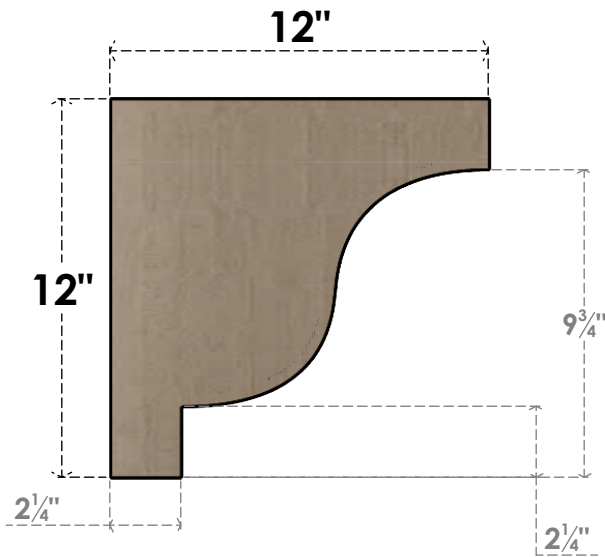

ITEM NUMBER: CORU03X12X12NEWRCPR

3"W X 12"D X 12"H SERIES 1 THIN NEWPORT ROUGH CEDAR TIMBERTHANE
FAUX WOOD CORBEL, PRIMED

SIDE PROFILE

FRONT PROFILE

ISOMETRIC

EKENA MILLWORK
2300 WEST MAIN ST.
CLARKSVILLE, TX 75426
TOLL FREE: 866-607-0453
WWW.EKENAMILLWORK.COM

NOTES

1. INSTALLATION TO BE COMPLETED IN ACCORDANCE WITH MANUFACTURER'S SPECIFICATIONS.
2. DRAWING MAY NOT BE TO SCALE
3. THIS DRAWING IS INTENDED FOR DESIGN AND PLANNING PURPOSES ONLY.
4. ALL INFORMATION CONTAINED HEREIN WAS CURRENT AT THE TIME OF DEVELOPMENT BUT MUST BE REVIEWED AND APPROVED BY THE PRODUCT MANUFACTURER TO BE CONSIDERED ACCURATE.
5. TIMBERTHANE ARCHITECTURAL PRODUCTS ARE MADE FROM HIGH DENSITY URETHANE AND COME FACTORY PRIMED