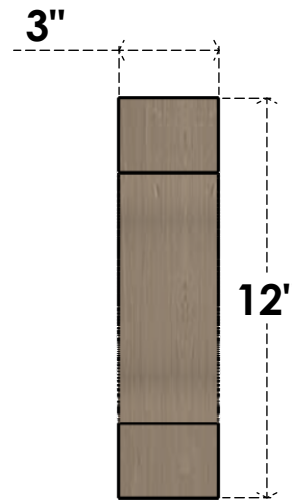

ITEM NUMBER: CORU03X12X12NEWRCPR

3"W X 12"D X 12"H SERIES 1 THIN NEWPORT ROUGH CEDAR TIMBERTHANE
FAUX WOOD CORBEL, PRIMED

SIDE PROFILE

FRONT PROFILE

ISOMETRIC

EKENA MILLWORK
2300 WEST MAIN ST.
CLARKSVILLE, TX 75426
TOLL FREE: 866-607-0453
WWW.EKENAMILLWORK.COM

NOTES

1. INSTALLATION TO BE COMPLETED IN ACCORDANCE WITH MANUFACTURER'S SPECIFICATIONS.
2. DRAWING MAY NOT BE TO SCALE
3. THIS DRAWING IS INTENDED FOR DESIGN AND PLANNING PURPOSES ONLY.
4. ALL INFORMATION CONTAINED HEREIN WAS CURRENT AT THE TIME OF DEVELOPMENT BUT MUST BE REVIEWED AND APPROVED BY THE PRODUCT MANUFACTURER TO BE CONSIDERED ACCURATE.
5. TIMBERTHANE ARCHITECTURAL PRODUCTS ARE MADE FROM HIGH DENSITY URETHANE AND COME FACTORY PRIMED