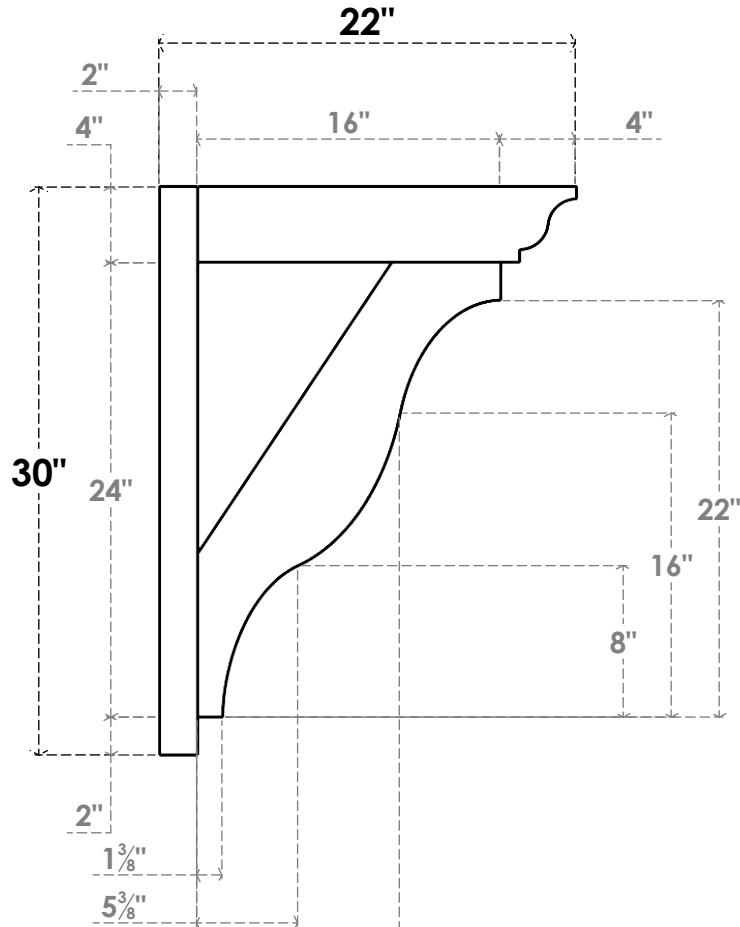

ITEM NUMBER: OUTUROC040X060X22000X30000X040X020X040FST04RCPR

4"W TOP X 6"W BACK X 22"D X 30"H X 4"T TOP X 2"T BACK TIMBERTHANE ROUGH CEDAR FUNSTON FAUX WOOD OPEN OUTLOOKER, TRADITIONAL TOP AND BLOCK BACK, 4"W CLOSED BRACE, PRIMED TAN

SIDE PROFILE

FRONT PROFILE

ISOMETRIC

GENERATED DATE : 07/06/2023

EKENA MILLWORK
2300 WEST MAIN ST.
CLARKSVILLE, TX 75426
TOLL FREE: 866-607-0453
WWW.EKENAMILLWORK.COM

NOTES

1. INSTALLATION TO BE COMPLETED IN ACCORDANCE WITH MANUFACTURER'S SPECIFICATIONS.
2. DRAWING MAY NOT BE TO SCALE
3. THIS DRAWING IS INTENDED FOR DESIGN AND PLANNING PURPOSES ONLY.
4. ALL INFORMATION CONTAINED HEREIN WAS CURRENT AT THE TIME OF DEVELOPMENT BUT MUST BE REVIEWED AND APPROVED BY THE PRODUCT MANUFACTURER TO BE CONSIDERED ACCURATE.
5. TIMBERTHANE ARCHITECTURAL PRODUCTS ARE MADE FROM HIGH DENSITY URETHANE AND COME FACTORY PRIMED