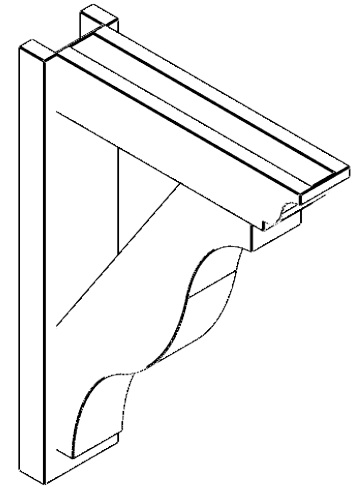

ITEM NUMBER: OUTUROC040X060X22000X30000X040X020X040FST04RCPR

4"W TOP X 6"W BACK X 22"D X 30"H X 4"T TOP X 2"T BACK TIMBERTHANE ROUGH CEDAR FUNSTON FAUX WOOD OPEN OUTLOOKER, TRADITIONAL TOP AND BLOCK BACK, 4"W CLOSED BRACE, PRIMED TAN

SIDE PROFILE

FRONT PROFILE

ISOMETRIC

GENERATED DATE : 07/06/2023

EKENA MILLWORK
2300 WEST MAIN ST.
CLARKSVILLE, TX 75426
TOLL FREE: 866-607-0453
WWW.EKENAMILLWORK.COM

NOTES

1. INSTALLATION TO BE COMPLETED IN ACCORDANCE WITH MANUFACTURER'S SPECIFICATIONS.
2. DRAWING MAY NOT BE TO SCALE
3. THIS DRAWING IS INTENDED FOR DESIGN AND PLANNING PURPOSES ONLY.
4. ALL INFORMATION CONTAINED HEREIN WAS CURRENT AT THE TIME OF DEVELOPMENT BUT MUST BE REVIEWED AND APPROVED BY THE PRODUCT MANUFACTURER TO BE CONSIDERED ACCURATE.
5. TIMBERTHANE ARCHITECTURAL PRODUCTS ARE MADE FROM HIGH DENSITY URETHANE AND COME FACTORY PRIMED