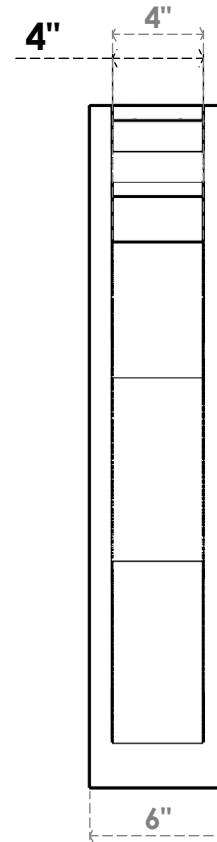

ITEM NUMBER: OUTUROC040X060X22000X30000X040X020X040FST04RCPR

4"W TOP X 6"W BACK X 22"D X 30"H X 4"T TOP X 2"T BACK TIMBERTHANE ROUGH CEDAR FUNSTON FAUX WOOD OPEN OUTLOOKER, TRADITIONAL TOP AND BLOCK BACK, 4"W CLOSED BRACE, PRIMED TAN

SIDE PROFILE

FRONT PROFILE

ISOMETRIC

GENERATED DATE : 07/06/2023

EKENA MILLWORK
2300 WEST MAIN ST.
CLARKSVILLE, TX 75426
TOLL FREE: 866-607-0453
WWW.EKENAMILLWORK.COM

NOTES

1. INSTALLATION TO BE COMPLETED IN ACCORDANCE WITH MANUFACTURER'S SPECIFICATIONS.
2. DRAWING MAY NOT BE TO SCALE
3. THIS DRAWING IS INTENDED FOR DESIGN AND PLANNING PURPOSES ONLY.
4. ALL INFORMATION CONTAINED HEREIN WAS CURRENT AT THE TIME OF DEVELOPMENT BUT MUST BE REVIEWED AND APPROVED BY THE PRODUCT MANUFACTURER TO BE CONSIDERED ACCURATE.
5. TIMBERTHANE ARCHITECTURAL PRODUCTS ARE MADE FROM HIGH DENSITY URETHANE AND COME FACTORY PRIMED