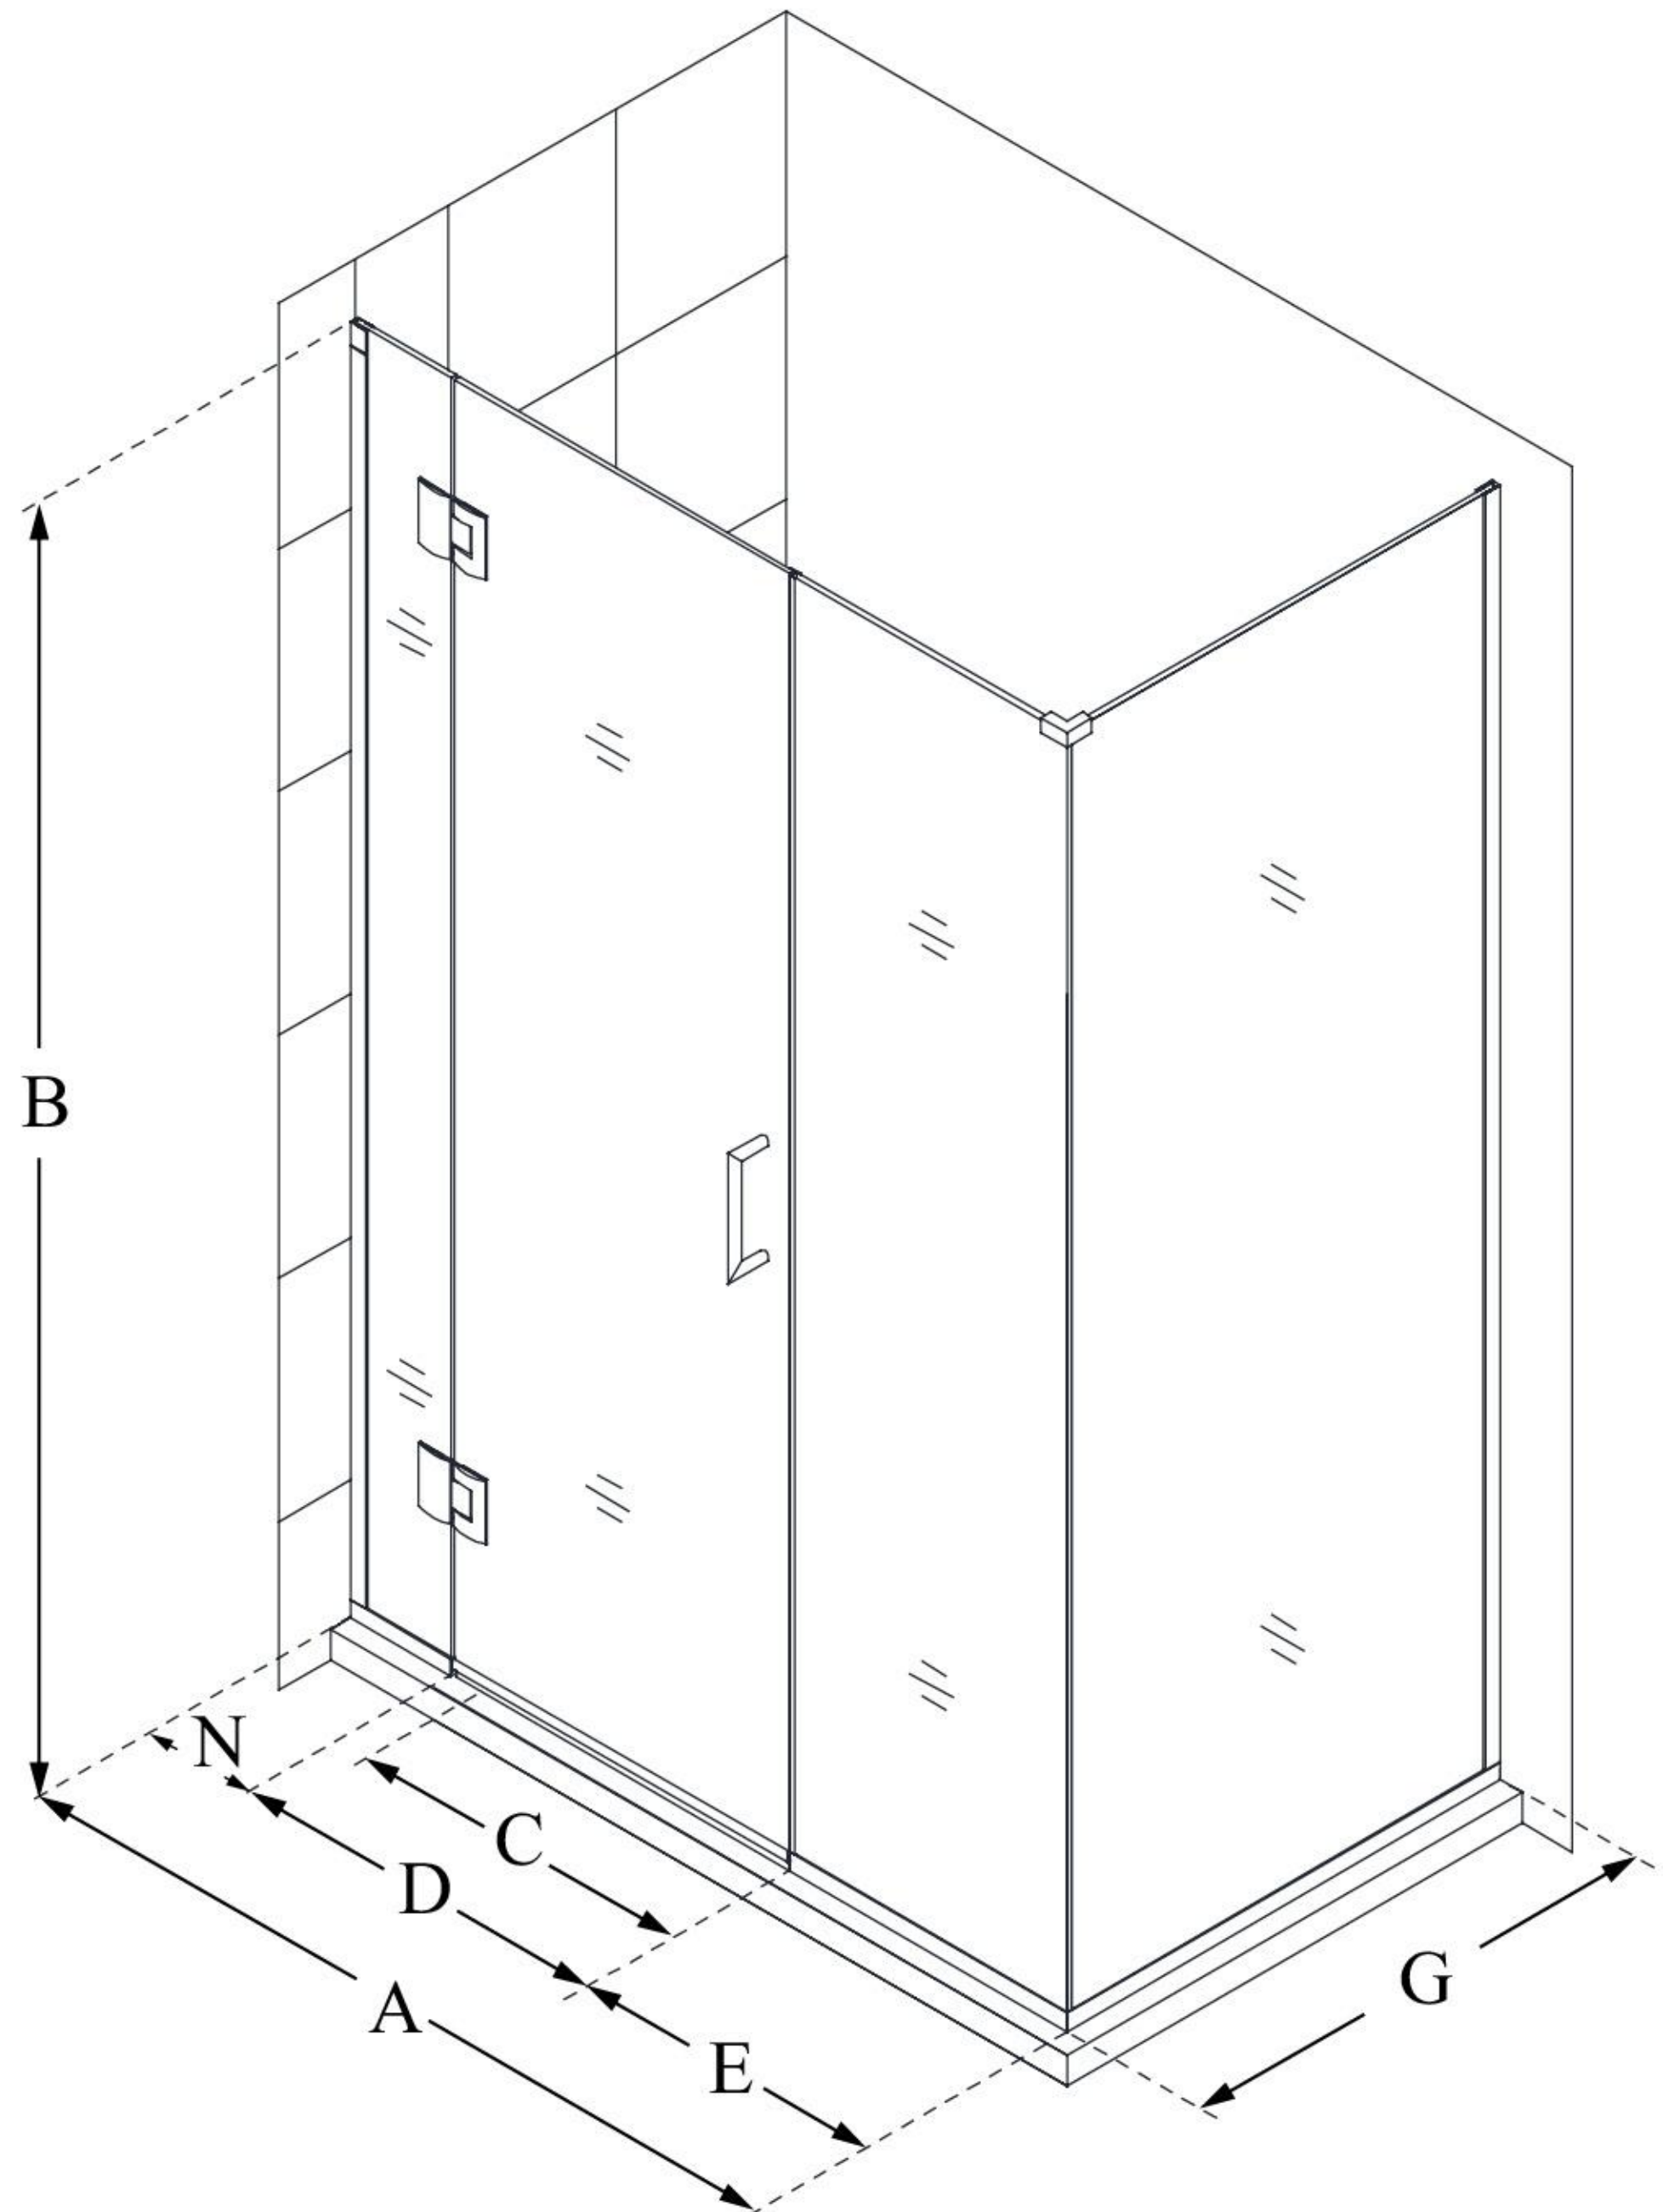

MODEL INFORMATION

E12614534

UNIDOOR-X

DreamLine Unidoor-X 46 1/2 in. W x 34 3/8 in. D x 72 in. H Frameless Hinged Shower Enclosure, Clear Glass

SWING DOOR

CONFIGURATION DIMENSIONS:

A: 46 1/2 in.

MODEL WIDTH

B: 72 in.

MODEL HEIGHT

C: 25 in.

ACCESS WIDTH

D: 26 in.

DOOR WIDTH

E: 14 1/2 in.

INLINE PANEL WIDTH

G: 34 3/8 in.

RETURN PANEL WIDTH

N: 6 in.

HINGE PANEL WIDTH

DreamLine reserves the right to update or modify the hardware or materials pictured without prior notice for the purpose of product improvement and customer satisfaction.