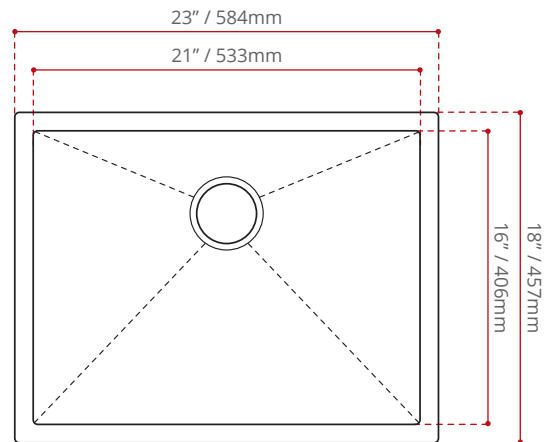

DESCRIPTION:

- Single bowl kitchen sink.
- 10° Radius .
- T-304 Stainless steel.
- **18 Gauge.**
- **Off-set Back Drain location.**
- Handcrafted from a panel of stainless steel.
- Drain groove design.
- StoneGuard undercoated over rubber pad.
- C/W Basket strainers included.
- Finish: Satin.
- Install: undermount

MINIMUM CABINET SIZE:

25" / 635mm

SINK GRID OPTIONS

BG5240
(NOT INCLUDED)

SHIPPING INFORMATION:

- **Length:** 25" / 635mm
- **Width:** 20" / 508mm
- **Height:** 13.5" / 343mm
- **Net Weight:** 10 kg / 22 lbs.
- **Gross Weight:** 13 kg / 29 lbs.

DISCLAIMER:
Measurements may vary $\pm \frac{1}{4}$ "
(Diagram Not to scale)