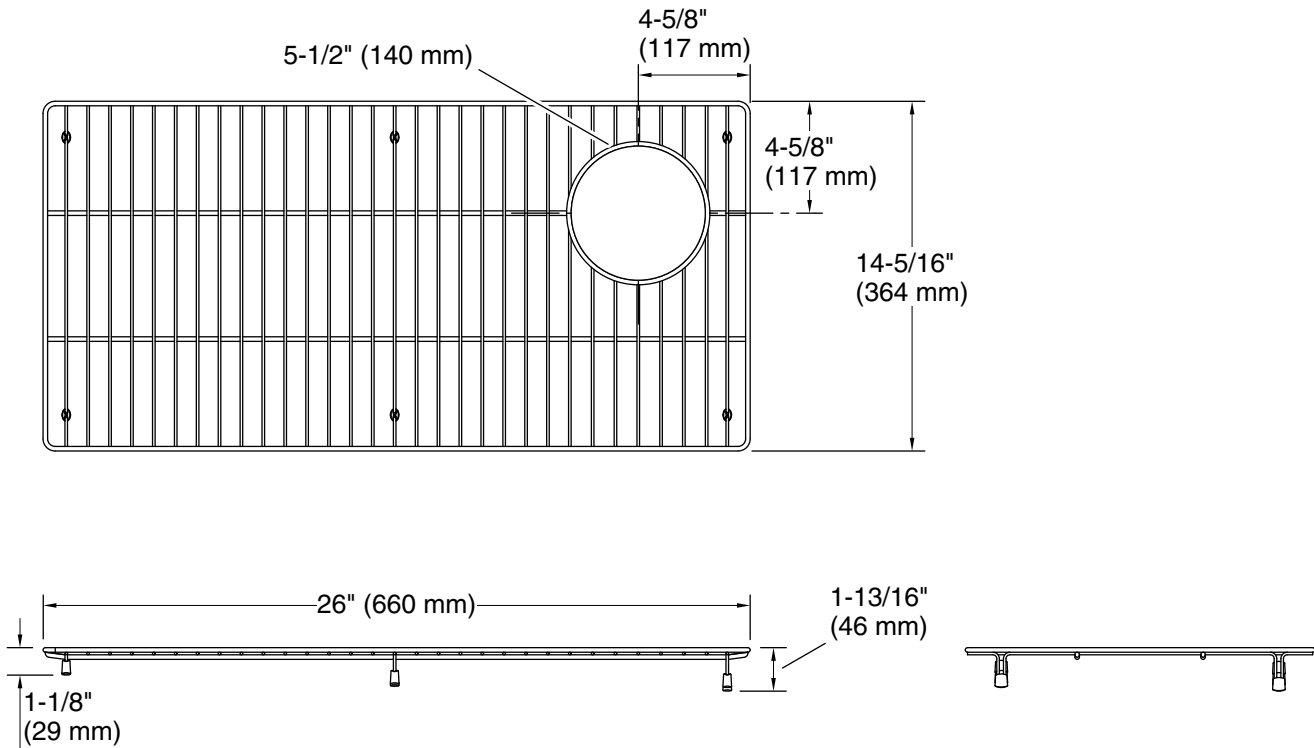

Color tiles intended for reference only.

Color	Code	Description
	ST	Stainless Steel

Technical Information

All product dimensions are nominal.

Material: Stainless Steel

Notes

Install this product according to the installation instructions.