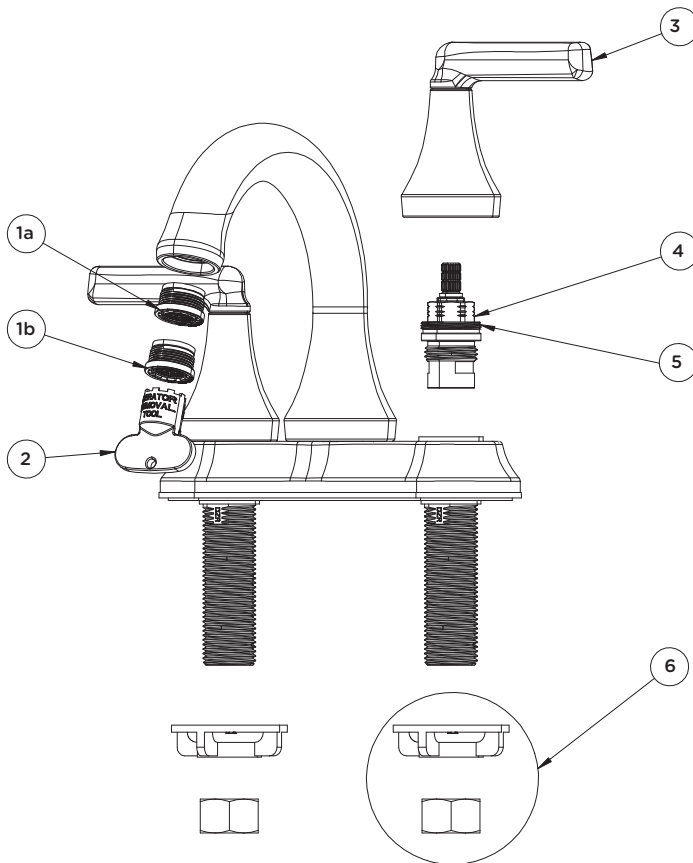

# Centerset Lavatory Faucet Parts Breakdown Document

## Model Numbers

□ **SLC5912PP:** Centerset Lavatory Faucet

## Parts Breakdown

#	Description	Part Number
<b>1a</b>	1.0 GPM Aerator	FLR13610
<b>1b</b>	0.5 GPM Aerator	FLR13605
<b>2</b>	Aerator Removal Tool	RL341
<b>3</b>	Handle Trim Kit	R362
<b>4</b>	Hot Cartridge	RL180H
<b>5</b>	Cold Cartridge	RL180C
<b>6</b>	Mounting Hardware	RL020
<b>7</b>	Push-Pop Drain	RL324*