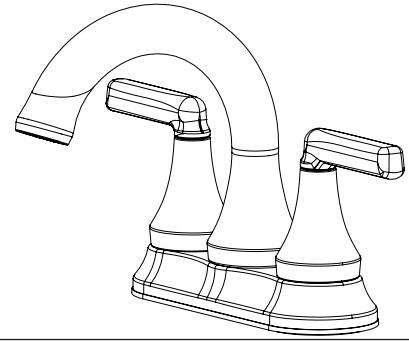

# Centerset Lavatory Faucet Parts Breakdown Document

## Model Numbers

□ **SLC5912PP:** Centerset Lavatory Faucet

## Parts Breakdown

#	Description	Part Number
<b>1a</b>	1.0 GPM Aerator	FLR13610
<b>1b</b>	0.5 GPM Aerator	FLR13605
<b>2</b>	Aerator Removal Tool	RL341
<b>3</b>	Handle Trim Kit	R362
<b>4</b>	Hot Cartridge	RL180H
<b>5</b>	Cold Cartridge	RL180C
<b>6</b>	Mounting Hardware	RL020
<b>7</b>	Push-Pop Drain	RL324*