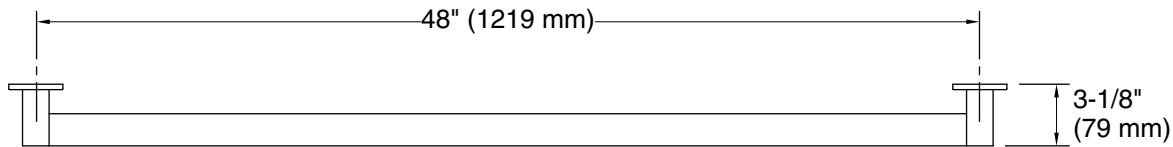

Technical Information

All product dimensions are nominal.

Material: Zinc, Stainless Steel, Plastic

Notes

Install this product according to the installation instructions.

ADA, CSA B651 compliant when installed to the specific requirements of these regulations.