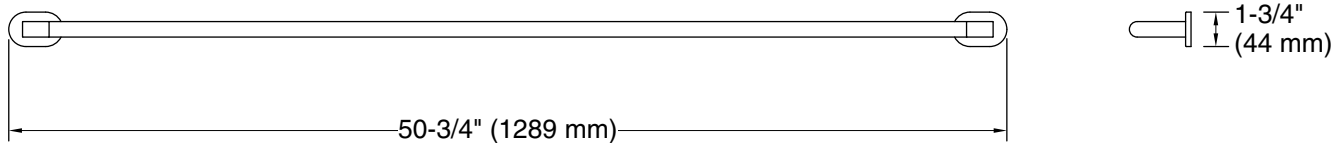

Technical Information

All product dimensions are nominal.

Material: Zinc, Stainless Steel, Plastic

Notes

Install this product according to the installation instructions.

ADA, CSA B651 compliant when installed to the specific requirements of these regulations.