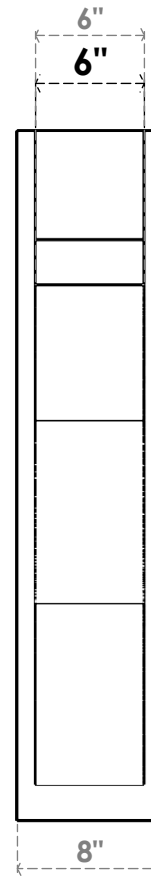

ITEM NUMBER: OUTUROC060X080X26000X38000X060X020X060FST44RCPR

6"W TOP X 8"W BACK X 26"D X 38"H X 6"T TOP X 2"T BACK TIMBERTHANE ROUGH CEDAR FUNSTON FAUX WOOD OPEN OUTLOOKER, BLOCK TOP AND BACK, 6"W CLOSED BRACE, PRIMED TAN

SIDE PROFILE

FRONT PROFILE

ISOMETRIC

GENERATED DATE : 07/06/2023

EKENA MILLWORK
2300 WEST MAIN ST.
CLARKSVILLE, TX 75426
TOLL FREE: 866-607-0453
WWW.EKENAMILLWORK.COM

NOTES

1. INSTALLATION TO BE COMPLETED IN ACCORDANCE WITH MANUFACTURER'S SPECIFICATIONS.
2. DRAWING MAY NOT BE TO SCALE
3. THIS DRAWING IS INTENDED FOR DESIGN AND PLANNING PURPOSES ONLY.
4. ALL INFORMATION CONTAINED HEREIN WAS CURRENT AT THE TIME OF DEVELOPMENT BUT MUST BE REVIEWED AND APPROVED BY THE PRODUCT MANUFACTURER TO BE CONSIDERED ACCURATE.
5. TIMBERTHANE ARCHITECTURAL PRODUCTS ARE MADE FROM HIGH DENSITY URETHANE AND COME FACTORY PRIMED