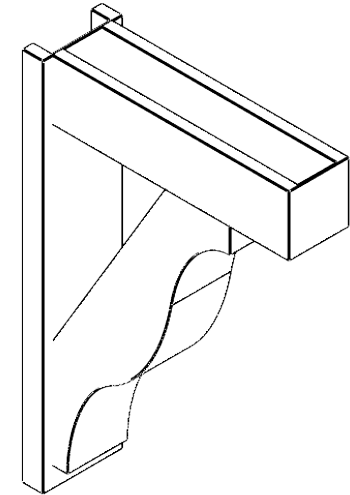

ITEM NUMBER: OUTUROC060X080X26000X38000X060X020X060FST44RCPR

6"W TOP X 8"W BACK X 26"D X 38"H X 6"T TOP X 2"T BACK TIMBERTHANE ROUGH CEDAR FUNSTON FAUX WOOD OPEN OUTLOOKER, BLOCK TOP AND BACK, 6"W CLOSED BRACE, PRIMED TAN

SIDE PROFILE

FRONT PROFILE

ISOMETRIC

GENERATED DATE : 07/06/2023

EKENA MILLWORK
2300 WEST MAIN ST.
CLARKSVILLE, TX 75426
TOLL FREE: 866-607-0453
WWW.EKENAMILLWORK.COM

NOTES

1. INSTALLATION TO BE COMPLETED IN ACCORDANCE WITH MANUFACTURER'S SPECIFICATIONS.
2. DRAWING MAY NOT BE TO SCALE
3. THIS DRAWING IS INTENDED FOR DESIGN AND PLANNING PURPOSES ONLY.
4. ALL INFORMATION CONTAINED HEREIN WAS CURRENT AT THE TIME OF DEVELOPMENT BUT MUST BE REVIEWED AND APPROVED BY THE PRODUCT MANUFACTURER TO BE CONSIDERED ACCURATE.
5. TIMBERTHANE ARCHITECTURAL PRODUCTS ARE MADE FROM HIGH DENSITY URETHANE AND COME FACTORY PRIMED