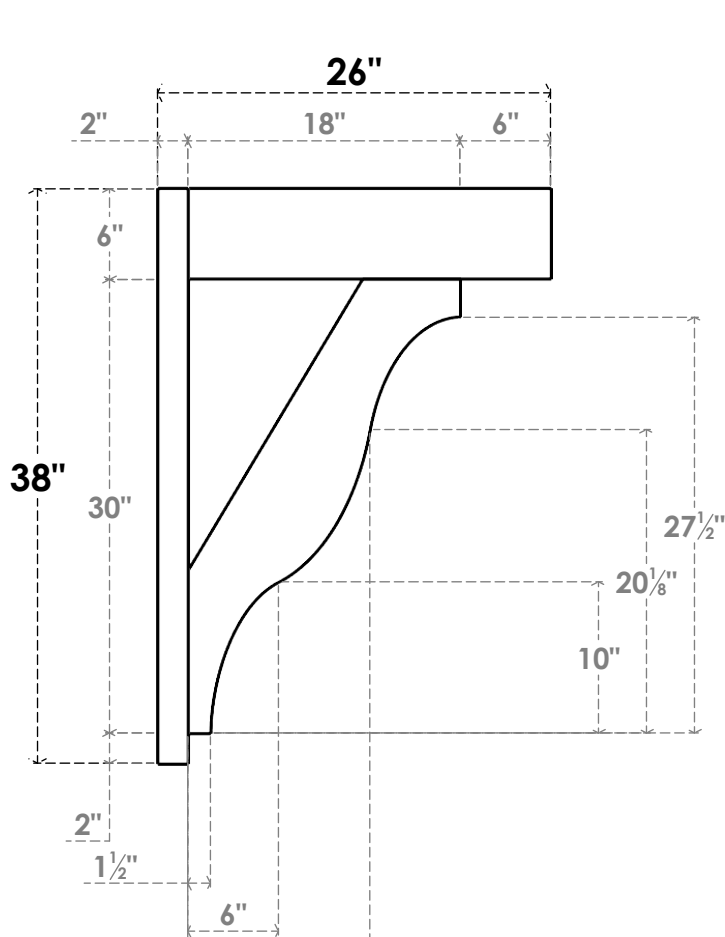

ITEM NUMBER: OUTUROC060X080X26000X38000X060X020X060FST44RCPR

6"W TOP X 8"W BACK X 26"D X 38"H X 6"T TOP X 2"T BACK TIMBERTHANE ROUGH CEDAR FUNSTON FAUX WOOD OPEN OUTLOOKER, BLOCK TOP AND BACK, 6"W CLOSED BRACE, PRIMED TAN

SIDE PROFILE

FRONT PROFILE

ISOMETRIC

GENERATED DATE : 07/06/2023

EKENA MILLWORK
2300 WEST MAIN ST.
CLARKSVILLE, TX 75426
TOLL FREE: 866-607-0453
WWW.EKENAMILLWORK.COM

NOTES

1. INSTALLATION TO BE COMPLETED IN ACCORDANCE WITH MANUFACTURER'S SPECIFICATIONS.
2. DRAWING MAY NOT BE TO SCALE
3. THIS DRAWING IS INTENDED FOR DESIGN AND PLANNING PURPOSES ONLY.
4. ALL INFORMATION CONTAINED HEREIN WAS CURRENT AT THE TIME OF DEVELOPMENT BUT MUST BE REVIEWED AND APPROVED BY THE PRODUCT MANUFACTURER TO BE CONSIDERED ACCURATE.
5. TIMBERTHANE ARCHITECTURAL PRODUCTS ARE MADE FROM HIGH DENSITY URETHANE AND COME FACTORY PRIMED