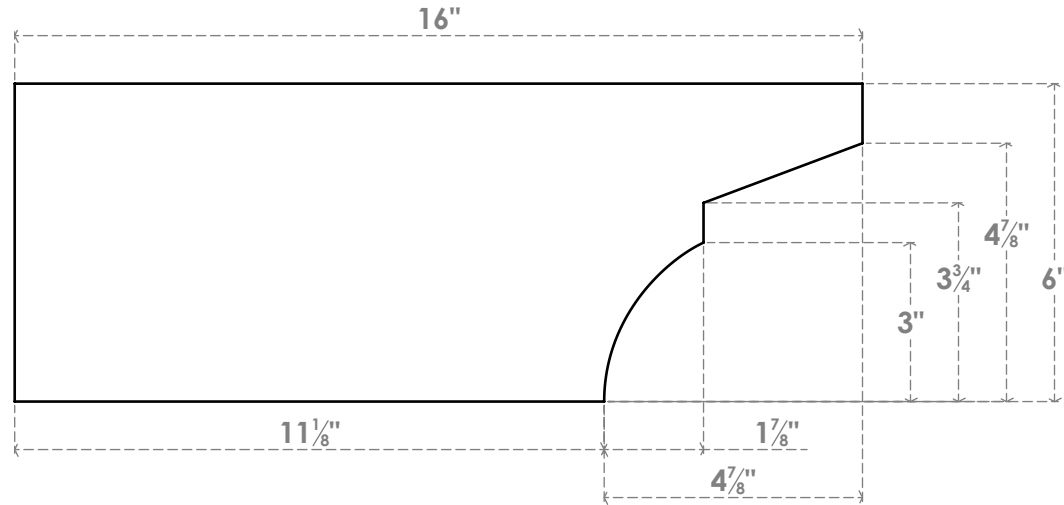

# RFTP06X06X16MON

6"W X 6"H X 16"L MONTEREY ARCHITECTURAL GRADE PVC RAFTER TAIL

SIDE PROFILE

FRONT PROFILE

ISOMETRIC

EKENA MILLWORK  
 2300 WEST MAIN ST.  
 CLARKSVILLE, TX 75426  
 TOLL FREE: 866-607-0453  
 WWW.EKENAMILLWORK.COM