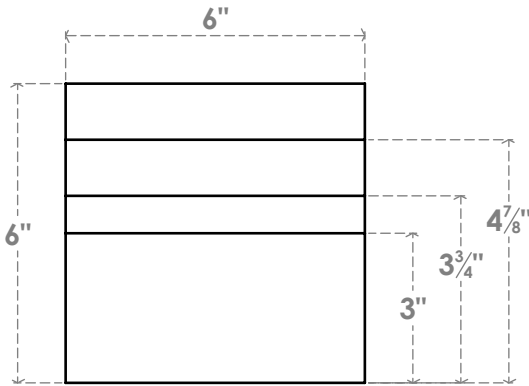

# RFTP06X06X16MON

6"W X 6"H X 16"L MONTEREY ARCHITECTURAL GRADE PVC RAFTER TAIL

SIDE PROFILE

FRONT PROFILE

ISOMETRIC

EKENA MILLWORK  
 2300 WEST MAIN ST.  
 CLARKSVILLE, TX 75426  
 TOLL FREE: 866-607-0453  
 WWW.EKENAMILLWORK.COM