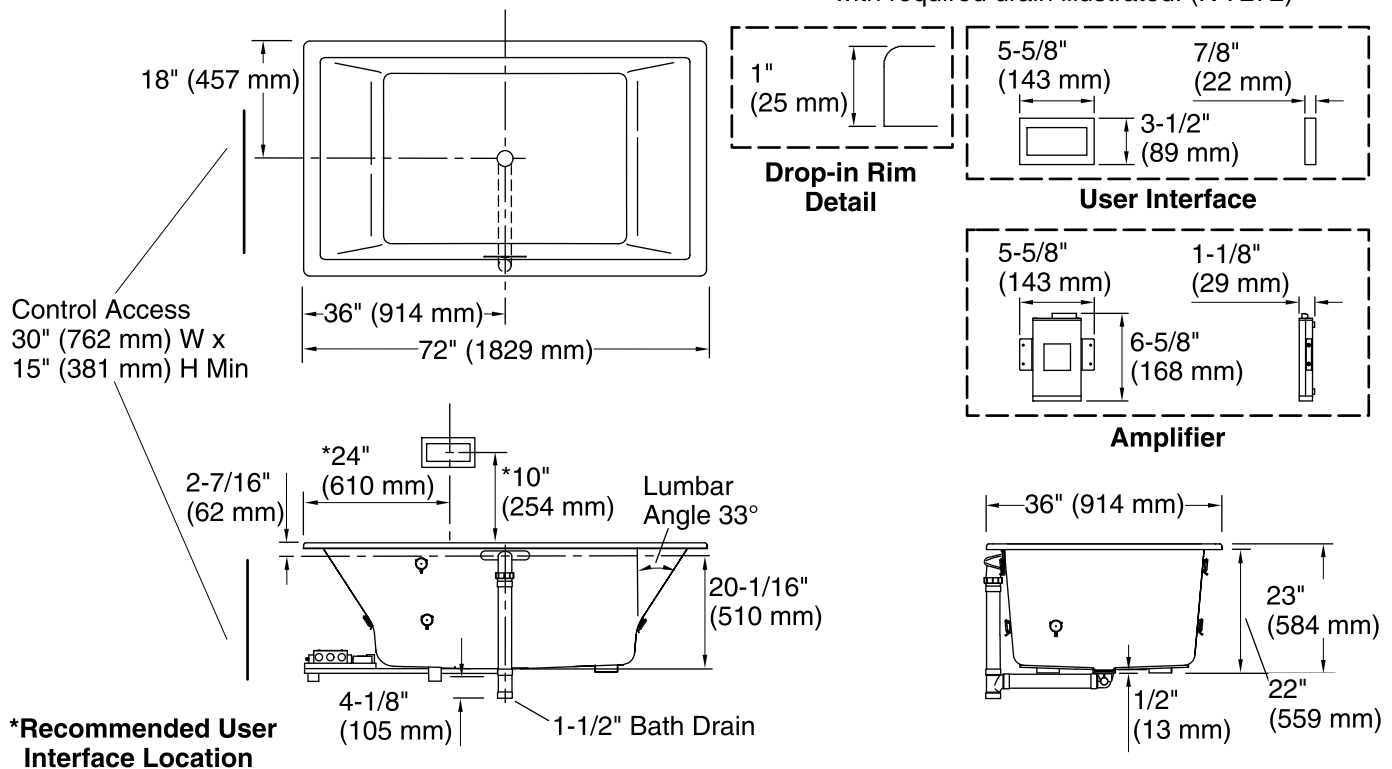

9-28-2018 10:00

THE BOLD LOOK  
OF **KOHLER**®

No change in measurements if connected with required drain illustrated. (K-7272)

### Technical Information

All product dimensions are nominal.

Installation:	Drop-in, Under-mount
Drain location:	Center
Basin area, bottom:	45-3/4" x 25-15/16" (1162 mm x 659 mm)
Basin area, top:	65-3/8" x 29-5/16" (1661 mm x 745 mm)
Weight:	92 lbs (41.7 kg)
Minimum floor load:	59 lbs/ft <sup>2</sup> (288.1 kg/m <sup>2</sup> )
Water depth:	19-7/16" (494 mm)
Water capacity:	112 gal (424 L)
Cutout:	Drop-in, 71-1/2" x 35-1/2" (1816 mm x 902 mm)
Electrical component rating:	Amplifier: 120 V, 50/60 Hz Heated Surface: 120 V, 0.5 A, 50/60 Hz, 65 W
Minimum flat for door:	2-3/4" (69 mm)