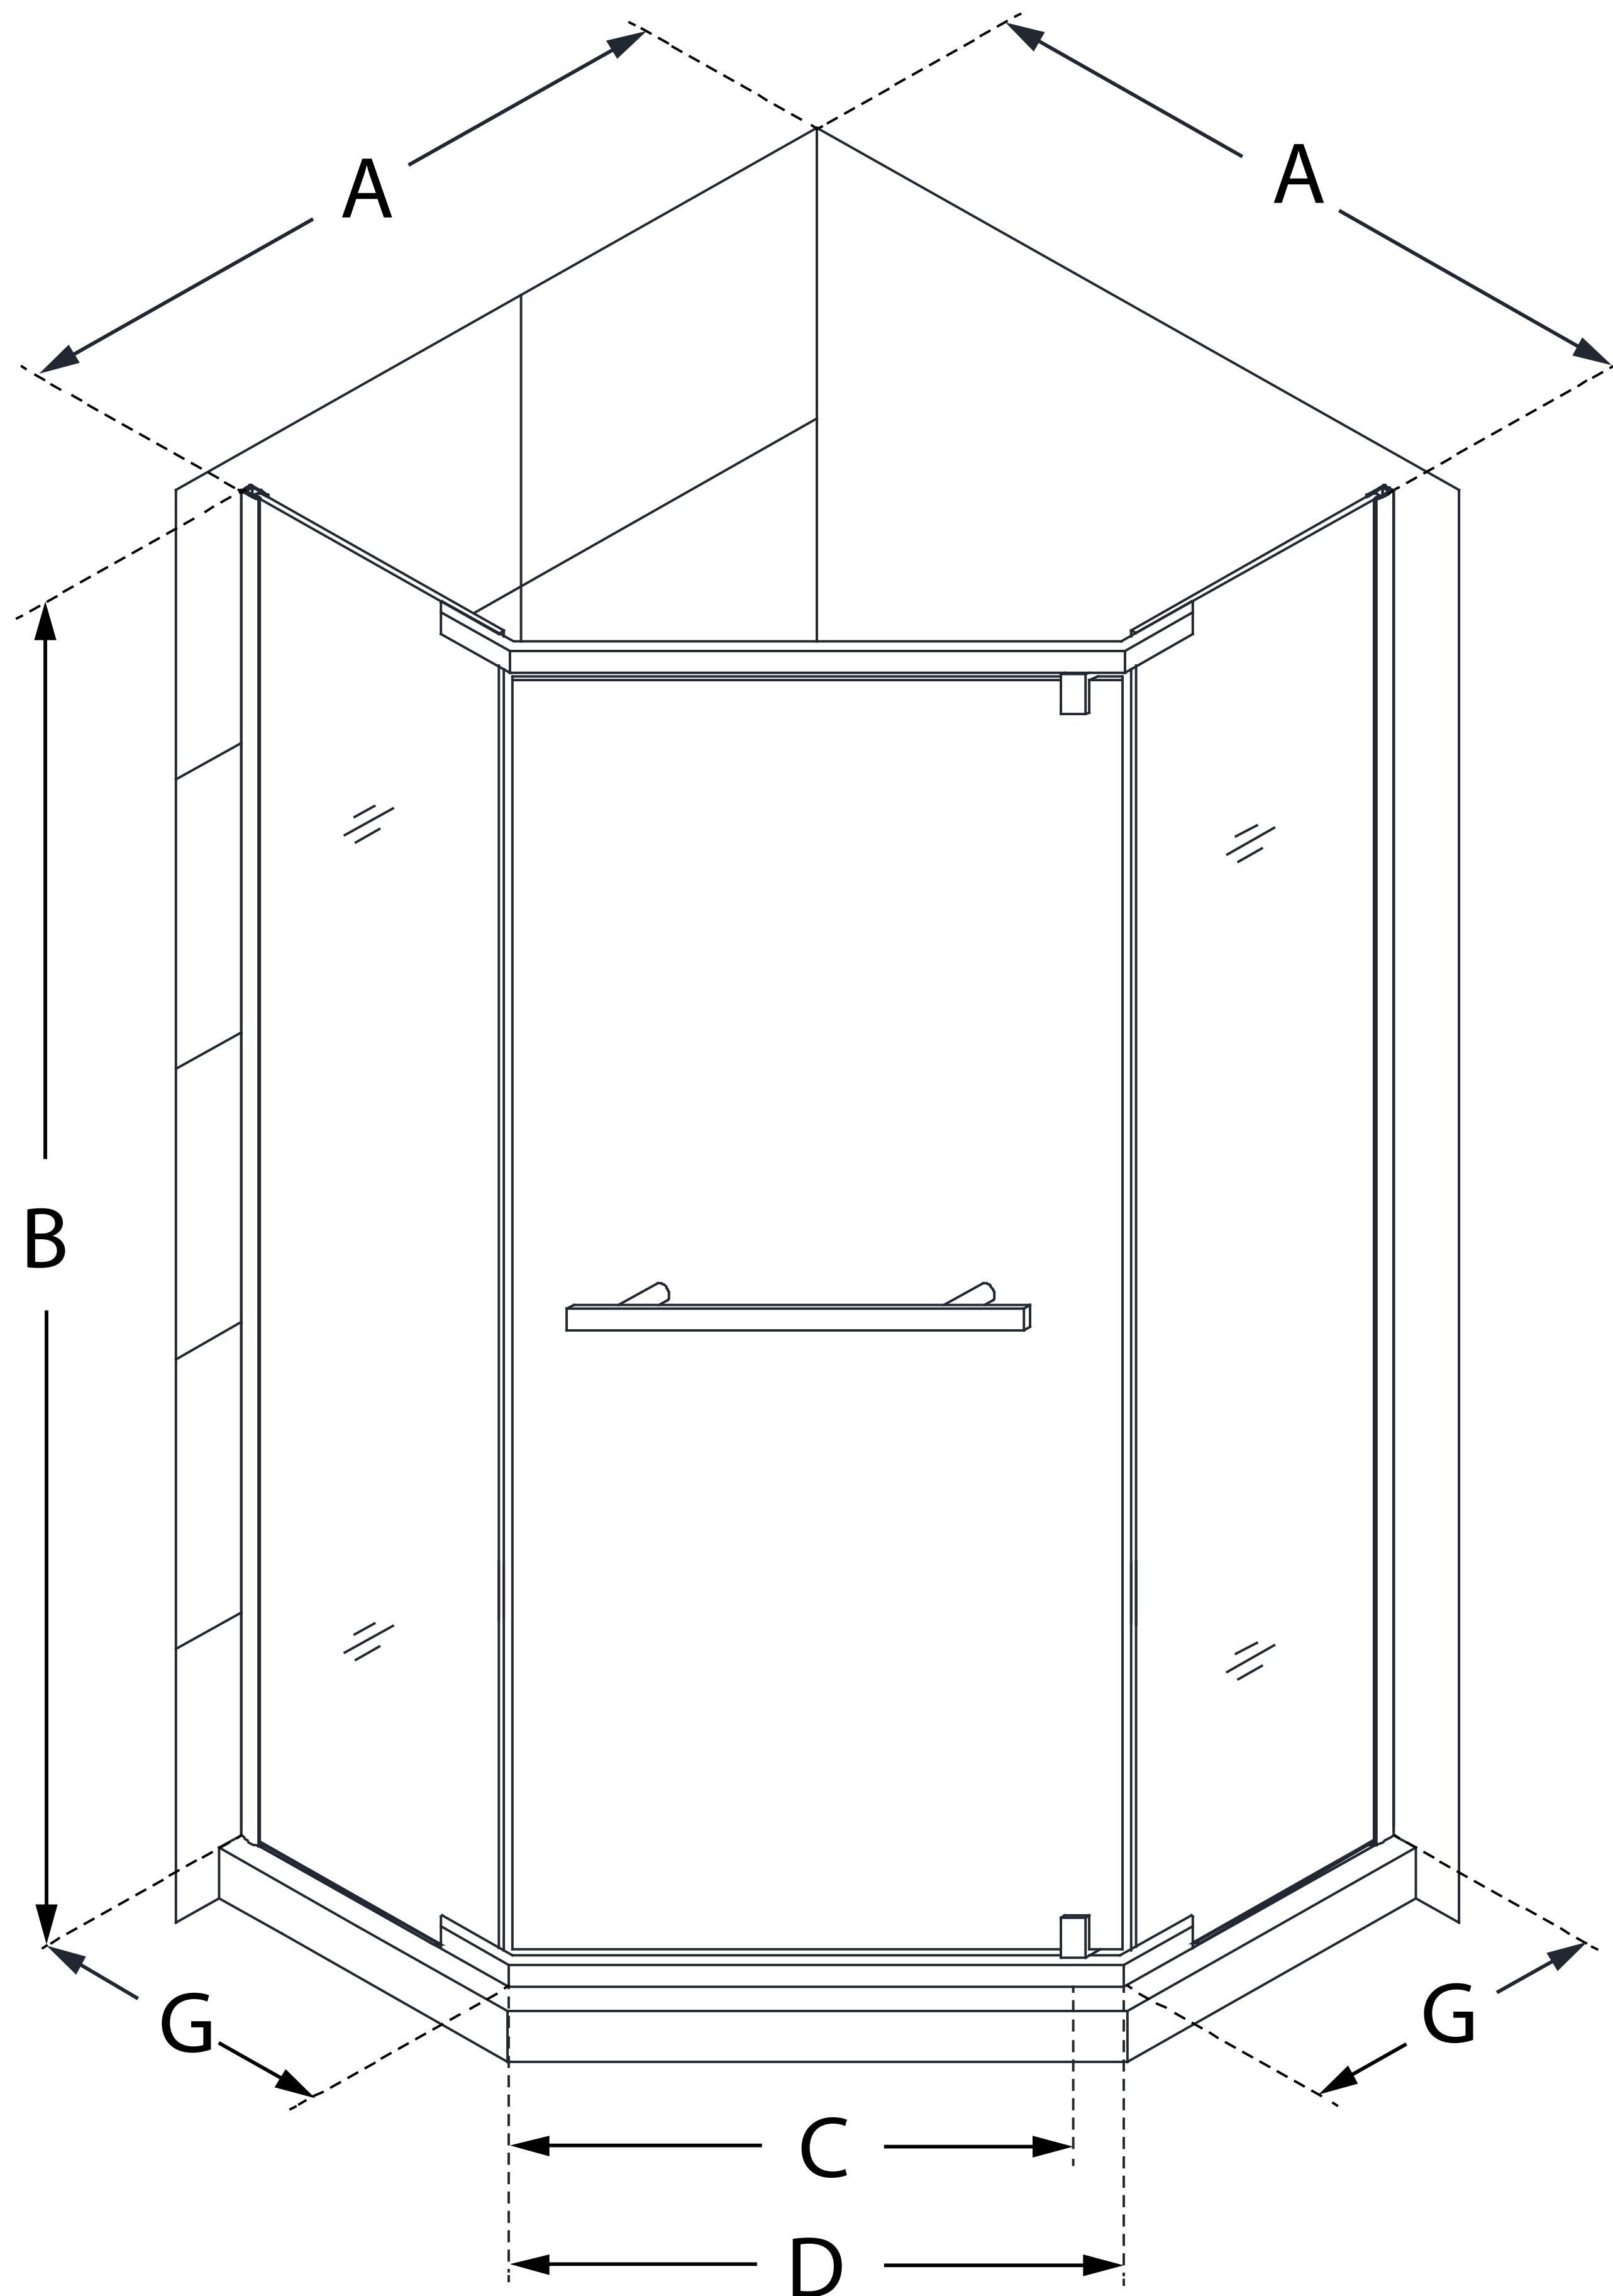

SHEN-2138380

PRISM

DreamLine Prism 38 1/8 in. x 38 1/8 in. x 72 in. Frameless Pivot Shower Enclosure

PIVOT DOOR

CONFIGURATION DIMENSIONS:

A: 38 1/8 in.

MODEL WIDTH

B: 72 in.

MODEL HEIGHT

C: 22 3/16 in.

ACCESS WIDTH

D: 25 in.

DOOR WIDTH

A: 38 1/8 in.

MODEL DEPTH

G: 21 1/16 in.

SIDE PANEL WIDTH

DreamLine reserves the right to update or modify the hardware or materials pictured without prior notice for the purpose of product improvement and customer satisfaction.