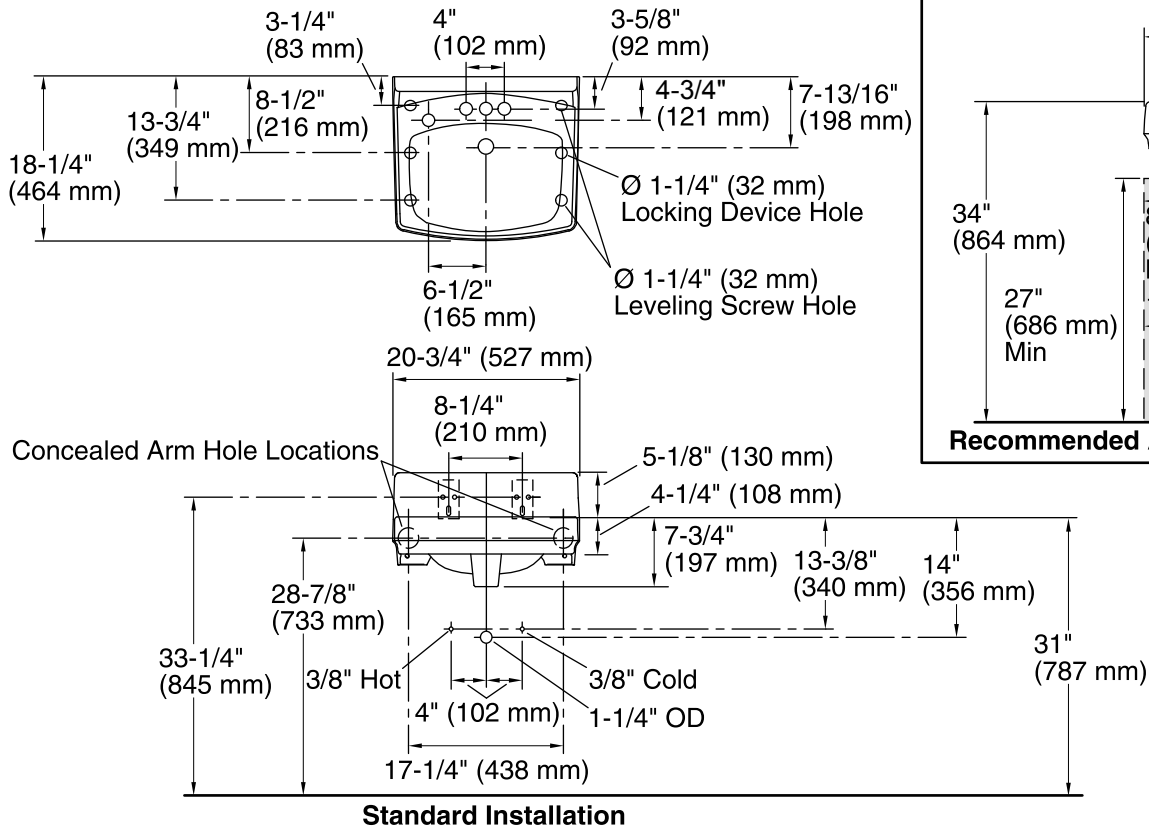

Technical Information

All product dimensions are nominal.

Bowl configuration:	Single
Installation:	Wall-mount
Bowl area (Center)	Length: 10" (254 mm) Width: 15" (381 mm) With overflow: Yes Water depth: 3-1/4" (83 mm)
Number of deck holes:	4
Faucet hole(s):	1-1/4" (32 mm)
Soap/Lotion hole:	1-1/4" (32 mm)
Drain hole:	1-3/4" (44 mm)

Notes

Install this product according to the installation instructions.

ADA compliant when installed to the specific requirements of these regulations.