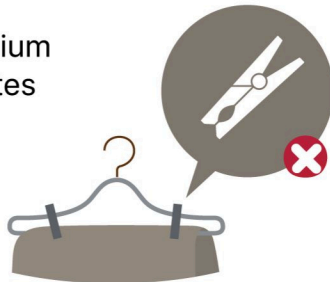

Washing

Wash by Hand or
With Delicate Cycle

Wash & Rinse in Cold Water,
Minimal Detergent

Remove Immediately
After Spin Cycle

5 mins

Tumble Dry on Medium
or Low for 5 Minutes

Drying

Gentle Stretch and
Hang to Finish Drying

Do Not Hang with
Clothespins

Do Not Iron