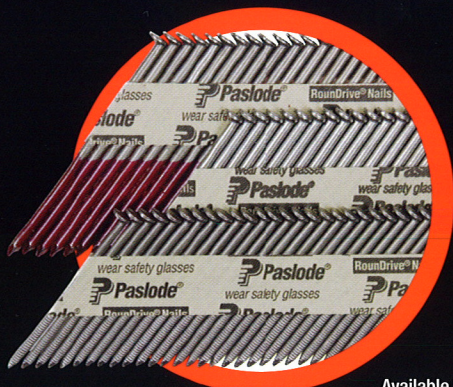

 **Paslode**<sup>®</sup>

**NEW and  
IMPROVED!**

***RoundDrive***<sup>®</sup> ***30° Paper Tape Nails***

Now with ***improved drive performance***  
and ***more nails per strip***

Reinforced nail heads and tighter spacing

Available in brite sizes 2" - 3-1/4"

Look for Paslode's new high impact boxes

**NEW and IMPROVED!**

# RoundDrive® 30° Paper Tape Nails

**Improved nail performance and more nails per strip**

- New, reinforced full round head design for **better drive performance** in the hardest materials
- 10% more nails per strip means **less reloading**
- Rigid and compact strips are **more durable** and easier to handle