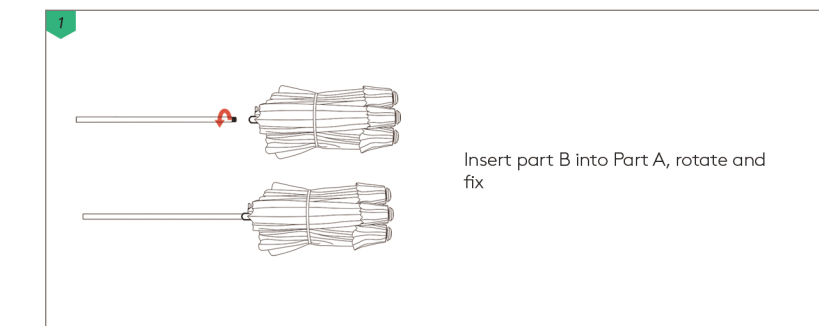

Parts		DESCRIPTION	QTY
A		Umbrella frame	1
B		Lower pole	1

Scan the QR code for assembly videos

PRODUCT ASSEMBLY

WARRANTY

1-YEAR Warranty Program

1 For a period of one (1) years after date of purchase, the Manufacturer will either repair or replace defective components in accordance with this Limited Warranty. This warranty is between the Manufacturer and the original purchaser and is valid only when accompanied by the original purchaser's sales receipt showing original date of purchase and location of purchase. Replacements under this warranty revert back to the date of original purchase for future warranty.