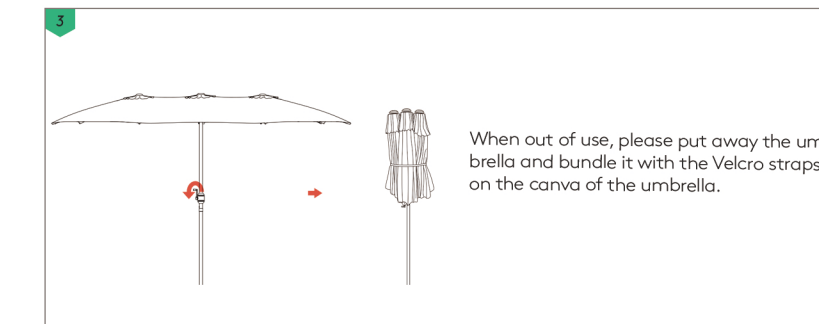

Parts		DESCRIPTION	QTY
A		Umbrella frame	1
B		Lower pole	1

Scan the QR code for assembly videos

PRODUCT ASSEMBLY

WARRANTY

1-YEAR Warranty Program

1 For a period of one (1) years after date of purchase, the Manufacturer will either repair or replace defective components in accordance with this Limited Warranty. This warranty is between the Manufacturer and the original purchaser and is valid only when accompanied by the original purchaser's sales receipt showing original date of purchase and location of purchase. Replacements under this warranty revert back to the date of original purchase for future warranty.