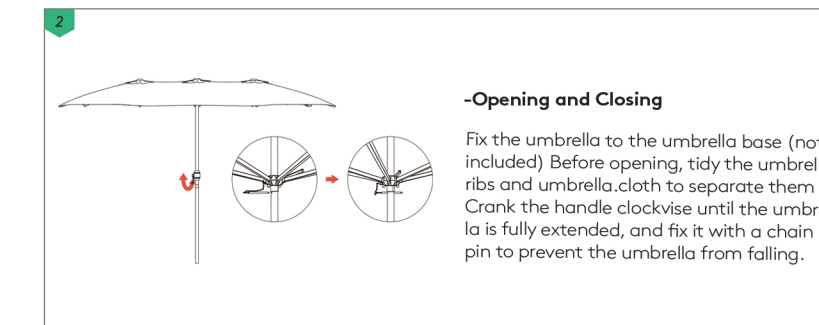

Parts		DESCRIPTION	QTY
A		Umbrella frame	1
B		Lower pole	1

Scan the QR code for assembly videos

PRODUCT ASSEMBLY

WARRANTY

1-YEAR Warranty Program

1 For a period of one (1) years after date of purchase, the Manufacturer will either repair or replace defective components in accordance with this Limited Warranty. This warranty is between the Manufacturer and the original purchaser and is valid only when accompanied by the original purchaser's sales receipt showing original date of purchase and location of purchase. Replacements under this warranty revert back to the date of original purchase for future warranty.