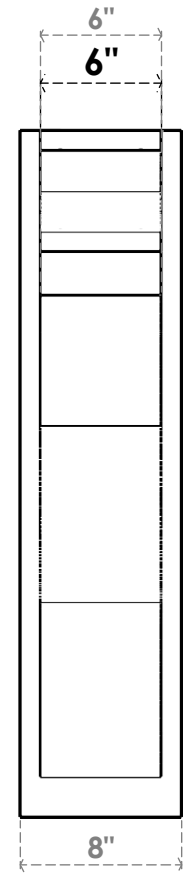

ITEM NUMBER: OUTUROC060X080X28000X34000X060X020X060FST04RCPR

6"W TOP X 8"W BACK X 28"D X 34"H X 6"T TOP X 2"T BACK TIMBERTHANE ROUGH CEDAR FUNSTON FAUX WOOD OPEN OUTLOOKER, TRADITIONAL TOP AND BLOCK BACK, 6"W CLOSED BRACE, PRIMED TAN

EKENA MILLWORK
2300 WEST MAIN ST.
CLARKSVILLE, TX 75426
TOLL FREE: 866-607-0453
WWW.EKENAMILLWORK.COM

NOTES

1. INSTALLATION TO BE COMPLETED IN ACCORDANCE WITH MANUFACTURER'S SPECIFICATIONS.
2. DRAWING MAY NOT BE TO SCALE
3. THIS DRAWING IS INTENDED FOR DESIGN AND PLANNING PURPOSES ONLY.
4. ALL INFORMATION CONTAINED HEREIN WAS CURRENT AT THE TIME OF DEVELOPMENT BUT MUST BE REVIEWED AND APPROVED BY THE PRODUCT MANUFACTURER TO BE CONSIDERED ACCURATE.
5. TIMBERTHANE ARCHITECTURAL PRODUCTS ARE MADE FROM HIGH DENSITY URETHANE AND COME FACTORY PRIMED