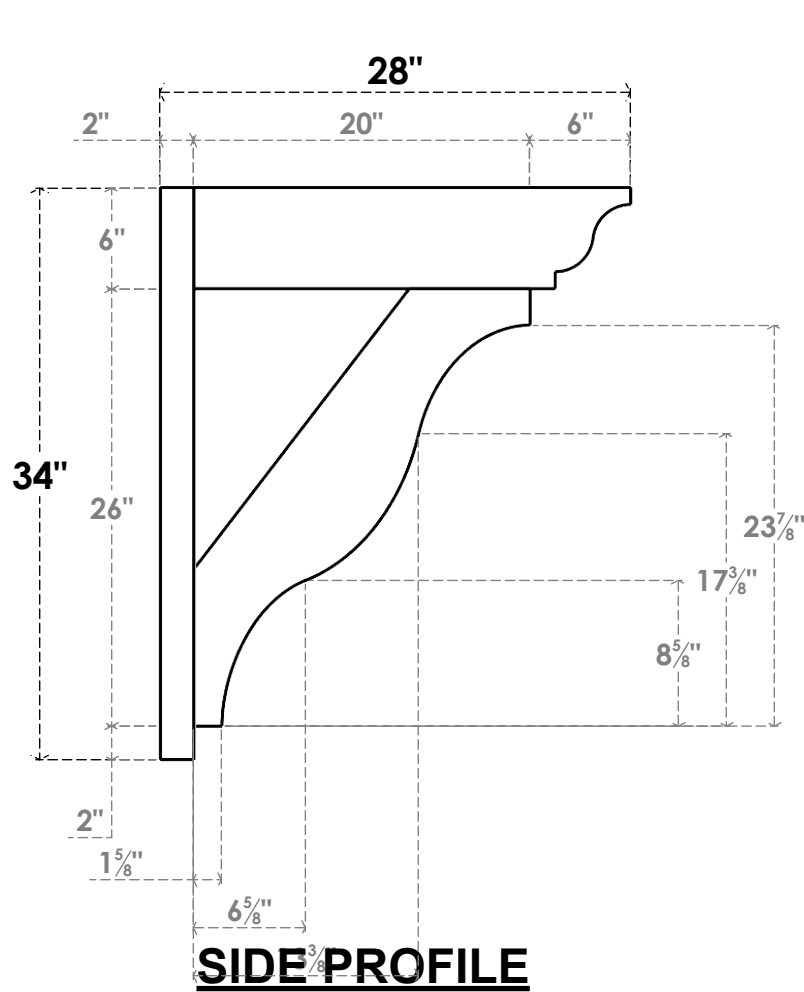

ITEM NUMBER: OUTUROC060X080X28000X34000X060X020X060FST04RCPR

6"W TOP X 8"W BACK X 28"D X 34"H X 6"T TOP X 2"T BACK TIMBERTHANE ROUGH CEDAR FUNSTON FAUX WOOD OPEN OUTLOOKER, TRADITIONAL TOP AND BLOCK BACK, 6"W CLOSED BRACE, PRIMED TAN