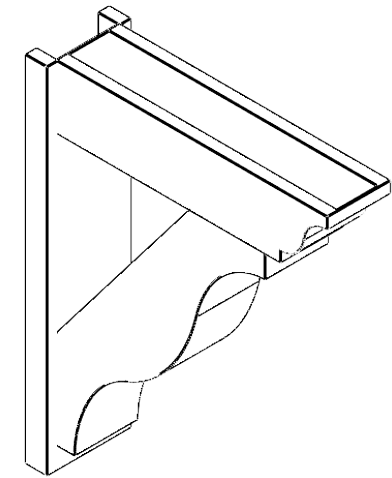

ITEM NUMBER: OUTUROC060X080X28000X34000X060X020X060FST04RCPR

6"W TOP X 8"W BACK X 28"D X 34"H X 6"T TOP X 2"T BACK TIMBERTHANE ROUGH CEDAR FUNSTON FAUX WOOD OPEN OUTLOOKER, TRADITIONAL TOP AND BLOCK BACK, 6"W CLOSED BRACE, PRIMED TAN

EKENA MILLWORK
2300 WEST MAIN ST.
CLARKSVILLE, TX 75426
TOLL FREE: 866-607-0453
WWW.EKENAMILLWORK.COM

NOTES

1. INSTALLATION TO BE COMPLETED IN ACCORDANCE WITH MANUFACTURER'S SPECIFICATIONS.
2. DRAWING MAY NOT BE TO SCALE
3. THIS DRAWING IS INTENDED FOR DESIGN AND PLANNING PURPOSES ONLY.
4. ALL INFORMATION CONTAINED HEREIN WAS CURRENT AT THE TIME OF DEVELOPMENT BUT MUST BE REVIEWED AND APPROVED BY THE PRODUCT MANUFACTURER TO BE CONSIDERED ACCURATE.
5. TIMBERTHANE ARCHITECTURAL PRODUCTS ARE MADE FROM HIGH DENSITY URETHANE AND COME FACTORY PRIMED