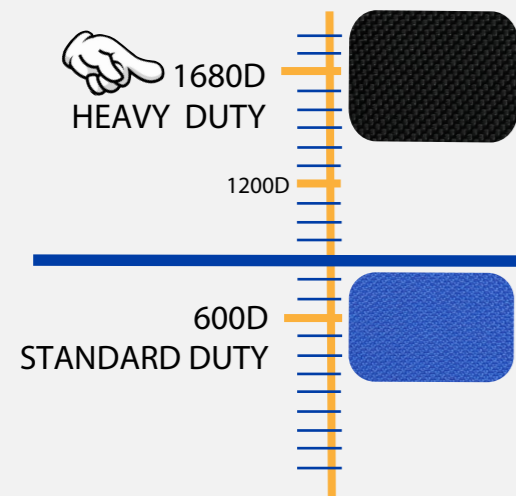

KOBALT

DIMENSIONS

W 18 in.
D 8.5 in.
H 12 in.

HOLDING CAPACITY

7.66 Gal. / 1,770 cu. in.

NUMBER of POCKETS

18 X

LOADING CAPACITY

100LBS

DURABILITY

WATER RESISTANT

WARRANTY

Illustrations may vary from actual products.