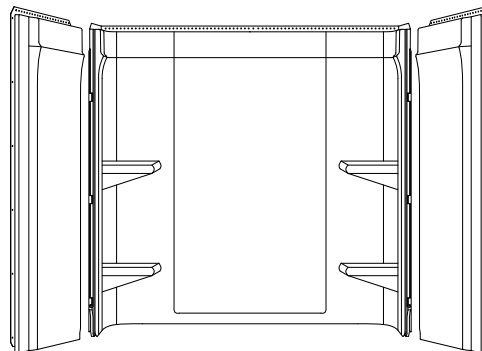

Features

- Innovative Dry-Block™ seal and channeled water containment system form watertight seams.
- Clean, contemporary design with a lot of shelving space, the Ensemble Medley updates the look of any bathroom.
- Tongue-and-groove interlocking joints form a seamless appearance and simplify installation.
- Durable high-gloss finish provides a smooth, shiny surface that is easy to clean.
- Wall set installed with Ensemble Medley baths 71171810, 71171820, 71171112, or 71171122.

Material

- Made from solid Vikrell® material for strength, durability, and lasting beauty.

Installation

- Caulk-free installation.
- Modular design allows it to be moved around corners and through doorways with ease.

Recommended Products/Accessories

- 5425-59 Frameless sliding bath door
- 5427-59 Frameless sliding bath door
- 5900-57 Framed sliding bath door
- 5900-59 Framed sliding bath door
- 5905-57 Framed sliding bath door
- 5905-59 Framed sliding bath door
- 5906-59 Framed sliding bath door, 56-1/4" H x 59-3/8" W
- 5907-59 Framed sliding bath door
- 542808-59 Frameless sliding bath door
- 581005-59 Frameless sliding bath door
- 80001012 12" straight grab bar
- 80001018 18" straight grab bar
- K-23726 Drain treatment
- K-23733 Vikrell® cleaner

Codes/Standards

- CSA B45.5/IAPMO Z124
- ASTM E162
- ASTM E662

Warranty – Bathing Fixtures (and) Kitchen and Utility Sinks Made of Solid Vikrell® Material

See website for detailed warranty information.

Available Colors/Finishes

Color tiles intended for reference only.

Color Code Description

	0	White