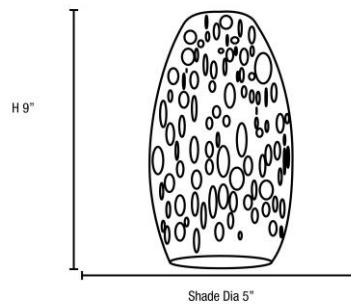

### PRODUCT MEASUREMENTS

FIXTURE	BACKPLATE / CANOPY
Length:	Length
Width:	Width:
Diameter	Diameter:
Height: 9"	Height: 1.25"
Extension:	
Overall Height: 11-55"	

#### LINE DRAWING