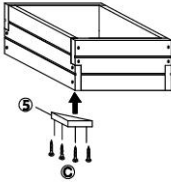

SPECIFICATIONS

Model	HL11351
Product Size	113x113x51cm
Net Weight	11.4Kg
Gross Weight	12.5Kg
Color	Natural

ACCESSORY

HARDWARE

PARTS

PRODUCT ASSEMBLY

5

6

7

8

9

10

11

12

13

14