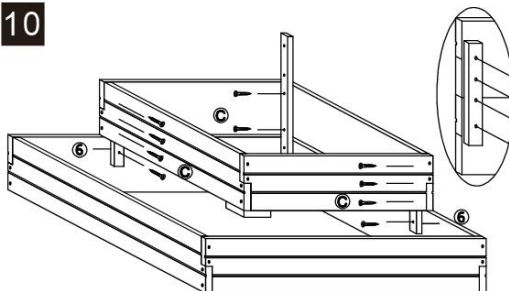

SPECIFICATIONS

Model	HL11351
Product Size	113x113x51cm
Net Weight	11.4Kg
Gross Weight	12.5Kg
Color	Natural

ACCESSORY

HARDWARE

PARTS

PRODUCT ASSEMBLY

5

6

7

8

9

10

11

12

13

14