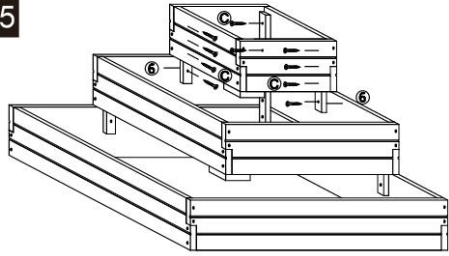

14

15

16

17

Manufacture: Zhejiang Anji Huilian Wooden Products Co.,Ltd
Address: Baofu Town,Anji City,Zhejiang Province,China

UK Importer: FREE MOOD LTD
Address: 2 Holywell Lane, London, England, EC2A 3ET

EC Importer: WAITCHX
Address: 250 bis boulevard Saint-Germain 75007 Paris