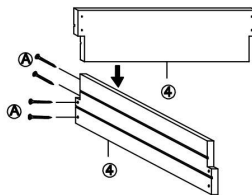

SPECIFICATIONS

Model	HL11351
Product Size	113x113x51cm
Net Weight	11.4Kg
Gross Weight	12.5Kg
Color	Natural

ACCESSORY

HARDWARE

PARTS

PRODUCT ASSEMBLY

5

6