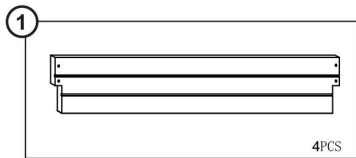

SPECIFICATIONS

Model	HL11351
Product Size	113x113x51cm
Net Weight	11.4Kg
Gross Weight	12.5Kg
Color	Natural

ACCESSORY

HARDWARE

PARTS

PRODUCT ASSEMBLY

5

6