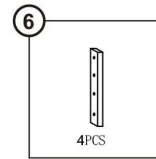

SPECIFICATIONS

Model	HL11351
Product Size	113x113x51cm
Net Weight	11.4Kg
Gross Weight	12.5Kg
Color	Natural

ACCESSORY

HARDWARE

PARTS

PRODUCT ASSEMBLY

5

6