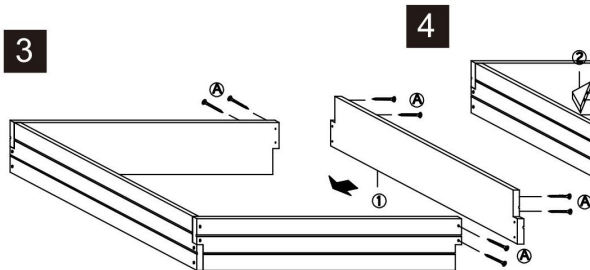

SPECIFICATIONS

Model	HL11351
Product Size	113x113x51cm
Net Weight	11.4Kg
Gross Weight	12.5Kg
Color	Natural

ACCESSORY

HARDWARE

PARTS

PRODUCT ASSEMBLY

5

6