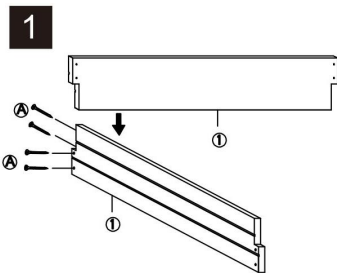

SPECIFICATIONS

Model	HL11351
Product Size	113x113x51cm
Net Weight	11.4Kg
Gross Weight	12.5Kg
Color	Natural

ACCESSORY

HARDWARE

PARTS

PRODUCT ASSEMBLY

5

6