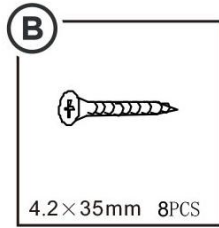

SPECIFICATIONS

Model	HL11351
Product Size	113x113x51cm
Net Weight	11.4Kg
Gross Weight	12.5Kg
Color	Natural

ACCESSORY

HARDWARE

PARTS

PRODUCT ASSEMBLY

5

6