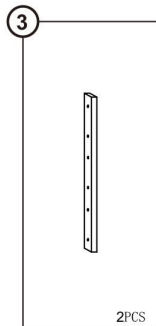

SPECIFICATIONS

Model	HL11351
Product Size	113x113x51cm
Net Weight	11.4Kg
Gross Weight	12.5Kg
Color	Natural

ACCESSORY

HARDWARE

PARTS

PRODUCT ASSEMBLY

5

6