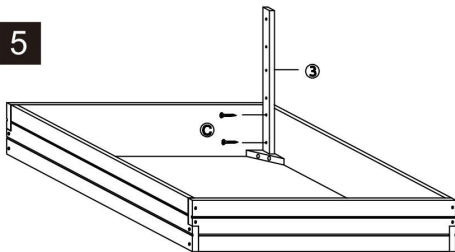

SPECIFICATIONS

Model	HL11351
Product Size	113x113x51cm
Net Weight	11.4Kg
Gross Weight	12.5Kg
Color	Natural

ACCESSORY

HARDWARE

PARTS

PRODUCT ASSEMBLY

5

6