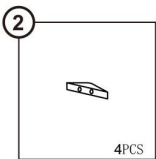

SPECIFICATIONS

Model	HL11351
Product Size	113x113x51cm
Net Weight	11.4Kg
Gross Weight	12.5Kg
Color	Natural

ACCESSORY

HARDWARE

PARTS

PRODUCT ASSEMBLY

5

6