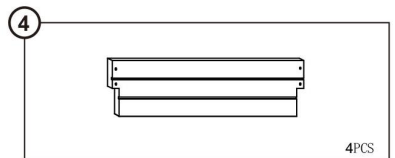

SPECIFICATIONS

Model	HL11351
Product Size	113x113x51cm
Net Weight	11.4Kg
Gross Weight	12.5Kg
Color	Natural

ACCESSORY

HARDWARE

PARTS

PRODUCT ASSEMBLY

5

6