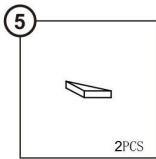

SPECIFICATIONS

Model	HL11351
Product Size	113x113x51cm
Net Weight	11.4Kg
Gross Weight	12.5Kg
Color	Natural

ACCESSORY

HARDWARE

PARTS

PRODUCT ASSEMBLY

5

6