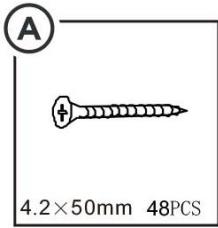

SPECIFICATIONS

Model	HL11351
Product Size	113x113x51cm
Net Weight	11.4Kg
Gross Weight	12.5Kg
Color	Natural

ACCESSORY

HARDWARE

PARTS

PRODUCT ASSEMBLY

5

6