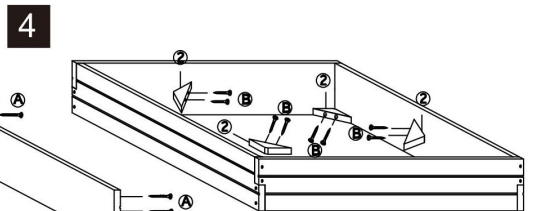

SPECIFICATIONS

Model	HL11351
Product Size	113x113x51cm
Net Weight	11.4Kg
Gross Weight	12.5Kg
Color	Natural

ACCESSORY

HARDWARE

PARTS

PRODUCT ASSEMBLY

5

6