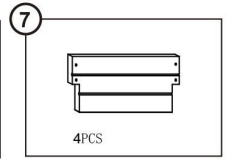

SPECIFICATIONS

Model	HL11351
Product Size	113x113x51cm
Net Weight	11.4Kg
Gross Weight	12.5Kg
Color	Natural

ACCESSORY

HARDWARE

PARTS

PRODUCT ASSEMBLY

5

6