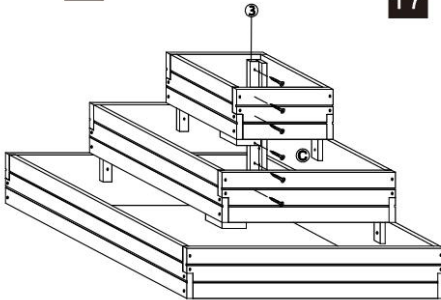

14

15

16

17

Manufacture: Zhejiang Anji Huilian Wooden Products Co.,Ltd
Address: Baofu Town,Anji City,Zhejiang Province,China

UK Importer: FREE MOOD LTD
Address: 2 Holywell Lane, London, England, EC2A 3ET

EC Importer: WAITCHX
Address: 250 bis boulevard Saint-Germain 75007 Paris