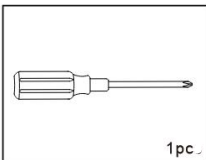

SPECIFICATIONS

Model	HL11351
Product Size	113x113x51cm
Net Weight	11.4Kg
Gross Weight	12.5Kg
Color	Natural

ACCESSORY

HARDWARE

PARTS

PRODUCT ASSEMBLY

5

6