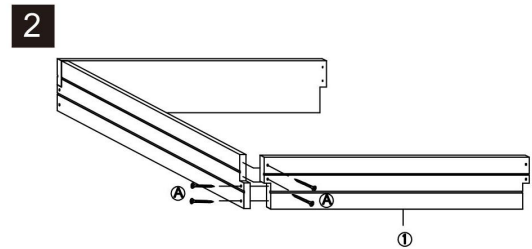

SPECIFICATIONS

Model	HL11351
Product Size	113x113x51cm
Net Weight	11.4Kg
Gross Weight	12.5Kg
Color	Natural

ACCESSORY

HARDWARE

PARTS

PRODUCT ASSEMBLY

5

6