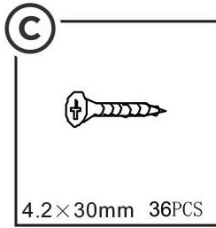

SPECIFICATIONS

Model	HL11351
Product Size	113x113x51cm
Net Weight	11.4Kg
Gross Weight	12.5Kg
Color	Natural

ACCESSORY

HARDWARE

PARTS

PRODUCT ASSEMBLY

5

6