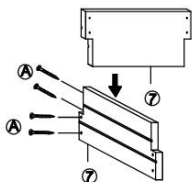

SPECIFICATIONS

Model	HL11351
Product Size	113x113x51cm
Net Weight	11.4Kg
Gross Weight	12.5Kg
Color	Natural

ACCESSORY

HARDWARE

PARTS

PRODUCT ASSEMBLY

5

6

7

8

9

10

11

12

13

14