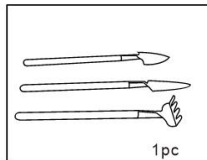

SPECIFICATIONS

Model	HL11351
Product Size	113x113x51cm
Net Weight	11.4Kg
Gross Weight	12.5Kg
Color	Natural

ACCESSORY

HARDWARE

PARTS

PRODUCT ASSEMBLY

5

6