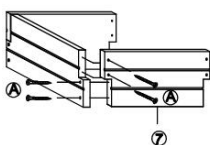

SPECIFICATIONS

Model	HL11351
Product Size	113x113x51cm
Net Weight	11.4Kg
Gross Weight	12.5Kg
Color	Natural

ACCESSORY

HARDWARE

PARTS

PRODUCT ASSEMBLY

5

6

7

8

9

10

11

12

13

14