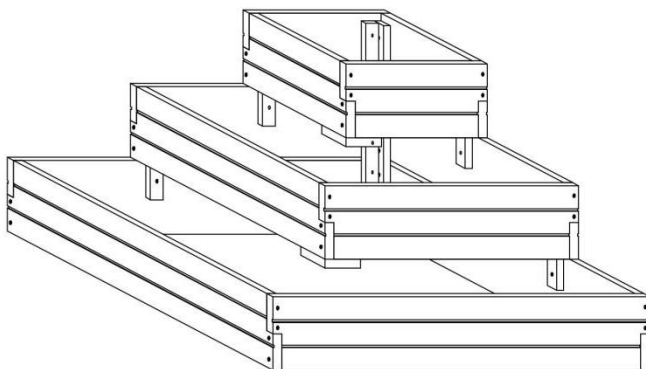

VEVOR® WOODEN RAISED GARDEN BED

HL11351

HL11351

NEED HELP? CONTACT US!

Have product questions? Need technical support? Please feel free to contact us:

CustomerService@vevor.com

This is the original instruction, please read all manual instructions carefully before operating. VEVOR reserves a clear interpretation of our user manual. The appearance of the product shall be subject to the product you received. Please forgive us that we won't inform you again if there are any technology or software updates on our product.