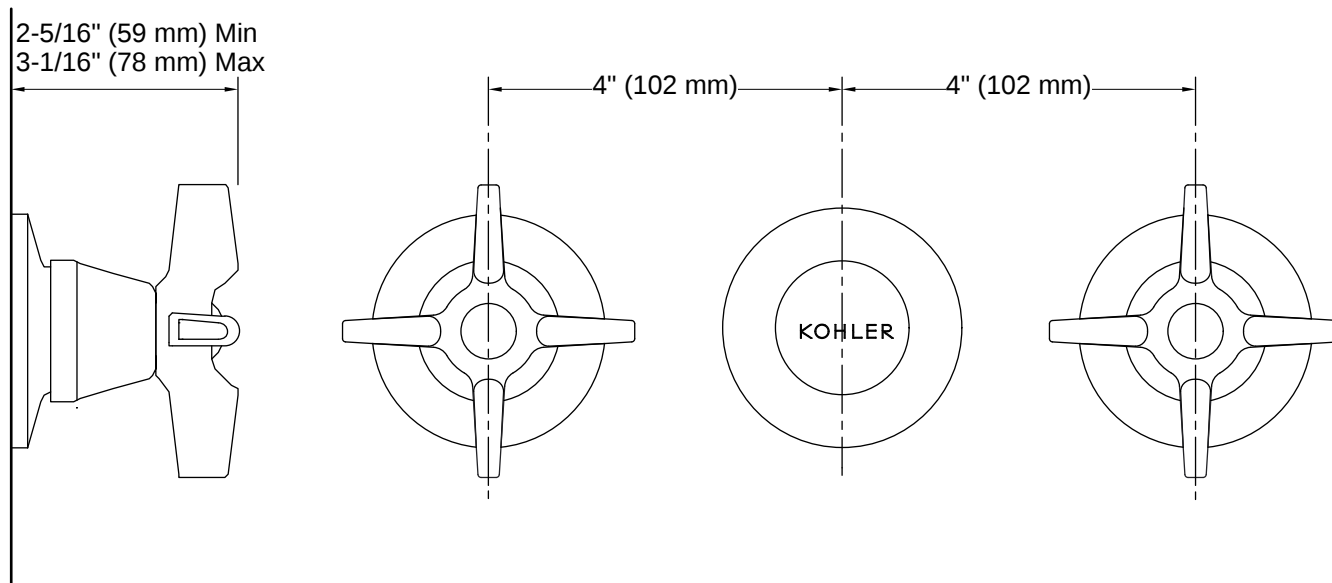

Color tiles intended for reference only.

■ CP Polished Chrome

Codes/Standards

ASME A112.18.1/CSA B125.1

Technical Information

All product dimensions are nominal.

Handle

Handle Style/ Type: Cross

KOHLER® Faucet Lifetime Limited Warranty

Installation

- For 8" (203 mm) centers

Installation Notes

Install this product according to the installation instructions.