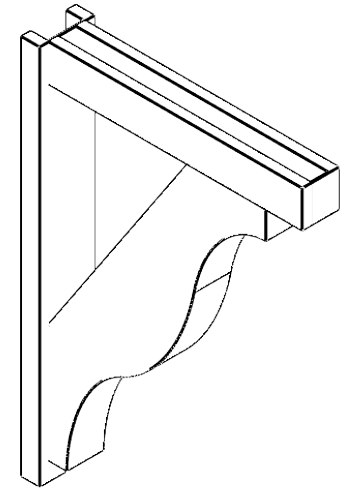

ITEM NUMBER: OUTUROC040X060X30000X42000X040X020X040FST44RCPR

4"W TOP X 6"W BACK X 30"D X 42"H X 4"T TOP X 2"T BACK TIMBERTHANE ROUGH CEDAR FUNSTON FAUX WOOD OPEN OUTLOOKER, BLOCK TOP AND BACK, 4"W CLOSED BRACE, PRIMED TAN

SIDE PROFILE

FRONT PROFILE

ISOMETRIC

GENERATED DATE : 07/06/2023

EKENA MILLWORK
2300 WEST MAIN ST.
CLARKSVILLE, TX 75426
TOLL FREE: 866-607-0453
WWW.EKENAMILLWORK.COM

NOTES

1. INSTALLATION TO BE COMPLETED IN ACCORDANCE WITH MANUFACTURER'S SPECIFICATIONS.
2. DRAWING MAY NOT BE TO SCALE
3. THIS DRAWING IS INTENDED FOR DESIGN AND PLANNING PURPOSES ONLY.
4. ALL INFORMATION CONTAINED HEREIN WAS CURRENT AT THE TIME OF DEVELOPMENT BUT MUST BE REVIEWED AND APPROVED BY THE PRODUCT MANUFACTURER TO BE CONSIDERED ACCURATE.
5. TIMBERTHANE ARCHITECTURAL PRODUCTS ARE MADE FROM HIGH DENSITY URETHANE AND COME FACTORY PRIMED