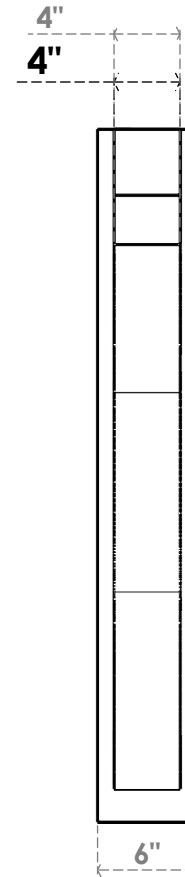

ITEM NUMBER: OUTUROC040X060X30000X42000X040X020X040FST44RCPR

4"W TOP X 6"W BACK X 30"D X 42"H X 4"T TOP X 2"T BACK TIMBERTHANE ROUGH CEDAR FUNSTON FAUX WOOD OPEN OUTLOOKER, BLOCK TOP AND BACK, 4"W CLOSED BRACE, PRIMED TAN

SIDE PROFILE

FRONT PROFILE

ISOMETRIC

GENERATED DATE : 07/06/2023

EKENA MILLWORK
2300 WEST MAIN ST.
CLARKSVILLE, TX 75426
TOLL FREE: 866-607-0453
WWW.EKENAMILLWORK.COM

NOTES

1. INSTALLATION TO BE COMPLETED IN ACCORDANCE WITH MANUFACTURER'S SPECIFICATIONS.
2. DRAWING MAY NOT BE TO SCALE
3. THIS DRAWING IS INTENDED FOR DESIGN AND PLANNING PURPOSES ONLY.
4. ALL INFORMATION CONTAINED HEREIN WAS CURRENT AT THE TIME OF DEVELOPMENT BUT MUST BE REVIEWED AND APPROVED BY THE PRODUCT MANUFACTURER TO BE CONSIDERED ACCURATE.
5. TIMBERTHANE ARCHITECTURAL PRODUCTS ARE MADE FROM HIGH DENSITY URETHANE AND COME FACTORY PRIMED