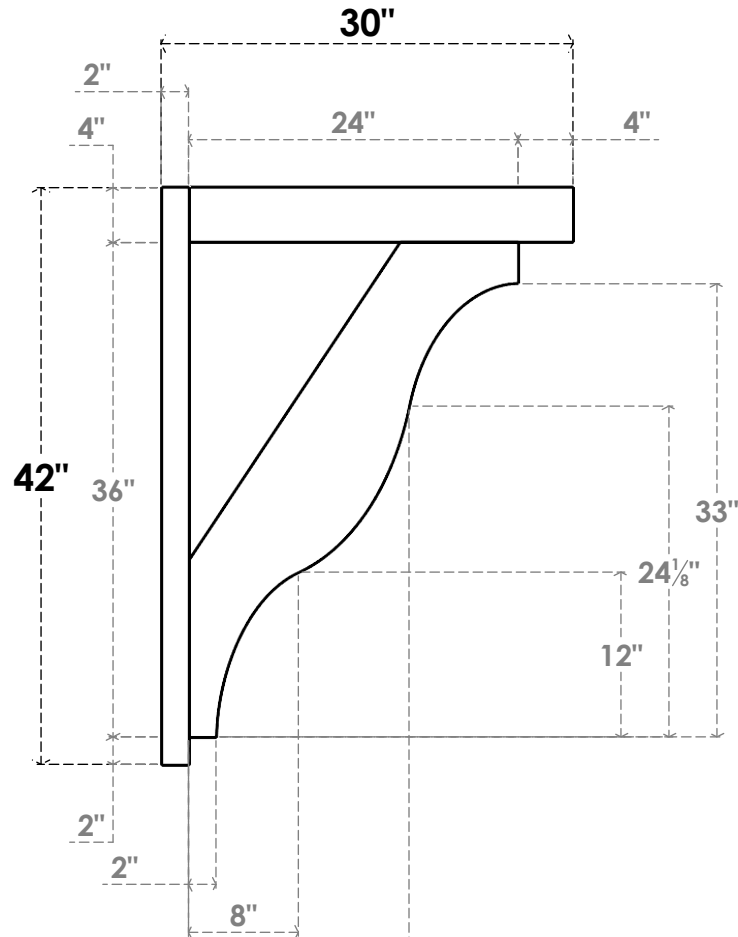

ITEM NUMBER: OUTUROC040X060X30000X42000X040X020X040FST44RCPR

4"W TOP X 6"W BACK X 30"D X 42"H X 4"T TOP X 2"T BACK TIMBERTHANE ROUGH CEDAR FUNSTON FAUX WOOD OPEN OUTLOOKER, BLOCK TOP AND BACK, 4"W CLOSED BRACE, PRIMED TAN

SIDE PROFILE

FRONT PROFILE

ISOMETRIC

GENERATED DATE : 07/06/2023

EKENA MILLWORK
2300 WEST MAIN ST.
CLARKSVILLE, TX 75426
TOLL FREE: 866-607-0453
WWW.EKENAMILLWORK.COM

NOTES

1. INSTALLATION TO BE COMPLETED IN ACCORDANCE WITH MANUFACTURER'S SPECIFICATIONS.
2. DRAWING MAY NOT BE TO SCALE
3. THIS DRAWING IS INTENDED FOR DESIGN AND PLANNING PURPOSES ONLY.
4. ALL INFORMATION CONTAINED HEREIN WAS CURRENT AT THE TIME OF DEVELOPMENT BUT MUST BE REVIEWED AND APPROVED BY THE PRODUCT MANUFACTURER TO BE CONSIDERED ACCURATE.
5. TIMBERTHANE ARCHITECTURAL PRODUCTS ARE MADE FROM HIGH DENSITY URETHANE AND COME FACTORY PRIMED