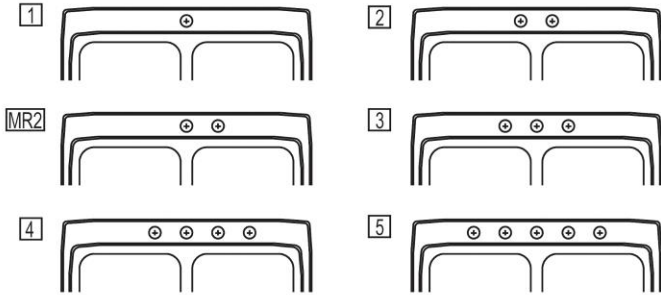

Hole Drilling Configurations:

1-1/2" (38mm) Diameter Faucet Holes on 4" (102mm) Centers

Installation Profile:

Optional Accessories		
LKWBG1316SS	Elkay Stainless Steel 12-1/2" x 15" x 1" Bottom Grid Spec Sheet (PDF)	
CB1613	Elkay Hardwood 16-3/4" x 13-1/2" x 1" Cutting Board Spec Sheet (PDF)	
CB1713	Elkay Hardwood 13-1/2" x 17" x 1" Cutting Board Spec Sheet (PDF)	
CBS1316	Elkay Hardwood 14-1/2" x 17" x 3/4" Cutting Board Spec Sheet (PDF)	
LK99	Elkay Deluxe 3-1/2" Drain Type 304 Stainless Steel Body Strainer Basket Rubber Seal and Tailpiece Spec Sheet (PDF)	