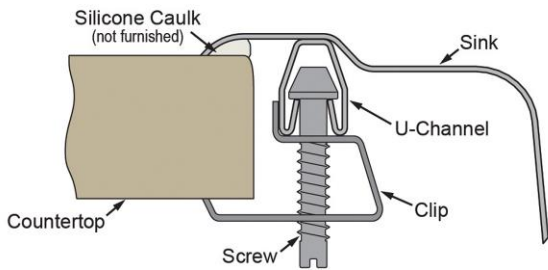

Hole Drilling Configurations:

1-1/2" (38mm) Diameter Faucet Holes on 4" (102mm) Centers

Installation Profile:

Optional Accessories		
LKWBG1316SS	Elkay Stainless Steel 12-1/2" x 15" x 1" Bottom Grid Spec Sheet (PDF)	
CB1613	Elkay Hardwood 16-3/4" x 13-1/2" x 1" Cutting Board Spec Sheet (PDF)	
CB1713	Elkay Hardwood 13-1/2" x 17" x 1" Cutting Board Spec Sheet (PDF)	
CBS1316	Elkay Hardwood 14-1/2" x 17" x 3/4" Cutting Board Spec Sheet (PDF)	
LK99	Elkay Deluxe 3-1/2" Drain Type 304 Stainless Steel Body Strainer Basket Rubber Seal and Tailpiece Spec Sheet (PDF)	