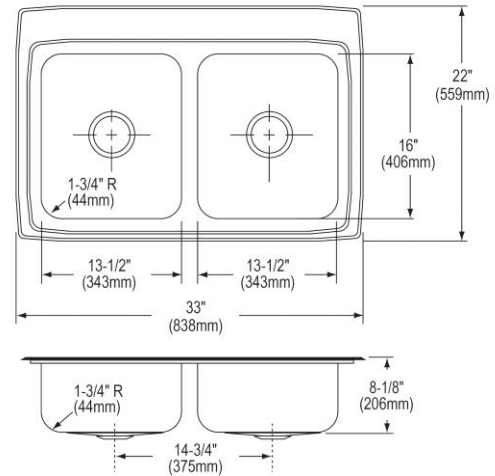

A Century of Tradition and Quality.

For more than 100 years, Elkay has been making innovative products and providing exceptional customer care. We take pride in offering plumbing products that make life easier, inspire change and leave the world a better place.

Product Compliance: ASME A112.19.3/CSA B45.4
Buy American Act

Sinks are listed by IAPMO® as meeting the applicable requirements of the Uniform Plumbing Code®, International Plumbing Code®, and National Plumbing Code of Canada.

[Clean and Care Manual (PDF)](#)
[Installation Instructions (PDF) - 1000005236](#)
[Warranty (PDF)](#)

Similar models are available with: 4" 4-1/2" 5" 6" and 6-1/2" depths, Quick-Clip Mounting System