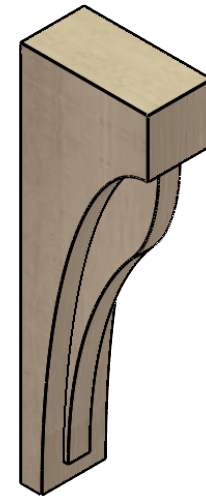

ITEM NUMBER: CORU03X06X18HELRCPR

3"W X 6"D X 18"H SERIES 2 THIN HELENA ROUGH CEDAR TIMBERTHANE FAUX WOOD CORBEL, PRIMED

SIDE PROFILE

FRONT PROFILE

ISOMETRIC

EKENA MILLWORK
2300 WEST MAIN ST.
CLARKSVILLE, TX 75426
TOLL FREE: 866-607-0453
WWW.EKENAMILLWORK.COM

NOTES

1. INSTALLATION TO BE COMPLETED IN ACCORDANCE WITH MANUFACTURER'S SPECIFICATIONS.
2. DRAWING MAY NOT BE TO SCALE
3. THIS DRAWING IS INTENDED FOR DESIGN AND PLANNING PURPOSES ONLY.
4. ALL INFORMATION CONTAINED HEREIN WAS CURRENT AT THE TIME OF DEVELOPMENT BUT MUST BE REVIEWED AND APPROVED BY THE PRODUCT MANUFACTURER TO BE CONSIDERED ACCURATE.
5. TIMBERTHANE ARCHITECTURAL PRODUCTS ARE MADE FROM HIGH DENSITY URETHANE AND COME FACTORY PRIMED