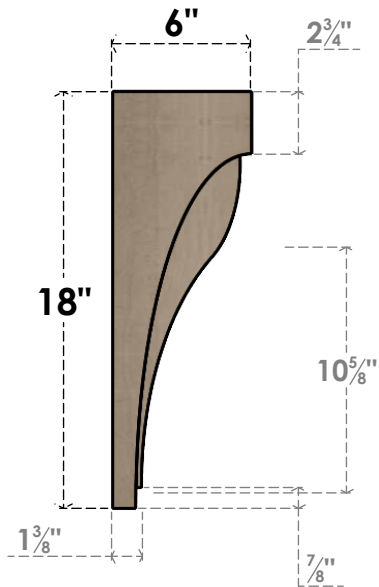

ITEM NUMBER: CORU03X06X18HELRCPR

3"W X 6"D X 18"H SERIES 2 THIN HELENA ROUGH CEDAR TIMBERTHANE FAUX WOOD CORBEL, PRIMED

SIDE PROFILE

FRONT PROFILE

ISOMETRIC

EKENA MILLWORK
2300 WEST MAIN ST.
CLARKSVILLE, TX 75426
TOLL FREE: 866-607-0453
WWW.EKENAMILLWORK.COM

NOTES

1. INSTALLATION TO BE COMPLETED IN ACCORDANCE WITH MANUFACTURER'S SPECIFICATIONS.
2. DRAWING MAY NOT BE TO SCALE
3. THIS DRAWING IS INTENDED FOR DESIGN AND PLANNING PURPOSES ONLY.
4. ALL INFORMATION CONTAINED HEREIN WAS CURRENT AT THE TIME OF DEVELOPMENT BUT MUST BE REVIEWED AND APPROVED BY THE PRODUCT MANUFACTURER TO BE CONSIDERED ACCURATE.
5. TIMBERTHANE ARCHITECTURAL PRODUCTS ARE MADE FROM HIGH DENSITY URETHANE AND COME FACTORY PRIMED