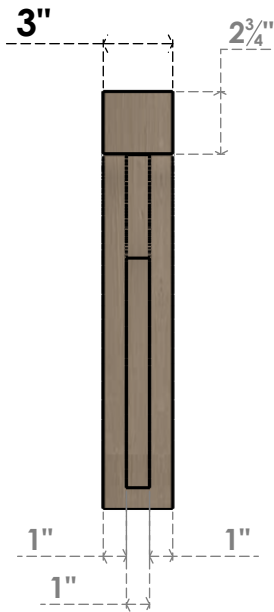

ITEM NUMBER: CORU03X06X18HELRCPR

3"W X 6"D X 18"H SERIES 2 THIN HELENA ROUGH CEDAR TIMBERTHANE FAUX WOOD CORBEL, PRIMED

SIDE PROFILE

FRONT PROFILE

ISOMETRIC

EKENA MILLWORK
2300 WEST MAIN ST.
CLARKSVILLE, TX 75426
TOLL FREE: 866-607-0453
WWW.EKENAMILLWORK.COM

NOTES

1. INSTALLATION TO BE COMPLETED IN ACCORDANCE WITH MANUFACTURER'S SPECIFICATIONS.
2. DRAWING MAY NOT BE TO SCALE
3. THIS DRAWING IS INTENDED FOR DESIGN AND PLANNING PURPOSES ONLY.
4. ALL INFORMATION CONTAINED HEREIN WAS CURRENT AT THE TIME OF DEVELOPMENT BUT MUST BE REVIEWED AND APPROVED BY THE PRODUCT MANUFACTURER TO BE CONSIDERED ACCURATE.
5. TIMBERTHANE ARCHITECTURAL PRODUCTS ARE MADE FROM HIGH DENSITY URETHANE AND COME FACTORY PRIMED