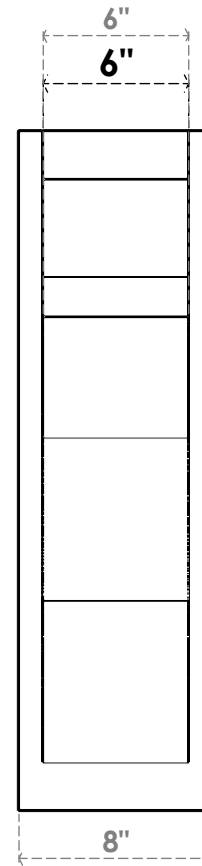

ITEM NUMBER: OUTUROC060X080X20000X28000X060X020X060FST24RCPR

6"W TOP X 8"W BACK X 20"D X 28"H X 6"T TOP X 2"T BACK TIMBERTHANE ROUGH CEDAR FUNSTON FAUX WOOD OPEN OUTLOOKER, SLAT TOP AND BLOCK BACK, 6"W CLOSED BRACE, PRIMED TAN

SIDE PROFILE

FRONT PROFILE

ISOMETRIC

EKENA MILLWORK
2300 WEST MAIN ST.
CLARKSVILLE, TX 75426
TOLL FREE: 866-607-0453
WWW.EKENAMILLWORK.COM

NOTES

1. INSTALLATION TO BE COMPLETED IN ACCORDANCE WITH MANUFACTURER'S SPECIFICATIONS.
2. DRAWING MAY NOT BE TO SCALE
3. THIS DRAWING IS INTENDED FOR DESIGN AND PLANNING PURPOSES ONLY.
4. ALL INFORMATION CONTAINED HEREIN WAS CURRENT AT THE TIME OF DEVELOPMENT BUT MUST BE REVIEWED AND APPROVED BY THE PRODUCT MANUFACTURER TO BE CONSIDERED ACCURATE.
5. TIMBERTHANE ARCHITECTURAL PRODUCTS ARE MADE FROM HIGH DENSITY URETHANE AND COME FACTORY PRIMED