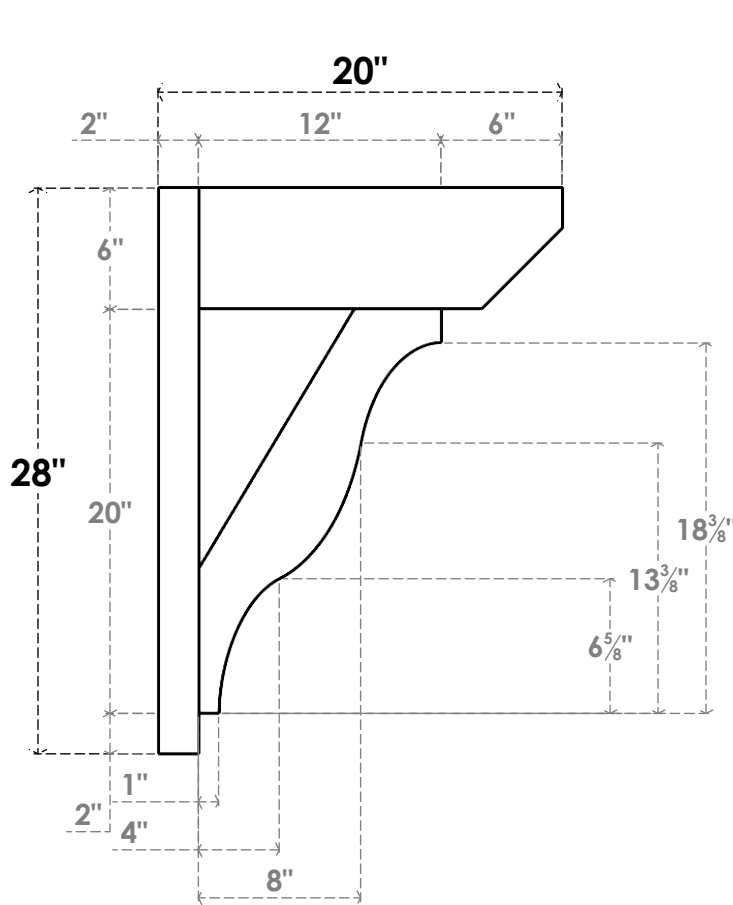

ITEM NUMBER: OUTUROC060X080X20000X28000X060X020X060FST24RCPR

6"W TOP X 8"W BACK X 20"D X 28"H X 6"T TOP X 2"T BACK TIMBERTHANE ROUGH CEDAR FUNSTON FAUX WOOD OPEN OUTLOOKER, SLAT TOP AND BLOCK BACK, 6"W CLOSED BRACE, PRIMED TAN

SIDE PROFILE

FRONT PROFILE

ISOMETRIC

EKENA MILLWORK
2300 WEST MAIN ST.
CLARKSVILLE, TX 75426
TOLL FREE: 866-607-0453
WWW.EKENAMILLWORK.COM

NOTES

1. INSTALLATION TO BE COMPLETED IN ACCORDANCE WITH MANUFACTURER'S SPECIFICATIONS.
2. DRAWING MAY NOT BE TO SCALE
3. THIS DRAWING IS INTENDED FOR DESIGN AND PLANNING PURPOSES ONLY.
4. ALL INFORMATION CONTAINED HEREIN WAS CURRENT AT THE TIME OF DEVELOPMENT BUT MUST BE REVIEWED AND APPROVED BY THE PRODUCT MANUFACTURER TO BE CONSIDERED ACCURATE.
5. TIMBERTHANE ARCHITECTURAL PRODUCTS ARE MADE FROM HIGH DENSITY URETHANE AND COME FACTORY PRIMED