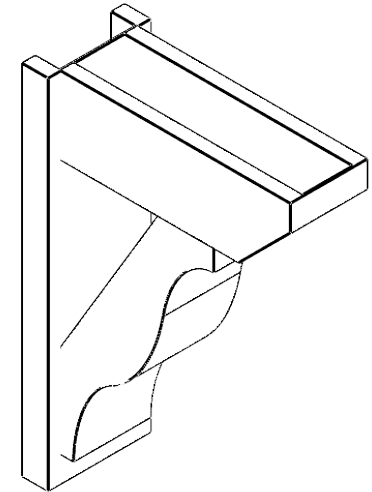

ITEM NUMBER: OUTUROC060X080X20000X28000X060X020X060FST24RCPR

6"W TOP X 8"W BACK X 20"D X 28"H X 6"T TOP X 2"T BACK TIMBERTHANE ROUGH CEDAR FUNSTON FAUX WOOD OPEN OUTLOOKER, SLAT TOP AND BLOCK BACK, 6"W CLOSED BRACE, PRIMED TAN

SIDE PROFILE

FRONT PROFILE

ISOMETRIC

EKENA MILLWORK
2300 WEST MAIN ST.
CLARKSVILLE, TX 75426
TOLL FREE: 866-607-0453
WWW.EKENAMILLWORK.COM

NOTES

1. INSTALLATION TO BE COMPLETED IN ACCORDANCE WITH MANUFACTURER'S SPECIFICATIONS.
2. DRAWING MAY NOT BE TO SCALE
3. THIS DRAWING IS INTENDED FOR DESIGN AND PLANNING PURPOSES ONLY.
4. ALL INFORMATION CONTAINED HEREIN WAS CURRENT AT THE TIME OF DEVELOPMENT BUT MUST BE REVIEWED AND APPROVED BY THE PRODUCT MANUFACTURER TO BE CONSIDERED ACCURATE.
5. TIMBERTHANE ARCHITECTURAL PRODUCTS ARE MADE FROM HIGH DENSITY URETHANE AND COME FACTORY PRIMED