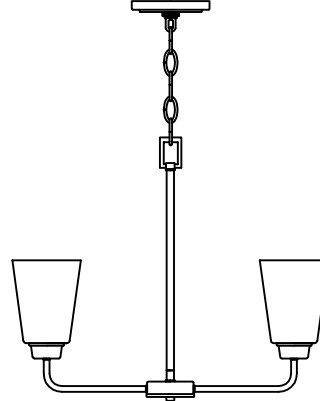

Kerrville Collection (152) Replacement Parts

4115201-05
4115201-782
4115201-962

4415202-05
4415202-782
4415202-962

4415203-05
4415203-782
4415203-962

4415204-05
4415204-782
4415204-962

3115203-05
3115203-782
3115203-962

3115205-05
3115205-782
3115205-962

3115209-05
3115209-782
3115209-962

6115201-05
6115201-782
6115201-962

6515201-05
6515201-782
6515201-962

6615203-05
6615203-782
6615203-962

7715202-05
7715202-782
7715202-962

Kerrville Collection (152) Replacement Parts

All New Replacement Parts:

Part Number	Description	Used On
152CK1-XXX	Canopy Kit, including canopy, mtg bar, RTN, hex nut(2), & screw collar	3115203, 3115205, 3115209, 6515201, 6615203, 7715202
152CK2-XXX	Canopy Kit, including canopy, mtg bar, RTN, hex nut(2), screw collar, swivel w RTN	6115201
152PB-XXX	Parts Bag For Kerrville Collection	For Kerrville Collection
G560218-619	Glass, $\phi 4-3/8"$, with $5-3/8"$ height	3115203, 3115205, 3115209, 4115201, 4415202, 4415203, 4415204, 6115201
G560219-619	Glass, $\phi 15"$, with $5"$ height, with center hole	6515201
G560220-XXX	Glass, $\phi 18 7/8"$, with $5 3/8"$ height (Complete with hook hardware installed in glass)	6615203
G560214-XXX	Glass, $\phi 15"$, with $5"$ height (Includes set of 3 thumbscrew cap nuts)	7715202
260135-15	Metal Socket Ring, threads to match medium base socket, White	3115203, 3115205, 3115209, 4115201, 4415202, 4415203, 4415204, 6115201, 6515201
9122-XXX	Link and Loop	6115201
9100-XXX	Standard chain, 6FT	3115203, 3115205, 3115209, 6515201, 6615203, 7715202
9199-XXX	Accessory Stem 12"	6115201