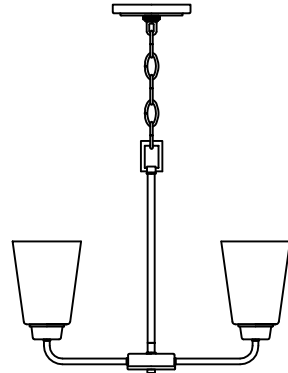

Kerrville Collection (152) Replacement Parts

4115201-05
4115201-782
4115201-962

4415202-05
4415202-782
4415202-962

4415203-05
4415203-782
4415203-962

4415204-05
4415204-782
4415204-962

3115203-05
3115203-782
3115203-962

3115205-05
3115205-782
3115205-962

3115209-05
3115209-782
3115209-962

6115201-05
6115201-782
6115201-962

6515201-05
6515201-782
6515201-962

6615203-05
6615203-782
6615203-962

7715202-05
7715202-782
7715202-962

Kerrville Collection (152) Replacement Parts

All New Replacement Parts:

Part Number	Description	Used On
152CK1-XXX	Canopy Kit, including canopy, mtg bar, RTN, hex nut(2), & screw collar	3115203, 3115205, 3115209, 6515201, 6615203, 7715202
152CK2-XXX	Canopy Kit, including canopy, mtg bar, RTN, hex nut(2), screw collar, swivel w RTN	6115201
152PB-XXX	Parts Bag For Kerrville Collection	For Kerrville Collection
G560218-619	Glass, $\phi 4-3/8"$, with $5-3/8"$ height	3115203, 3115205, 3115209, 4115201, 4415202, 4415203, 4415204, 6115201
G560219-619	Glass, $\phi 15"$, with $5"$ height, with center hole	6515201
G560220-XXX	Glass, $\phi 18 7/8"$, with $5 3/8"$ height (Complete with hook hardware installed in glass)	6615203
G560214-XXX	Glass, $\phi 15"$, with $5"$ height (Includes set of 3 thumbscrew cap nuts)	7715202
260135-15	Metal Socket Ring, threads to match medium base socket, White	3115203, 3115205, 3115209, 4115201, 4415202, 4415203, 4415204, 6115201, 6515201
9122-XXX	Link and Loop	6115201
9100-XXX	Standard chain, 6FT	3115203, 3115205, 3115209, 6515201, 6615203, 7715202
9199-XXX	Accessory Stem 12"	6115201