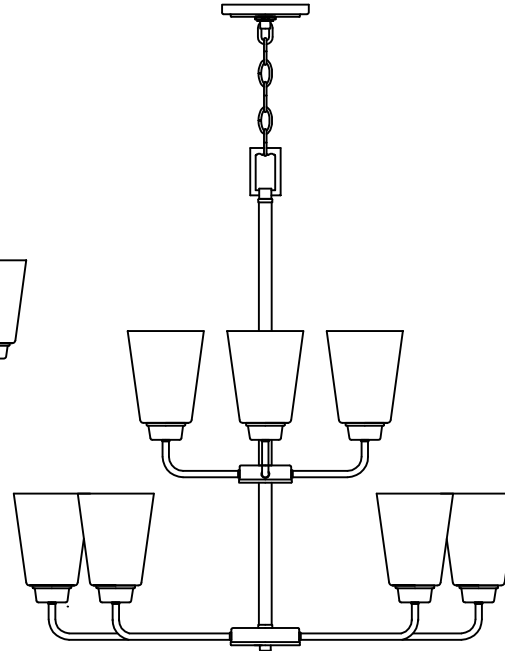

Kerrville Collection (152) Replacement Parts

4115201-05
4115201-782
4115201-962

4415202-05
4415202-782
4415202-962

4415203-05
4415203-782
4415203-962

4415204-05
4415204-782
4415204-962

3115203-05
3115203-782
3115203-962

3115205-05
3115205-782
3115205-962

3115209-05
3115209-782
3115209-962

6115201-05
6115201-782
6115201-962

6515201-05
6515201-782
6515201-962

6615203-05
6615203-782
6615203-962

7715202-05
7715202-782
7715202-962

Kerrville Collection (152) Replacement Parts

All New Replacement Parts:

Part Number	Description	Used On
152CK1-XXX	Canopy Kit, including canopy, mtg bar, RTN, hex nut(2), & screw collar	3115203, 3115205, 3115209, 6515201, 6615203, 7715202
152CK2-XXX	Canopy Kit, including canopy, mtg bar, RTN, hex nut(2), screw collar, swivel w RTN	6115201
152PB-XXX	Parts Bag For Kerrville Collection	For Kerrville Collection
G560218-619	Glass, $\phi 4-3/8"$, with $5-3/8"$ height	3115203, 3115205, 3115209, 4115201, 4415202, 4415203, 4415204, 6115201
G560219-619	Glass, $\phi 15"$, with $5"$ height, with center hole	6515201
G560220-XXX	Glass, $\phi 18 7/8"$, with $5 3/8"$ height (Complete with hook hardware installed in glass)	6615203
G560214-XXX	Glass, $\phi 15"$, with $5"$ height (Includes set of 3 thumbscrew cap nuts)	7715202
260135-15	Metal Socket Ring, threads to match medium base socket, White	3115203, 3115205, 3115209, 4115201, 4415202, 4415203, 4415204, 6115201, 6515201
9122-XXX	Link and Loop	6115201
9100-XXX	Standard chain, 6FT	3115203, 3115205, 3115209, 6515201, 6615203, 7715202
9199-XXX	Accessory Stem 12"	6115201

Part number & detail:

Sea Gull Lighting.

Life Illuminated | Since 1919

www.SeaGullLighting.com