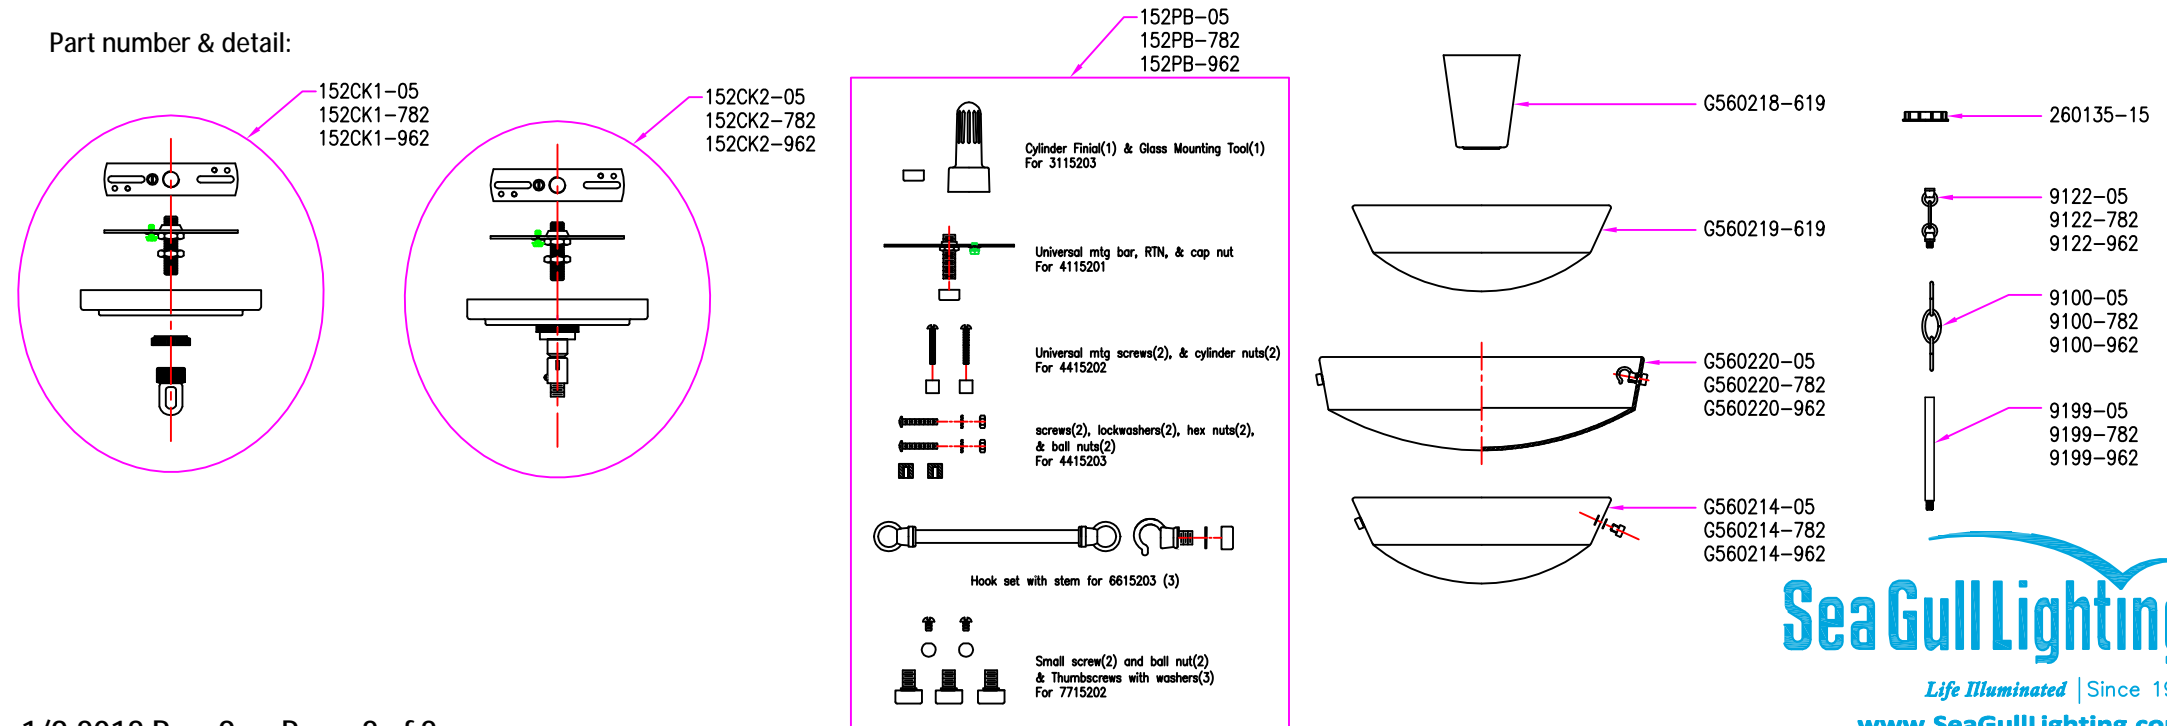

Kerrville Collection (152) Replacement Parts

All New Replacement Parts:

Part Number	Description	Used On
152CK1-XXX	Canopy Kit, including canopy, mtg bar, RTN, hex nut(2), & screw collar	3115203, 3115205, 3115209, 6515201, 6615203, 7715202
152CK2-XXX	Canopy Kit, including canopy, mtg bar, RTN, hex nut(2), screw collar, swivel w RTN	6115201
152PB-XXX	Parts Bag For Kerrville Collection	For Kerrville Collection
G560218-619	Glass, $\phi 4-3/8"$, with $5-3/8"$ height	3115203, 3115205, 3115209, 4115201, 4415202, 4415203, 4415204, 6115201
G560219-619	Glass, $\phi 15"$, with $5"$ height, with center hole	6515201
G560220-XXX	Glass, $\phi 18 7/8"$, with $5 3/8"$ height (Complete with hook hardware installed in glass)	6615203
G560214-XXX	Glass, $\phi 15"$, with $5"$ height (Includes set of 3 thumbscrew cap nuts)	7715202
260135-15	Metal Socket Ring, threads to match medium base socket, White	3115203, 3115205, 3115209, 4115201, 4415202, 4415203, 4415204, 6115201, 6515201
9122-XXX	Link and Loop	6115201
9100-XXX	Standard chain, 6FT	3115203, 3115205, 3115209, 6515201, 6615203, 7715202
9199-XXX	Accessory Stem 12"	6115201

Part number & detail:

Sea Gull Lighting.

Life Illuminated | Since 1919

www.SeaGullLighting.com