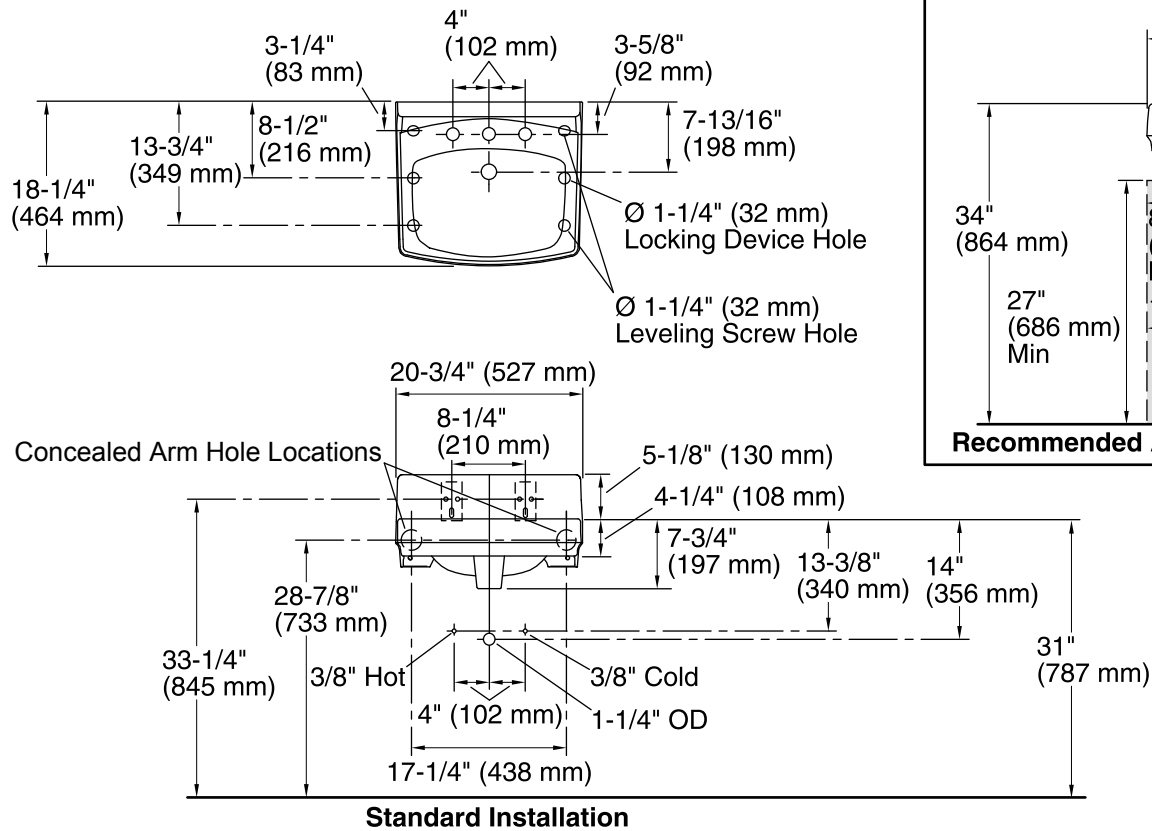

Features

- 8" (203 mm) centers.
- Drilled for concealed arm carrier.
- With hanger.
- With overflow.
- 20-3/4" (527 mm) x 18-1/4" (464 mm).

Material

- Vitreous china.

Installation

- Wall-mount

Recommended Accessories

K-8998 P-Trap

Components

Additional included component/s: Hanger (2 Required).

ADA

Codes/Standards

ASME A112.19.2/CSA B45.1
ADA
ICC/ANSI A117.1

KOHLER® One-Year Limited Warranty

See website for detailed warranty information.

Available Color/Finishes

Color tiles intended for reference only.

Color	Code	Description
	0	White
	96	Biscuit
	47	Almond
	7	Black Black™

Technical Information

All product dimensions are nominal.

Bowl configuration:	Single
Installation:	Wall-mount
Bowl area (Center)	Length: 10" (254 mm) Width: 15" (381 mm) With overflow: Yes Water depth: 3-1/4" (83 mm)
Number of deck holes:	3
Faucet hole(s):	1-3/8" (35 mm)
Drain hole:	1-3/4" (44 mm)