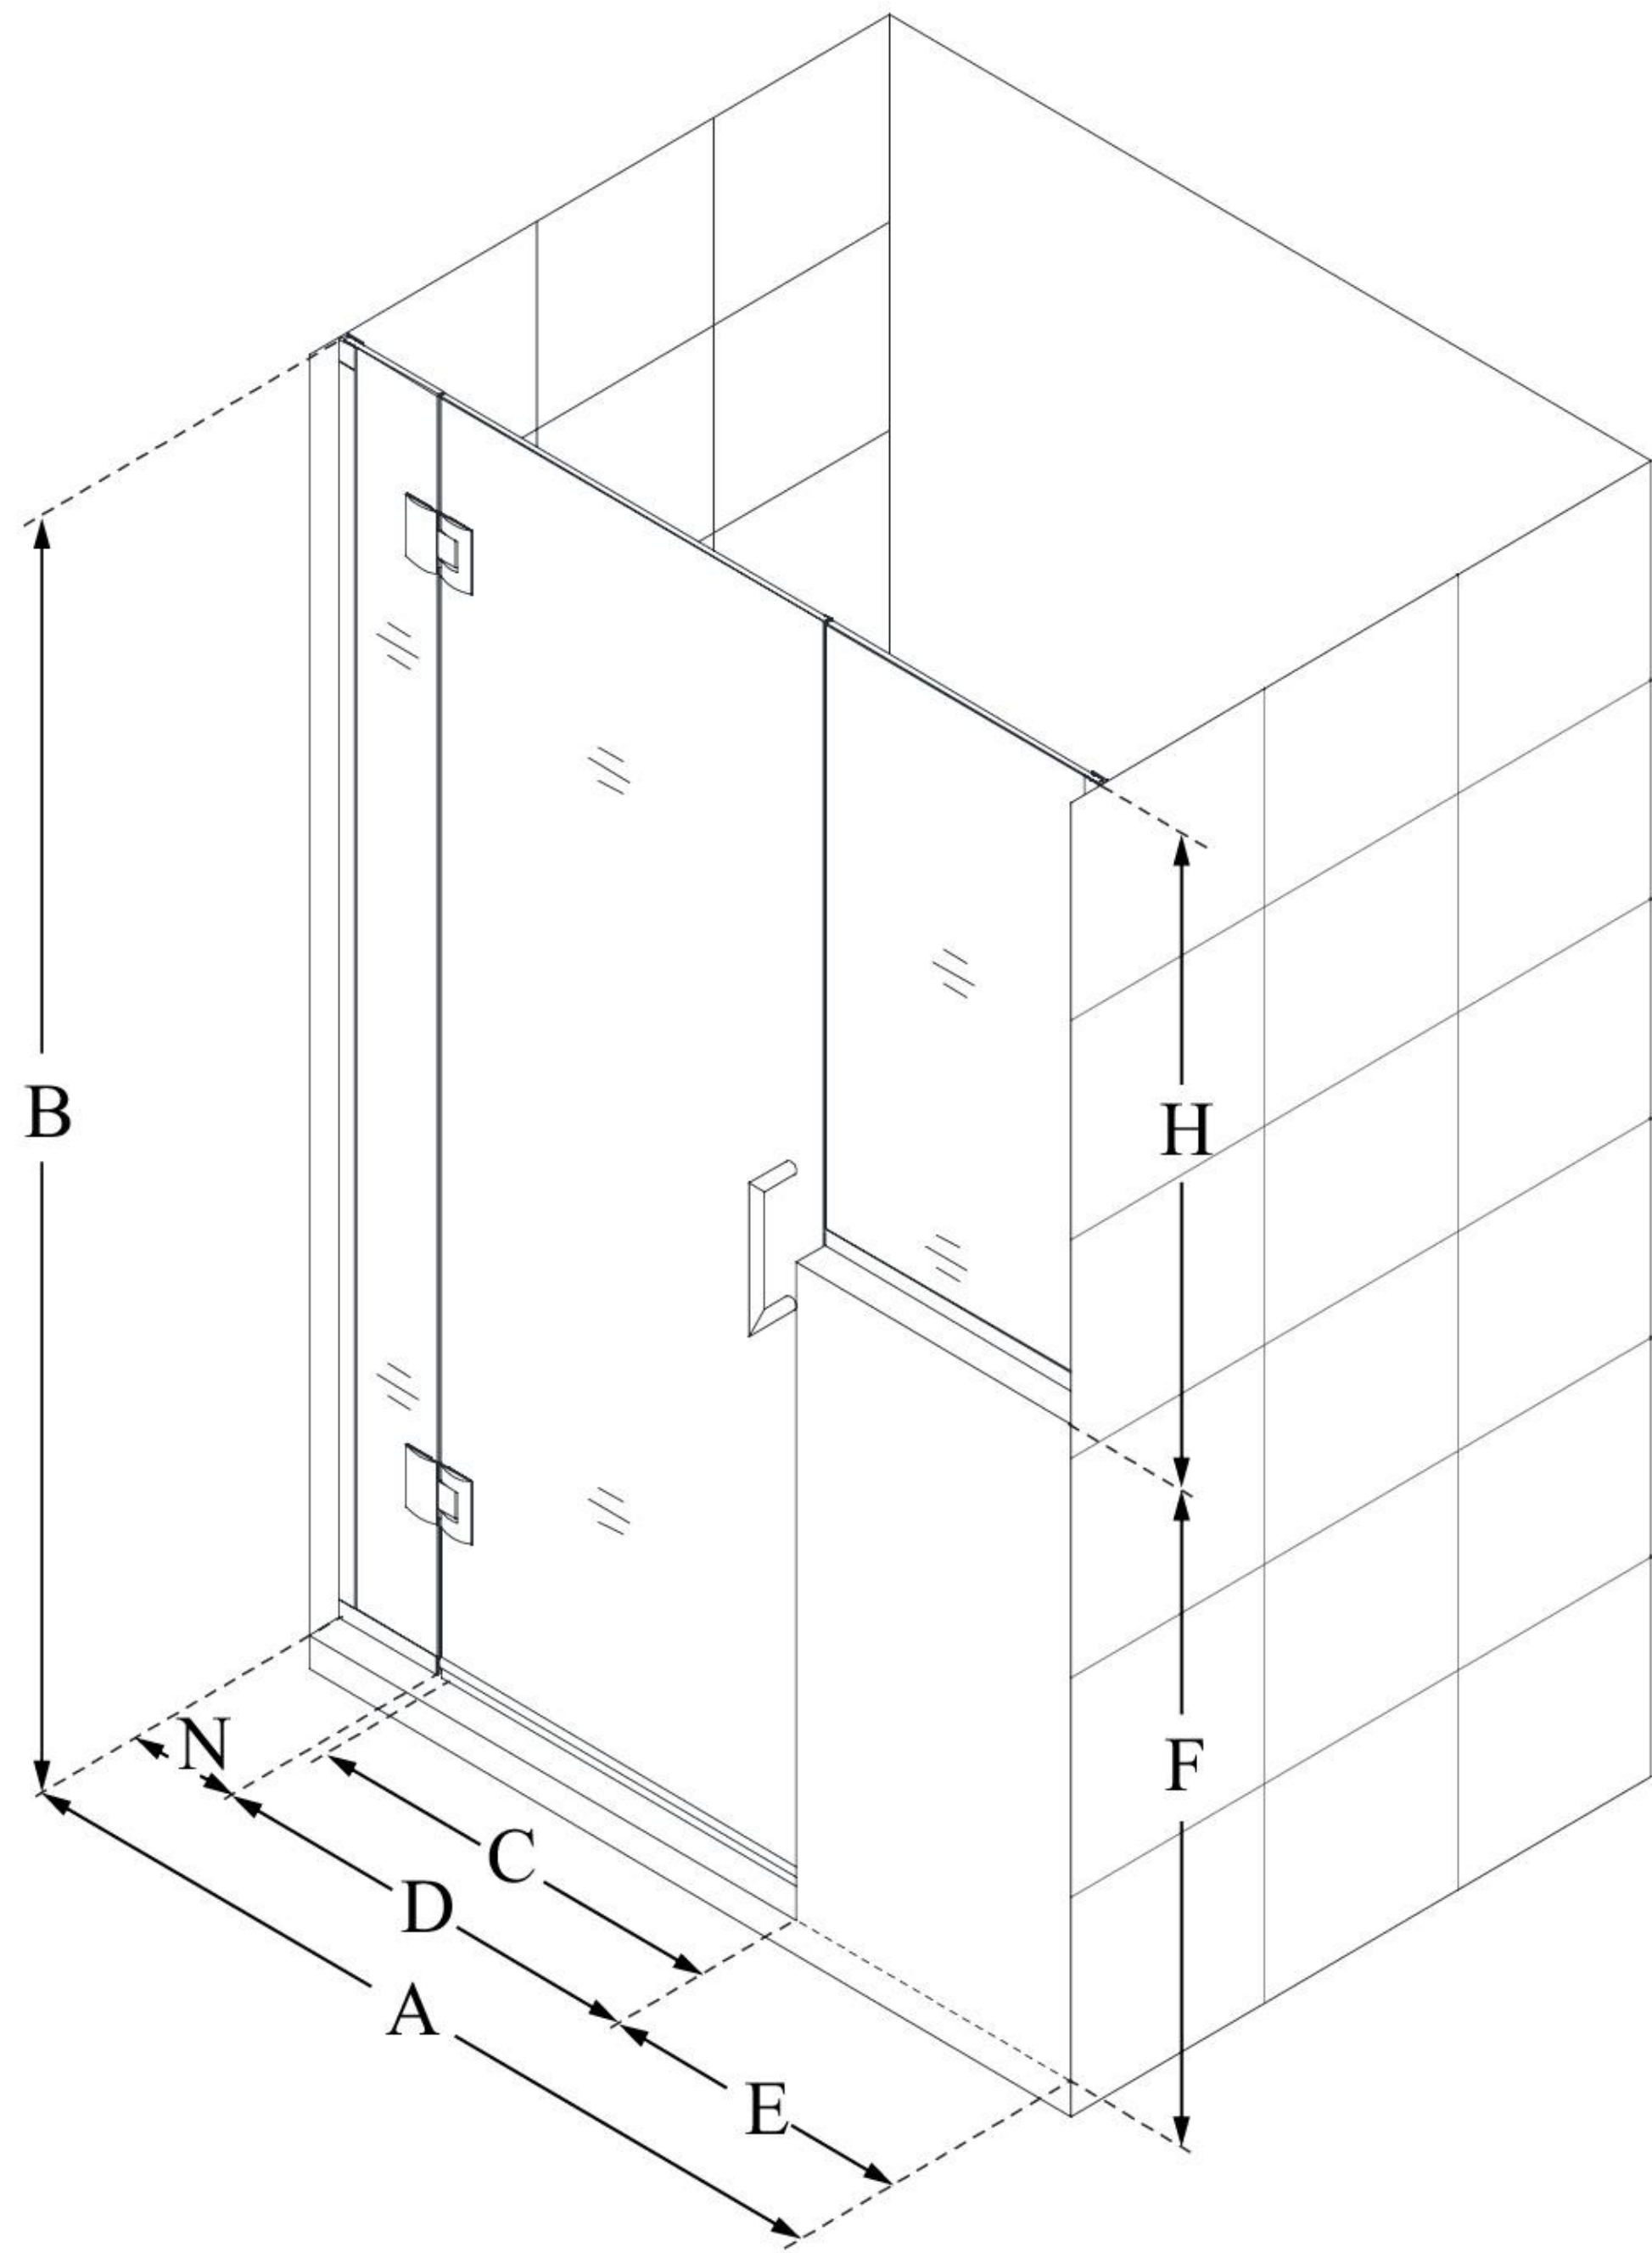

## UNIDOOR-X

DreamLine Unidoor-X 60-60 1/2  
in. W x 72 in. H Frameless Hinged  
Shower Door, Clear Glass

SWING DOOR

### CONFIGURATION DIMENSIONS:

**A: 60 - 60 1/2 in.**

MODEL WIDTH

**B: 72 in.**

MODEL HEIGHT

**C: 23 in.**

ACCESS WIDTH

**D: 24 in.**

DOOR WIDTH

**E: 30 in.**

INLINE PANEL WIDTH

**F: 36 in.**

BUTTRESS WALL HEIGHT

**H: 36 in.**

BUTTRESS GLASS HEIGHT

**N: 6 in.**

HINGE PANEL WIDTH

DreamLine reserves the right to update or modify the hardware or materials pictured without prior notice for the purpose of product improvement and customer satisfaction.