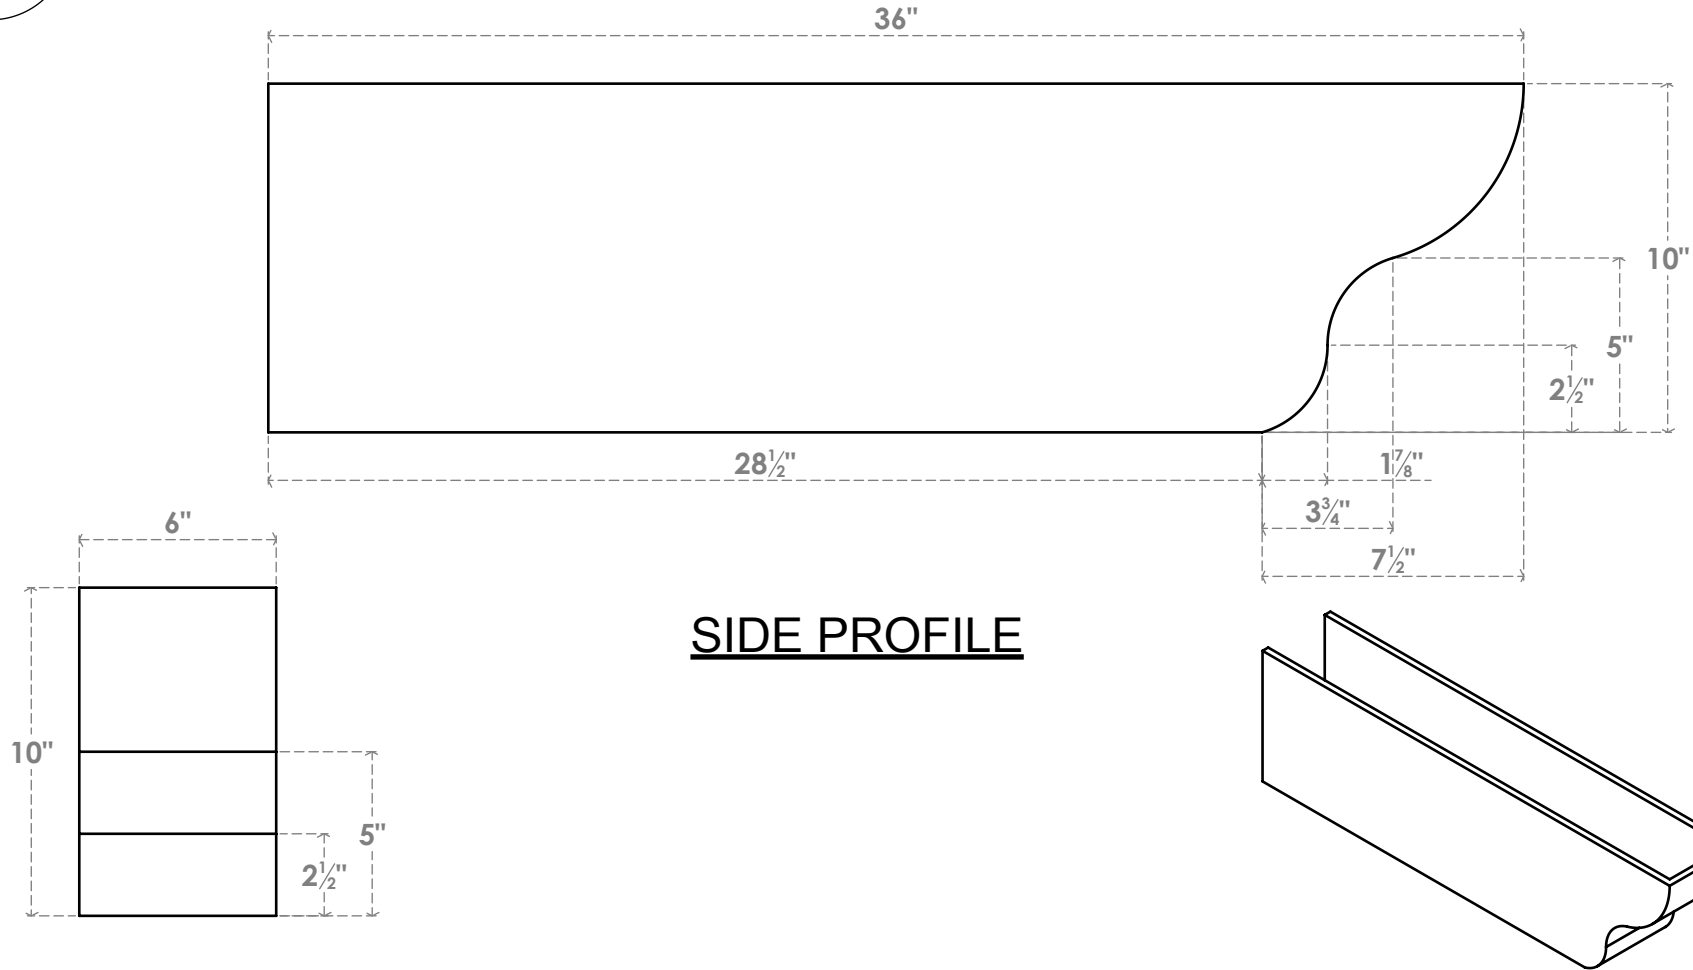

# RFTP06X10X36GRN

6"W X 10"H X 36"L GREENSBORO ARCHITECTURAL GRADE PVC RAFTER TAIL

FRONT PROFILE

SIDE PROFILE

ISOMETRIC

EKENA MILLWORK  
 2300 WEST MAIN ST.  
 CLARKSVILLE, TX 75426  
 TOLL FREE: 866-607-0453  
 WWW.EKENAMILLWORK.COM

NOTES

1. INSTALLATION TO BE COMPLETED IN ACCORDANCE WITH MANUFACTURER'S SPECIFICATIONS.
2. DRAWING MAY NOT BE TO SCALE
3. THIS DRAWING IS INTENDED FOR DESIGN AND PLANNING PURPOSES ONLY.
4. ALL INFORMATION CONTAINED HEREIN WAS CURRENT AT THE TIME OF DEVELOPMENT BUT MUST BE REVIEWED AND APPROVED BY THE PRODUCT MANUFACTURER TO BE CONSIDERED ACCURATE.
5. ARCHITECTURAL GRADE PVC PRODUCTS ARE MADE FROM EXPANDED CELLULAR PVC AND COME NATURALLY WHITE BUT MAY BE PAINTED