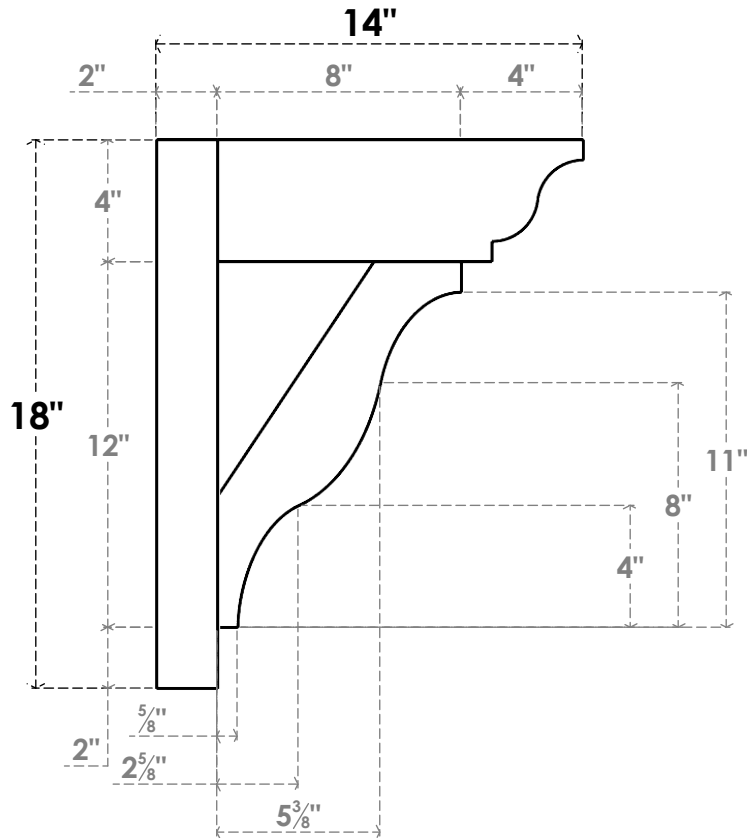

**ITEM NUMBER: OUTUROC040X060X14000X18000X040X020X040FST04RCPR**

4"W TOP X 6"W BACK X 14"D X 18"H X 4"T TOP X 2"T BACK TIMBERTHANE ROUGH CEDAR FUNSTON FAUX WOOD OPEN OUTLOOKER, TRADITIONAL TOP AND BLOCK BACK, 4"W CLOSED BRACE, PRIMED TAN

**SIDE PROFILE**

**FRONT PROFILE**

**ISOMETRIC**

GENERATED DATE : 07/06/2023

EKENA MILLWORK  
2300 WEST MAIN ST.  
CLARKSVILLE, TX 75426  
TOLL FREE: 866-607-0453  
WWW.EKENAMILLWORK.COM

**NOTES**

1. INSTALLATION TO BE COMPLETED IN ACCORDANCE WITH MANUFACTURER'S SPECIFICATIONS.
2. DRAWING MAY NOT BE TO SCALE
3. THIS DRAWING IS INTENDED FOR DESIGN AND PLANNING PURPOSES ONLY.
4. ALL INFORMATION CONTAINED HEREIN WAS CURRENT AT THE TIME OF DEVELOPMENT BUT MUST BE REVIEWED AND APPROVED BY THE PRODUCT MANUFACTURER TO BE CONSIDERED ACCURATE.
5. TIMBERTHANE ARCHITECTURAL PRODUCTS ARE MADE FROM HIGH DENSITY URETHANE AND COME FACTORY PRIMED