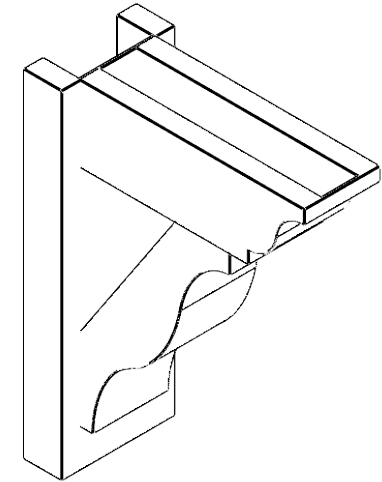

**ITEM NUMBER: OUTUROC040X060X14000X18000X040X020X040FST04RCPR**

4"W TOP X 6"W BACK X 14"D X 18"H X 4"T TOP X 2"T BACK TIMBERTHANE ROUGH CEDAR FUNSTON FAUX WOOD OPEN OUTLOOKER, TRADITIONAL TOP AND BLOCK BACK, 4"W CLOSED BRACE, PRIMED TAN

**SIDE PROFILE**

**FRONT PROFILE**

**ISOMETRIC**

GENERATED DATE : 07/06/2023

EKENA MILLWORK  
2300 WEST MAIN ST.  
CLARKSVILLE, TX 75426  
TOLL FREE: 866-607-0453  
WWW.EKENAMILLWORK.COM

**NOTES**

1. INSTALLATION TO BE COMPLETED IN ACCORDANCE WITH MANUFACTURER'S SPECIFICATIONS.
2. DRAWING MAY NOT BE TO SCALE
3. THIS DRAWING IS INTENDED FOR DESIGN AND PLANNING PURPOSES ONLY.
4. ALL INFORMATION CONTAINED HEREIN WAS CURRENT AT THE TIME OF DEVELOPMENT BUT MUST BE REVIEWED AND APPROVED BY THE PRODUCT MANUFACTURER TO BE CONSIDERED ACCURATE.
5. TIMBERTHANE ARCHITECTURAL PRODUCTS ARE MADE FROM HIGH DENSITY URETHANE AND COME FACTORY PRIMED