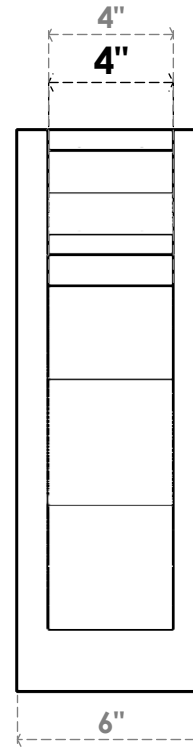

**ITEM NUMBER: OUTUROC040X060X14000X18000X040X020X040FST04RCPR**

4"W TOP X 6"W BACK X 14"D X 18"H X 4"T TOP X 2"T BACK TIMBERTHANE ROUGH CEDAR FUNSTON FAUX WOOD OPEN OUTLOOKER, TRADITIONAL TOP AND BLOCK BACK, 4"W CLOSED BRACE, PRIMED TAN

**SIDE PROFILE**

**FRONT PROFILE**

**ISOMETRIC**

GENERATED DATE : 07/06/2023

EKENA MILLWORK  
2300 WEST MAIN ST.  
CLARKSVILLE, TX 75426  
TOLL FREE: 866-607-0453  
WWW.EKENAMILLWORK.COM

**NOTES**

1. INSTALLATION TO BE COMPLETED IN ACCORDANCE WITH MANUFACTURER'S SPECIFICATIONS.
2. DRAWING MAY NOT BE TO SCALE
3. THIS DRAWING IS INTENDED FOR DESIGN AND PLANNING PURPOSES ONLY.
4. ALL INFORMATION CONTAINED HEREIN WAS CURRENT AT THE TIME OF DEVELOPMENT BUT MUST BE REVIEWED AND APPROVED BY THE PRODUCT MANUFACTURER TO BE CONSIDERED ACCURATE.
5. TIMBERTHANE ARCHITECTURAL PRODUCTS ARE MADE FROM HIGH DENSITY URETHANE AND COME FACTORY PRIMED