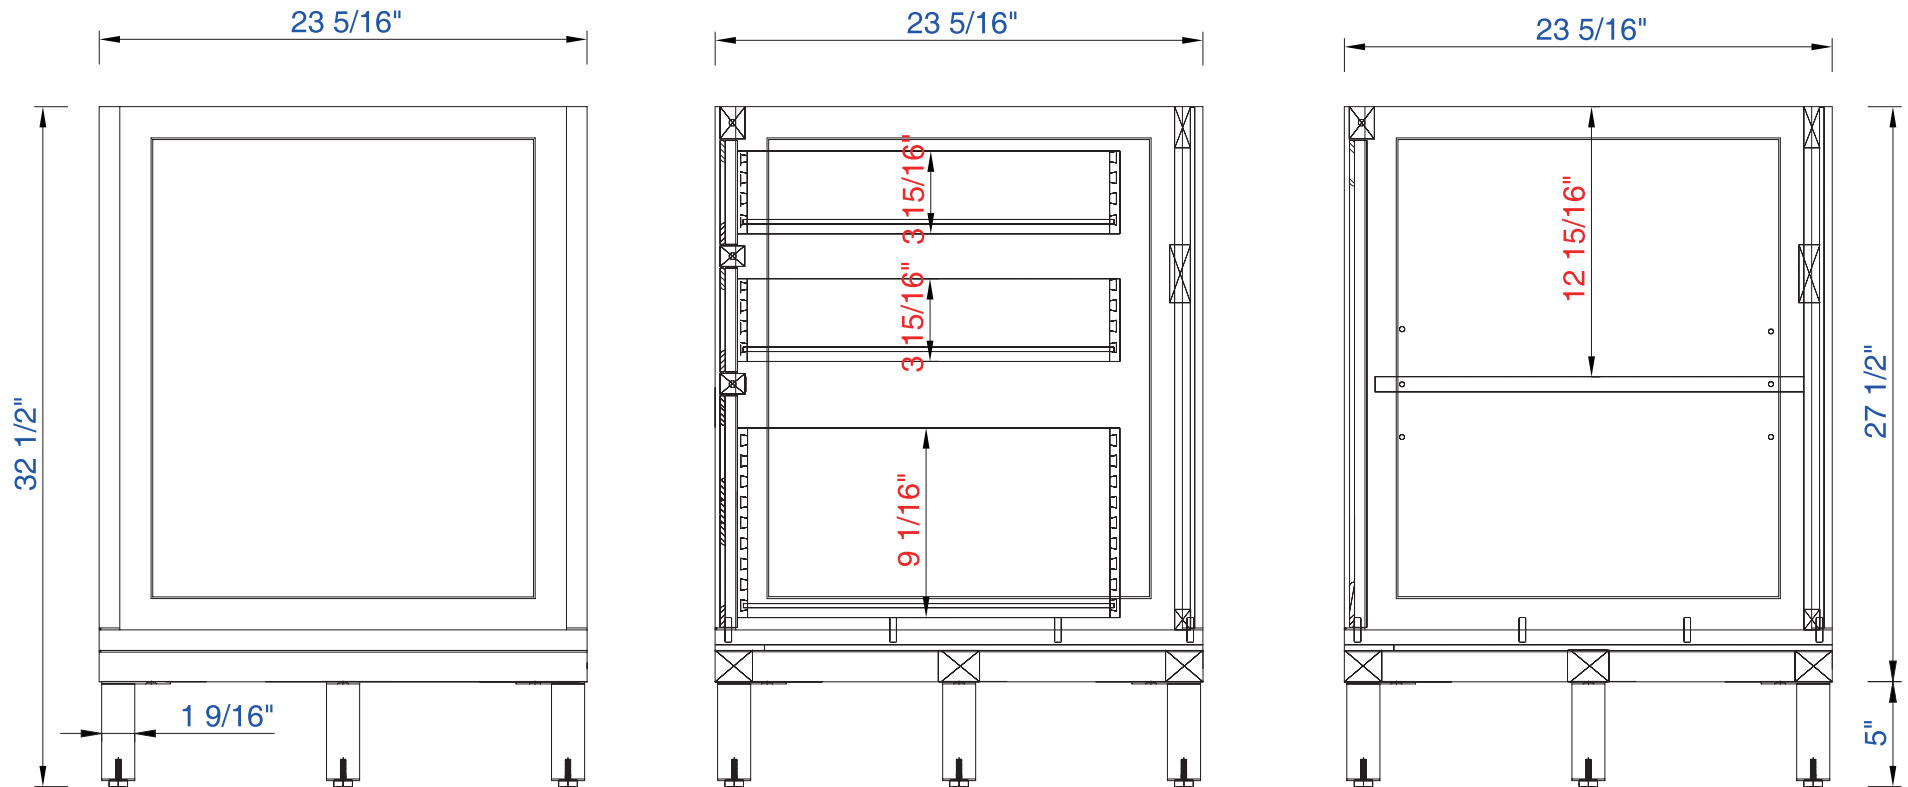

Diagrams with Dimensions
page 02 of 03

NOTE ONE: Countertops are not shown in these diagrams. (Cabinet Only)

NOTE TWO: Internal Shelves (Shown) are designed to align with sinks in James Martin's Optional Countertops. Customers' own countertops and sinks may align differently, and modification may be required. Please consult our website for Countertop Diagrams: www.jamesmartinvanities.com

72"

Item Number:

305-V72-WWW

JAMES MARTIN

VANITIES™

Chicago 72" Cabinet

Diagrams with Dimensions
page 03 of 03

NOTE ONE: Countertops are not shown in these diagrams. (Cabinet Only)

1828mm

Item Number:
305-V72-WWW

JAMES MARTIN

VANITIES™

Chicago 1828mm Cabinet

Diagrams with Dimensions
page 02 of 03

NOTE ONE: Countertops are not shown in these diagrams. (Cabinet Only)

NOTE TWO: Internal Shelves (Shown) are designed to align with sinks in James Martin's Optional Countertops.
Customers' own countertops and sinks may align differently, and modification may be required.
Please consult our website for Countertop Diagrams: www.jamesmartinvanities.com

1828mm

Item Number:
305-V72-WWW

JAMES MARTIN

VANITIES™

Chicago 1828mm Cabinet

Diagrams with Dimensions
page 03 of 03

NOTE ONE: Countertops are not shown in these diagrams. (Cabinet Only)
NOTE TWO: This vanity does not have a Backsplash.
Please consult our website for Countertop Diagrams: www.jamesmartinvanities.com