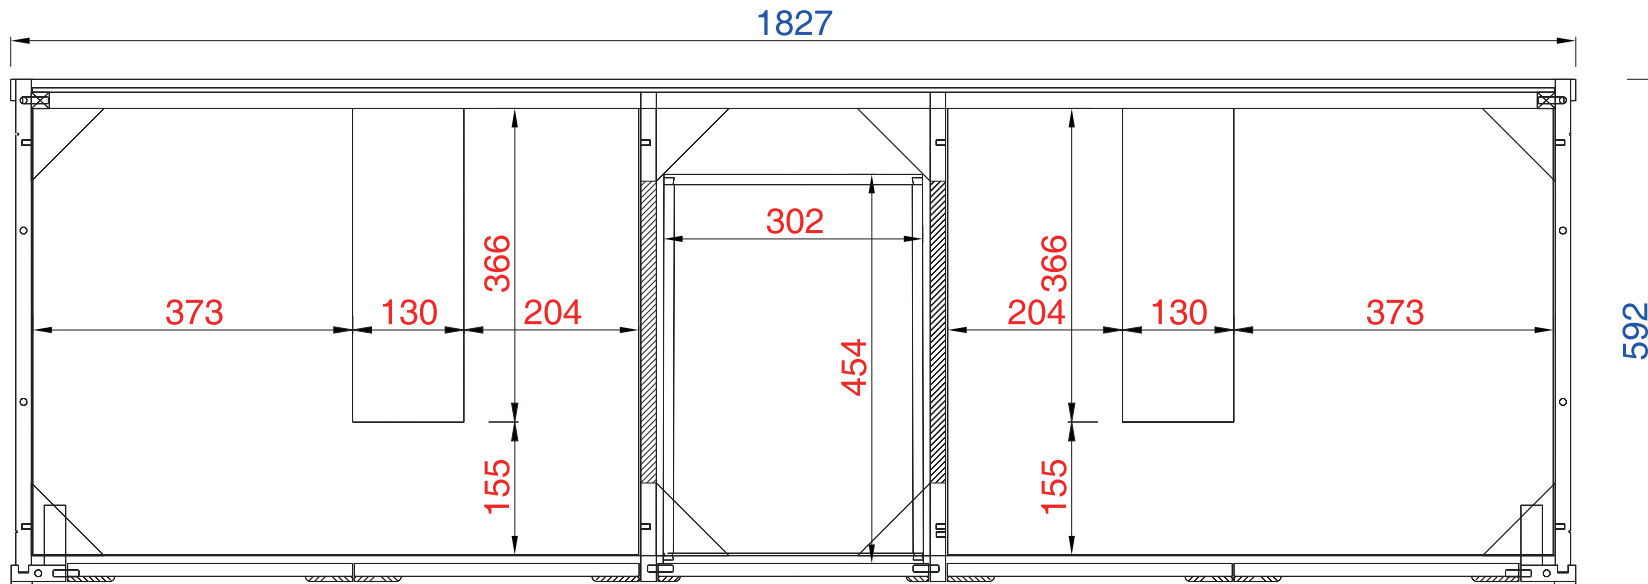

NOTE TWO: This vanity does not have a Backsplash.

Please consult our website for Countertop Diagrams: www.jamesmartinvanities.com

1828mm

Item Number:
305-V72-WWW

JAMES MARTIN

VANITIES™

Chicago 1828mm Cabinet

1828mm

Item Number:
305-V72-WWW

JAMES MARTIN

VANITIES™

Chicago 1828mm Cabinet

Diagrams with Dimensions
page 02 of 03

NOTE ONE: Countertops are not shown in these diagrams. (Cabinet Only)

NOTE TWO: Internal Shelves (Shown) are designed to align with sinks in James Martin's Optional Countertops.
Customers' own countertops and sinks may align differently, and modification may be required.
Please consult our website for Countertop Diagrams: www.jamesmartinvanities.com

1828mm

Item Number:
305-V72-WWW

JAMES MARTIN

VANITIES™

Chicago 1828mm Cabinet

Diagrams with Dimensions
page 03 of 03

NOTE ONE: Countertops are not shown in these diagrams. (Cabinet Only)
NOTE TWO: This vanity does not have a Backsplash.
Please consult our website for Countertop Diagrams: www.jamesmartinvanities.com