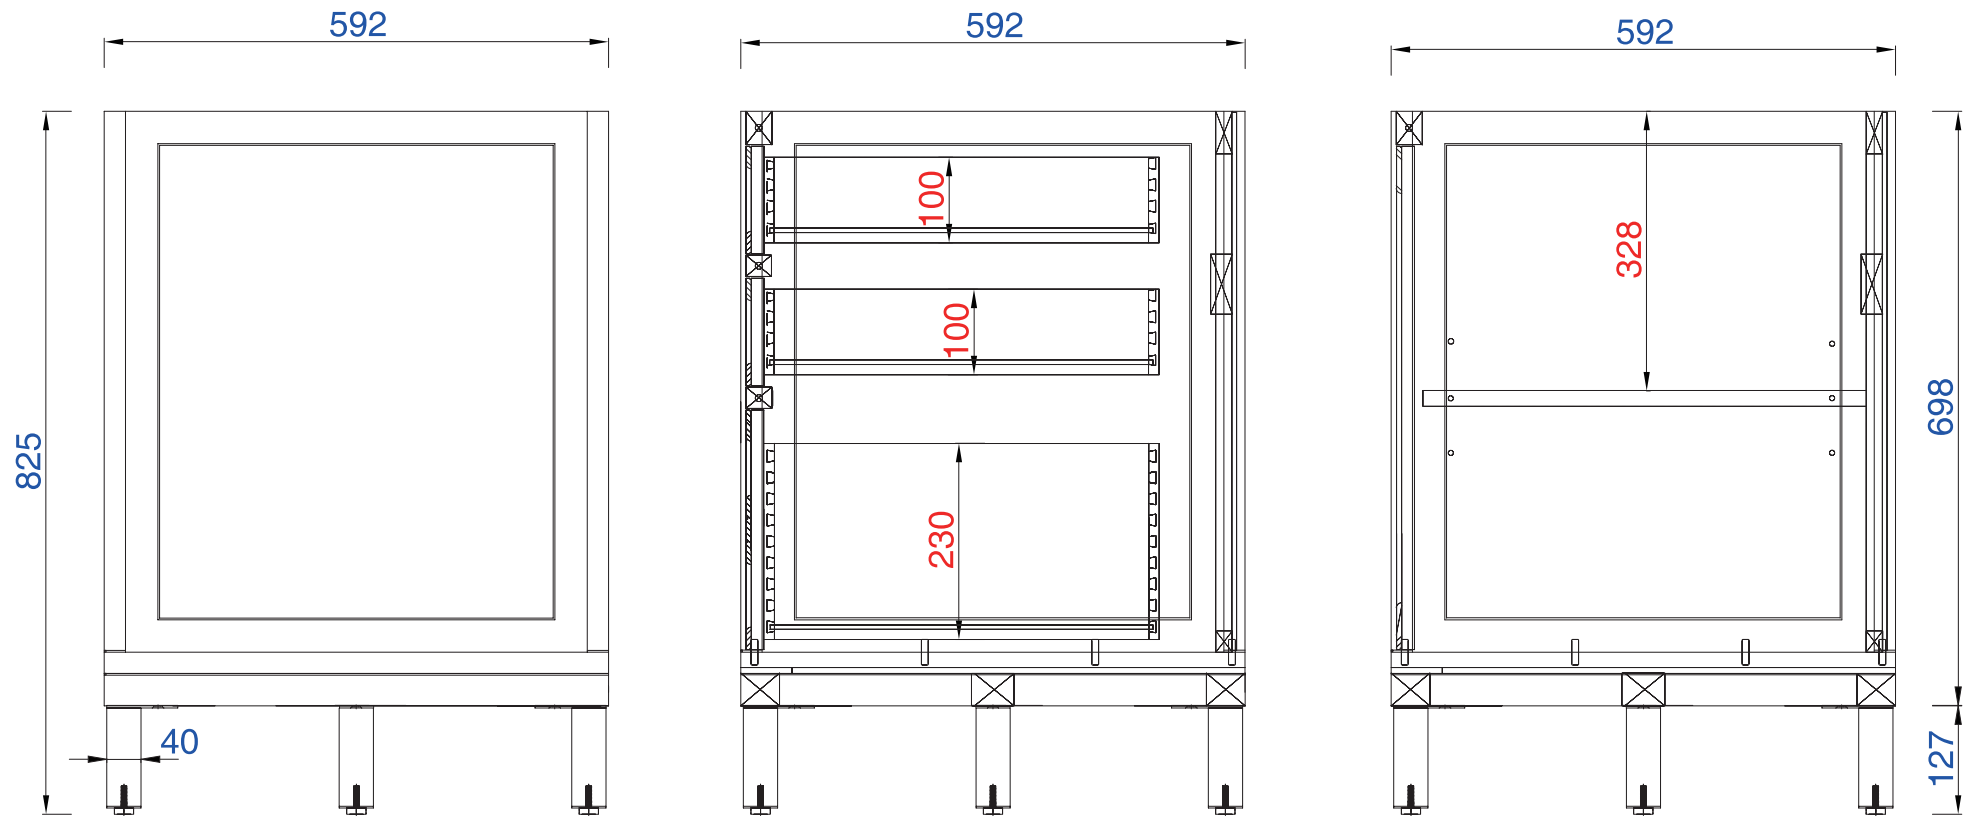

72"

Item Number:

305-V72-WWW

JAMES MARTIN

VANITIES™

Chicago 72" Cabinet

Diagrams with Dimensions
page 03 of 03

NOTE ONE: Countertops are not shown in these diagrams. (Cabinet Only)

NOTE TWO: This vanity does not have a Backsplash.

Please consult our website for Countertop Diagrams: www.jamesmartinvanities.com

1828mm

Item Number:
305-V72-WWW

JAMES MARTIN

VANITIES™

Chicago 1828mm Cabinet

1828mm

Item Number:
305-V72-WWW

JAMES MARTIN

VANITIES™

Chicago 1828mm Cabinet

Diagrams with Dimensions
page 02 of 03

NOTE ONE: Countertops are not shown in these diagrams. (Cabinet Only)

NOTE TWO: Internal Shelves (Shown) are designed to align with sinks in James Martin's Optional Countertops.
Customers' own countertops and sinks may align differently, and modification may be required.
Please consult our website for Countertop Diagrams: www.jamesmartinvanities.com

1828mm

Item Number:
305-V72-WWW

JAMES MARTIN

VANITIES™

Chicago 1828mm Cabinet

Diagrams with Dimensions
page 03 of 03

NOTE ONE: Countertops are not shown in these diagrams. (Cabinet Only)
NOTE TWO: This vanity does not have a Backsplash.
Please consult our website for Countertop Diagrams: www.jamesmartinvanities.com