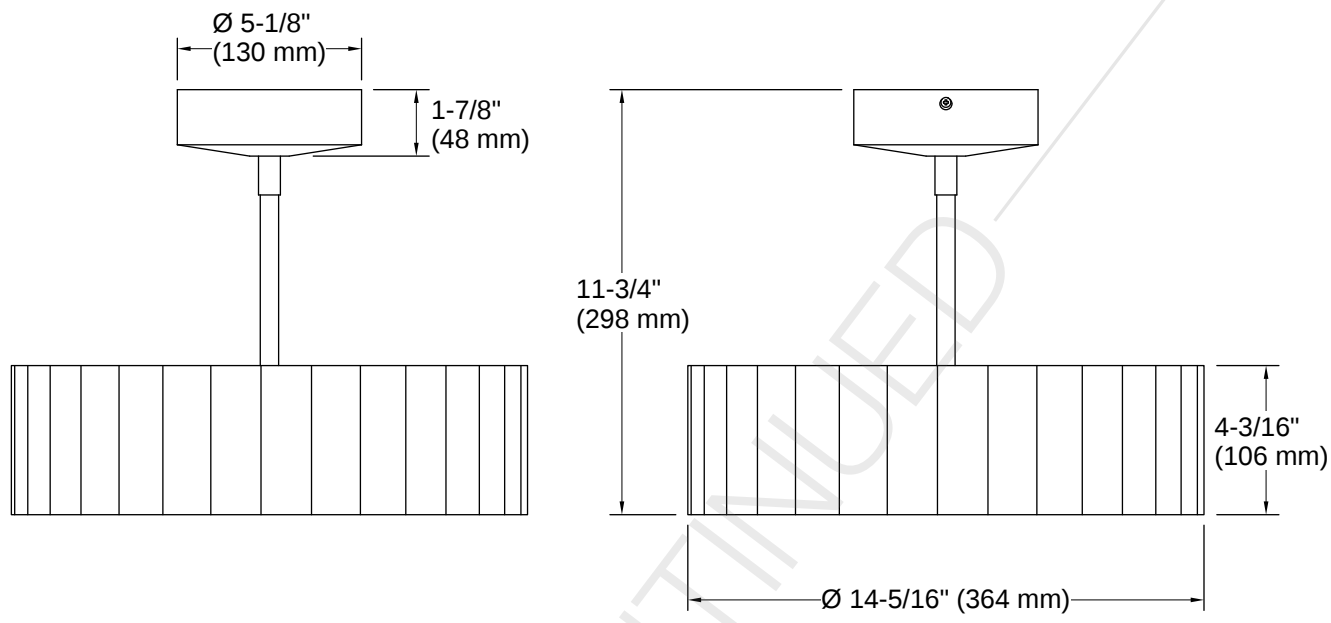

Installation Notes

Install this product according to the installation instructions.