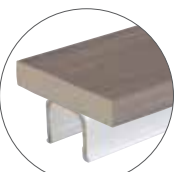

2.9" w x 2.9" h

RadianceRail® Top Rail

- 6' RadianceRail Top Rail # _____
- White-TRRTR06W Black-TRRTR06B Kona-TRRTR06K Brownstone-TRRTR06BS Slate Gray-TRRTR06SG
- 8' RadianceRail Rail Kit # _____
- White-TRRTR08W Black-TRRTR08B Kona-TRRTR08K Brownstone-TRRTR08BS Slate Gray-TRRTR08SG
- 10' RadianceRail Rail Kit # _____
- White-TRRTR10W Black-TRRTR10B

3.5" w x 2.7" h

Trademark Rail™ Top Rail

- 6' Trademark Top Rail # _____
- White-ATTR6W
- 8' Trademark Rail Kit # _____
- White-ATTR8W
- 10' Trademark Rail Kit # _____
- White-ATTR10W

NEW
Drink Rail

Drink Rail* Top Rail (UNIVERSAL RAIL) - Includes undrilled rail and hardware to attach deck board