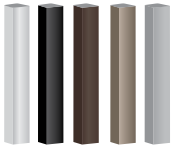

3 CHOOSE INFILL*

Composite Balusters

Balusters needed per section: 6ft-13, 8ft-18, 10ft-23

1.25"x1.25"
Composite
Square Balusters

1. **For 36" Railing Height and Stairs**
2. ☐ 29" Baluster (18 Pack): ..... # _____
3. ☐ White-AZT29BALW ☐ Black-AZT29BALB
   ☐ Kona-AZT29BALK ☐ Brownstone-AZT29BALBS
   ☐ Slate Gray-AZT29BALSG

1. **For 42" Railing Height and Stairs**
2. ☐ 35" Baluster (18 Pack): ..... # _____
3. ☐ White-AZT35BALW ☐ Black-AZT35BALB
   ☐ Kona-AZT35BALK ☐ Brownstone-AZT35BALBS
   ☐ Slate Gray-AZT35BALSG

*Additional infill options such as glass, CableRail and additional baluster lengths are available. See the Rail Order Guide or Price List for skus needed.