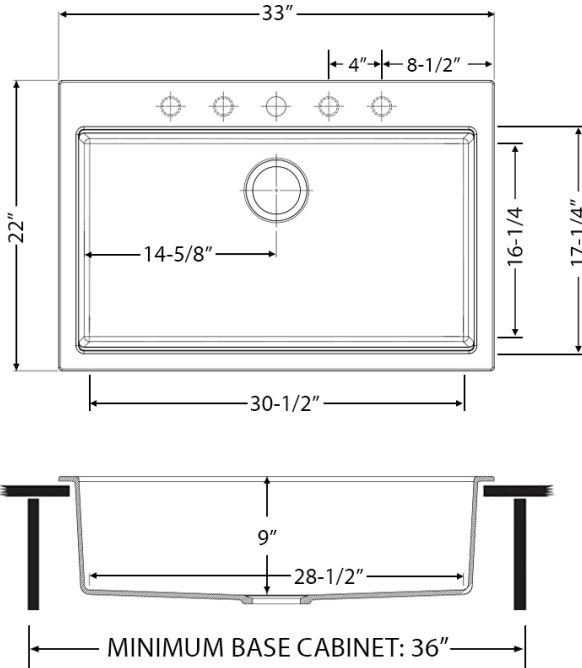

NOMINAL DIMENSIONS

Exterior: 33" (wide) x 22" (front-to-back)
Interior Bowl: 30-1/2" (wide) x 16-1/4" (front-to-back)
Bowl Depth: 9"
Minimum Cabinet Size: 36" wide
Drain Hole Size: 3 1/2"

Installation Type:
Topmount

Basket Strainer
[RVA1038BL/WH/GR]

Deep Basket
Disposal Flange/Stopper
[RVA1052ST/BL/GG]

Drain Cover
[RVA1034BK/WH]

DIMENSIONS

cUPC certified by IAPMO
to meet US and Canada
plumbing standards.

**SCAN TO REGISTER
YOUR WARRANTY**